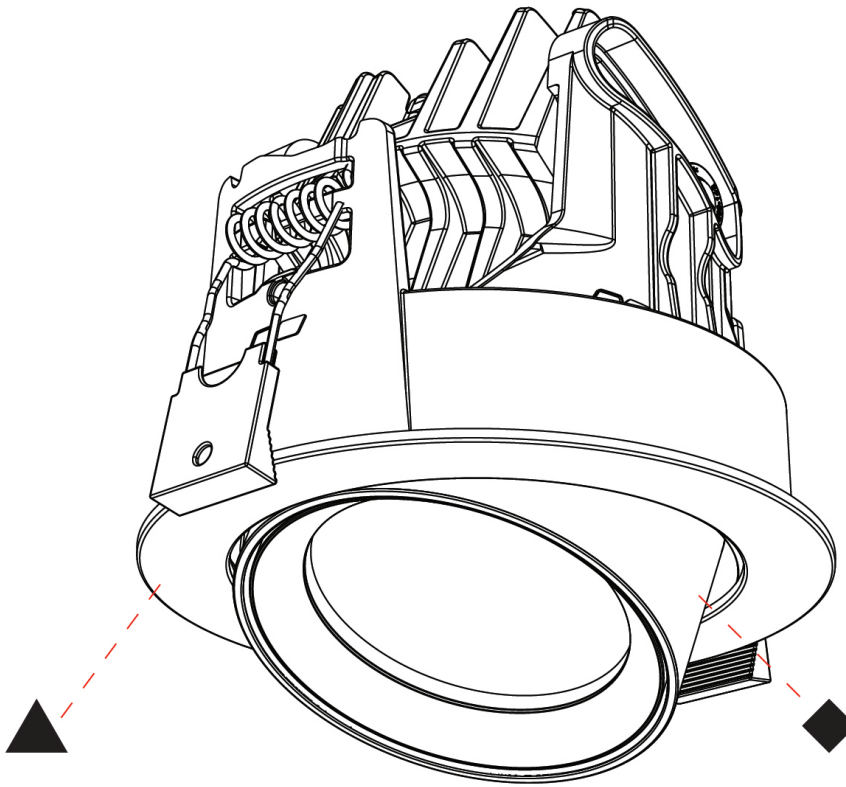

CENTRIQ ROUND ADJUSTABLE RECESSED

A35977-

PROJECT	_____
TYPE	_____
SPECIFIER	_____
QUANTITY	_____
DATE	_____