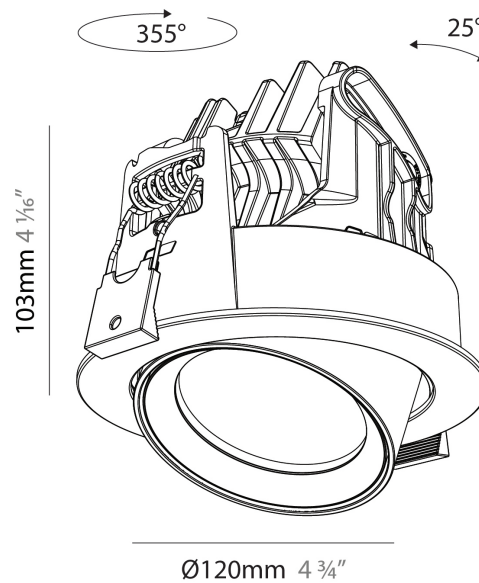

PHYSICAL

Aperture Sizes - Downlights: 2"
Shape: Cylinder
Diameter (mm): 120
Diameter (in): 4 3/4
Height (mm): 105
Height (in): 4 1/8
Min. Recessing Depth (mm): 120
Min. Recessing Depth (in): 4 3/4
Weight (kg): 0.651
Diffuser: Lens Pack - No Lens / Opal / Linear Spread Lens / Honeycomb / Spread Lens
Fixture Finish: SSR / BKV / CWI / CRY / HAB / UFT / ITA / RUA / FTG / MYG / LOD / PUS / FRO / FUP / KIA / POP / BLS / SPG / MEY / GOH / CHC / COM / ABZ / JAG / OBR / MOS / ROR
Fixture Material: Aluminum
Cut-out Measurements: Dia. 112mm / 4 7/16"

ELECTRICAL

Lamp Type: LED (Zhaga Standard)
Input Wattage (W): 34
Total Output Wattage (W): 30.9
Dimming: Tri-Mode (Non-Dimming and Phase Dimming (120Vac only) and 0-10V Dimming)
Driver Included: No
Driver Location: Recessed Housing
Driver Type: Constant Current - Universal
Driver Class: Class 2
Input Voltage (V): 120 - 277
Constant Current (MA): 900

LED

Color Temperature (°K): 2700 / 3000 / 3500 / 4000
Max. Delivered Lumen (lm): 3148 / 3355 / 3406 / 3524
Nominal Lumen (lm): 3921 / 4177 / 4242 / 4389
CRI: >90 CRI
Lamp Life (hrs): 50000

OPTICAL

Reflector°: 24 / 36 / 54
Adjustability: Rotational 350° / Tilt 25°

RATINGS AND CERTIFICATIONS

Certified By: Certified for North American Standards
IP rating: IP20