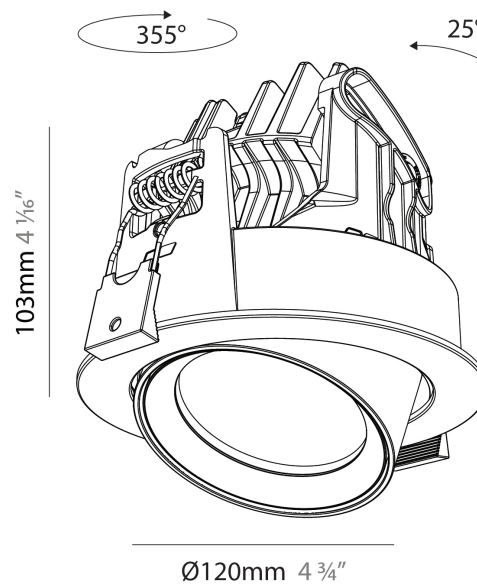

GENERAL

Series: Centriq
Subseries: Centriq Round Adjustable
Partner: Prolicht
Division: Architectural
Installation: Recessed
Product Type: Downlight
Mounting Location: Ceiling
Light Distribution: Adjustable / Downlight

PHYSICAL

Aperture Sizes - Downlights: 2"
Shape: Cylinder
Diameter (mm): 120
Diameter (in): 4 ¾
Height (mm): 105
Height (in): 4 ⅙
Min. Recessing Depth (mm): 120
Min. Recessing Depth (in): 4 ¾
Weight (kg): 0.651
Diffuser: Lens Pack - No Lens / Opal / Linear Spread Lens / Honeycomb / Spread Lens
Fixture Finish: SSR / BKV / CWI / CRY / HAB / UFT / ITA / RUA / FTG / MYG / LOD / PUS / FRO / FUP / KIA / POP / BLS / SPG / MEY / GOH / CHC / COM / ABZ / JAG / OBR / MOS / ROR
Fixture Material: Aluminum
Cut-out Measurements: Dia. 112mm / 4 7/16"

ELECTRICAL

Lamp Type: LED (Zhaga Standard)
Input Wattage (W): 27.4
Total Output Wattage (W): 24.6
Dimming: Dali Dimming
Driver Included: No
Driver Location: Recessed Housing
Driver Type: Constant Current - Universal
Driver Class: Class 2
Input Voltage (V): 120 - 277
Constant Current (MA): 700

LED

Color Temperature (°K): 2700-6500 Tunable White
Max. Delivered Lumen (lm): Max 2403
Nominal Lumen (lm): 2827
CRI: >90 CRI
Lamp Life (hrs): 50000

OPTICAL

Reflector°: 24 / 34 / 54
Adjustability: Rotational 350°; Tilt 90°

RATINGS AND CERTIFICATIONS

Certified By: Certified for North American Standards
IP rating: IP20