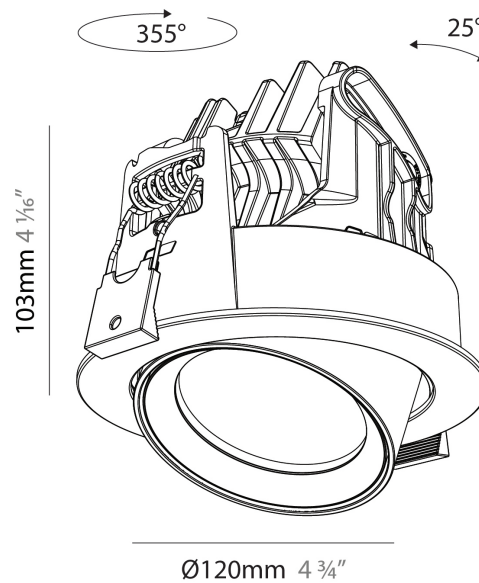

PHYSICAL

Aperture Sizes - Downlights: 2"
Shape: Cylinder
Diameter (mm): 120
Diameter (in): 4 3/4
Height (mm): 103
Height (in): 4 1/8
Min. Recessing Depth (mm): 120
Min. Recessing Depth (in): 4 3/4
Weight (kg): 0.649
Diffuser: Lens Pack - No Lens / Opal / Linear Spread Lens / Honeycomb / Spread Lens
Fixture Finish: SSR / BKV / CWI / CRY / HAB / UFT / ITA / RUA / FTG / MYG / LOD / PUS / FRO / FUP / KIA / POP / BLS / SPG / MEY / GOH / CHC / COM / ABZ / JAG / OBR / MOS / ROR
Fixture Material: Aluminum
Cut-out Measurements: Dia. 112mm / 4 7/16"

ELECTRICAL

Lamp Type: LED (Zhaga Standard)
Input Wattage (W): 27.3
Total Output Wattage (W): 24.5
Dimming: Tri-Mode (Non-Dimming and Phase Dimming (120Vac only) and 0-10V Dimming)
Driver Included: No
Driver Location: Recessed Housing
Driver Type: Constant Current - Universal
Driver Class: Class 2
Input Voltage (V): 120 - 277
Constant Current (MA): 700

LED

Color Temperature (°K): 2700 / 3000 / 3500 / 4000
Max. Delivered Lumen (lm): 2348 / 2444 / 2549 / 2669
Nominal Lumen (lm): 2788 / 2903 / 3027 / 3170
CRI: >90 CRI
Lamp Life (hrs): 50000

OPTICAL

Reflector°: 20 / 32 / 54
Adjustability: Rotational 350°; Tilt 90°

RATINGS AND CERTIFICATIONS

Certified By: Certified for North American Standards
IP rating: IP20