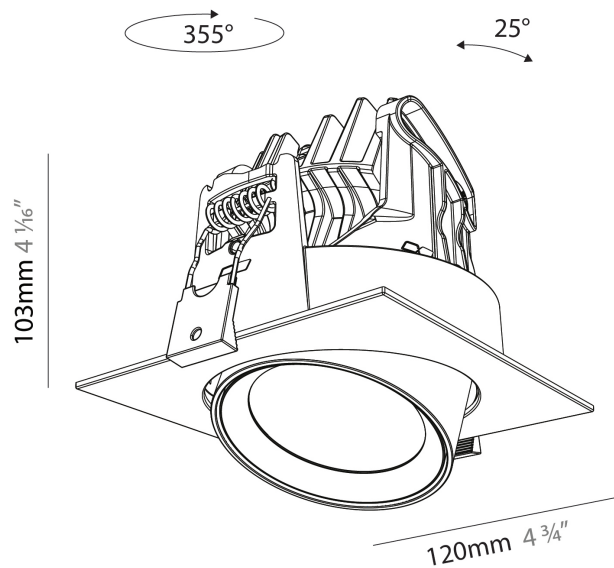

PHYSICAL

Aperture Sizes - Downlights: 2"
Shape: Cylinder
Diameter (mm): 120
Diameter (in): 4 3/4
Length (mm): 120
Length (in): 4 3/4
Height (mm): 105
Height (in): 4 1/8
Min. Recessing Depth (mm): 120
Min. Recessing Depth (in): 4 3/4
Weight (kg): 0.665
Diffuser: Lens Pack - No Lens / Opal / Linear Spread Lens / Honeycomb / Spread Lens
Fixture Finish: SSR / BKV / CWI / CRY / HAB / UFT / ITA / RUA / FTG / MYG / LOD / PUS / FRO / FUP / KIA / POP / BLS / SPG / MEY / GOH / CHC / COM / ABZ / JAG / OBR / MOS / ROR
Fixture Material: Aluminum
Cut-out Measurements: Dia. 112mm / 4 7/16"

ELECTRICAL

Lamp Type: LED (Zhaga Standard)
Input Wattage (W): 27.3
Total Output Wattage (W): 24.5
Dimming: Tri-Mode (Non-Dimming and Phase Dimming (120Vac only) and 0-10V Dimming)
Driver Included: No
Driver Location: Recessed Housing
Driver Type: Constant Current - Universal
Driver Class: Class 2
Input Voltage (V): 120 - 277
Constant Current (MA): 700

LED

Color Temperature (°K): 2700 / 3000 / 3500 / 4000
Max. Delivered Lumen (lm): 2434 / 2534 / 2643 / 2768
Nominal Lumen (lm): 2788 / 2903 / 3027 / 3170
CRI: >90 CRI
Lamp Life (hrs): 50000

OPTICAL

Reflector: 20 / 32 / 54
Adjustability: Rotational 350° / Tilt 25°

RATINGS AND CERTIFICATIONS

Certified By: CSA Certified to UL and CSA Standards
IP rating: IP20