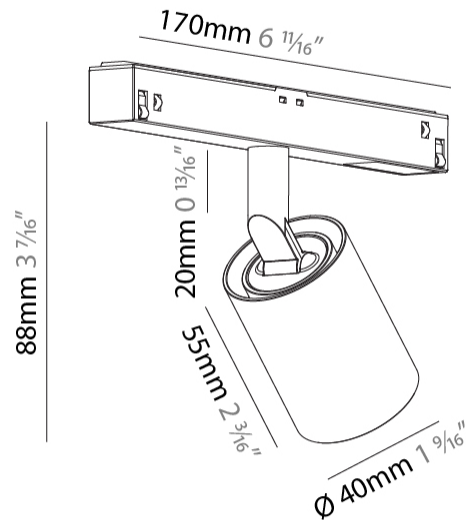

GENERAL

Series: Centriq
Subseries: Centriq for Clicktrack
Partner: Prolicht
Division: Architectural
Installation: Track
Product Type: Track System Low Voltage
Mounting Location: Ceiling
Light Distribution: Adjustable

PHYSICAL

Aperture Sizes - Downlights: 1"
Shape: Cylinder
Diameter (mm): 40
Diameter (in): 1 9/16
Length (mm): 170
Length (in): 6 11/16
Height (mm): 88
Height (in): 3 7/16

Fixture Finish: SSR / BKV / CWI / CRY / HAB / UFT / ITA / RUA / FTG / MYG / LOD / PUS / FRO / FUP / KIA / POP / BLS / SPG / MEY / GOH / CHC / COM / ABZ / JAG / OBR / MOS / ROR

Fixture Material: Aluminum

ELECTRICAL

Lamp Type: LED (Zhaga Standard)
Input Wattage (W): 6
Total Output Wattage (W): 5.4
Dimming: Non-Dimmable
Driver Included: No
Driver Location: Remote
Driver Type: Constant Voltage - Universal
Driver Class: Class 2
Input Voltage (V): 48
Constant Current (MA): 340
Upon Request: 0-10Vdc dimming / DALI dimming

LED

Number of LEDs: 1
Color Temperature (°K): 2700 / 3000 / 4000
Max. Delivered Lumen (lm): 494 / 519 / 526
CRI: >90 CRI

OPTICAL

Reflector: 20 / 40 / 50
Optic: 31 / 36
Adjustability: Rotational 360°; Tilt 90° (±45°)

RATINGS AND CERTIFICATIONS

Certified By: Certified for North American Standards
IP rating: IP20