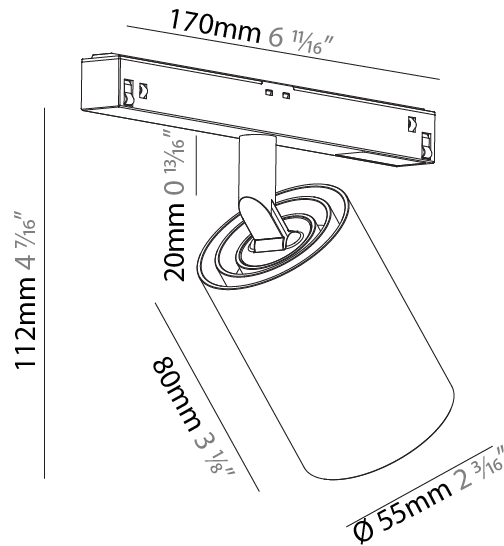

GENERAL

Series: Centriq
Subseries: Centriq for Clicktrack
Partner: Prolicht
Division: Architectural
Installation: Track
Product Type: Track System Low Voltage
Mounting Location: Ceiling
Light Distribution: Adjustable

PHYSICAL

Aperture Sizes - Downlights: 2"
Shape: Cylinder
Diameter (mm): 55
Diameter (in): 2 ³/₁₆"
Length (mm): 170
Length (in): 6 ¹¹/₁₆"
Height (mm): 112
Height (in): 4 ⁷/₁₆"

Fixture Finish: SSR / BKV / CWI / CRY / HAB / UFT / ITA / RUA / FTG / MYG / LOD / PUS / FRO / FUP / KIA / POP / BLS / SPG / MEY / GOH / CHC / COM / ABZ / JAG / OBR / MOS / ROR

Fixture Material: Aluminum

ELECTRICAL

Lamp Type: LED (Zhaga Standard)
Input Wattage (W): 12
Total Output Wattage (W): 10.9
Dimming: Non-Dimmable
Driver Included: No
Driver Location: Remote
Driver Type: Constant Voltage - Universal
Driver Class: Class 2
Input Voltage (V): 48
Constant Current (MA): 580
Upon Request: 0-10Vdc dimming / DALI dimming

LED

Number of LEDs: 1
Color Temperature (°K): 2700 / 3000 / 4000
Max. Delivered Lumen (lm): 750 / 780 / 840
CRI: >90 CRI

OPTICAL

Reflector°: 18 / 26 / 34 / 36 / 52
Adjustability: Rotational 360°; Tilt 90° (±45°)

RATINGS AND CERTIFICATIONS

Certified By: Certified for North American Standards
IP rating: IP20