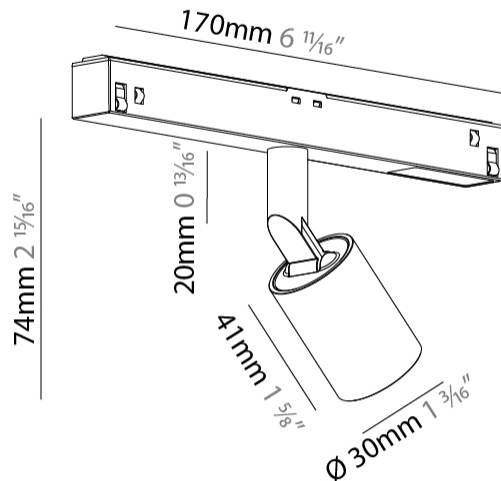

1. To build a product code in our configurator select the specify button on the base model # product page
2. To build a manual product code on this datasheet choose from the options listed below in blue font and add the suffix to the base model #

GENERAL

Series: Centriq
Subseries: Centriq for Clicktrack
Brand: Prolicht
Division: Architectural
Mounting Type: Track
Mounting Location: Ceiling
Subcategory: Spots

PHYSICAL

Shape: Cylinder
Diameter (mm): 30
Diameter (in): 1 ³/₁₆
Length (mm): 170
Length (in): 6 ¹³/₁₆
Height (mm): 74
Height (in): 2 ¹⁵/₁₆
Light Distribution: Adjustable / Direct
Fixture Finish: SSR / BKV / CWI / CRY / HAB / UFT / ITA / RUA / FTG / MYG / LOD / PUS / FRO / FUP / KIA / POP / BLS / SPG / MEY / GOH / GUM / CHC / COM / ABZ / JAG / OBR / MOS / ROR
Fixture Material: Aluminum

ELECTRICAL

Lamp Type: LED (Zhaga Standard)
Input Wattage (W): 4
Total Output Wattage (W): 3.6
Dimming: Non-Dimmable
Driver Included: No
Driver Location: Remote
Driver Type: Constant Voltage - Universal
Driver Class: Class 2
Input Voltage (V): 48
Constant Current (mA): 340
Upon Request: 0-10Vdc dimming / DALI dimming

LED

Number of LEDs: 1
Color Temperature (°K): 2700 / 3000 / 4000
Max. Delivered Lumen (lm): 260 / 270 / 290
CRI: >90 CRI

OPTICAL

Optic°: 24 / 32
Adjustability: Rotational 360°; Tilt 90° (±45°)

RATINGS AND CERTIFICATIONS

Certified By: Certified for North American Standards
IP rating: IP20