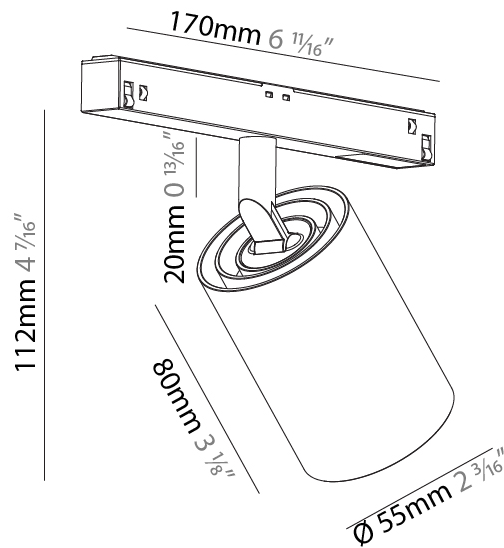

1. To build a product code in our configurator select the specify button on the base model # product page
2. To build a manual product code on this datasheet choose from the options listed below in blue font and add the suffix to the base model #

GENERAL

Series: Centriq
Subseries: Centriq for Clicktrack
Brand: Prolicht
Division: Architectural
Mounting Type: Track
Mounting Location: Ceiling
Subcategory: Spots

PHYSICAL

Shape: Cylinder
Diameter (mm): 55
Diameter (in): 2 3/16
Length (mm): 170
Length (in): 6 11/16
Height (mm): 112
Height (in): 4 7/16
Light Distribution: Adjustable / Direct
Fixture Finish: SSR / BKV / CWI / CRY / HAB / UFT / ITA / RUA / FTG / MYG / LOD / PUS / FRO / FUP / KIA / POP / BLS / SPG / MEY / GOH / GUM / CHC / COM / ABZ / JAG / OBR / MOS / ROR
Fixture Material: Aluminum

ELECTRICAL

Lamp Type: LED (Zhaga Standard)
Input Wattage (W): 12
Total Output Wattage (W): 10.9
Dimming: Non-Dimmable
Driver Included: No
Driver Location: Remote
Driver Type: Constant Voltage - Universal
Driver Class: Class 2
Input Voltage (V): 48
Constant Current (MA): 580
Upon Request: 0-10Vdc dimming / DALI dimming

LED

Number of LEDs: 1
Color Temperature (°K): 2700 / 3000 / 4000
Max. Delivered Lumen (lm): 750 / 780 / 840
CRI: >90 CRI

OPTICAL

Reflector°: 17 / 33 / 46
Optic°: 15 / 25 / 35
Adjustability: Rotational 360°; Tilt 90° (±45°)

RATINGS AND CERTIFICATIONS

Certified By: Certified for North American Standards
IP rating: IP20