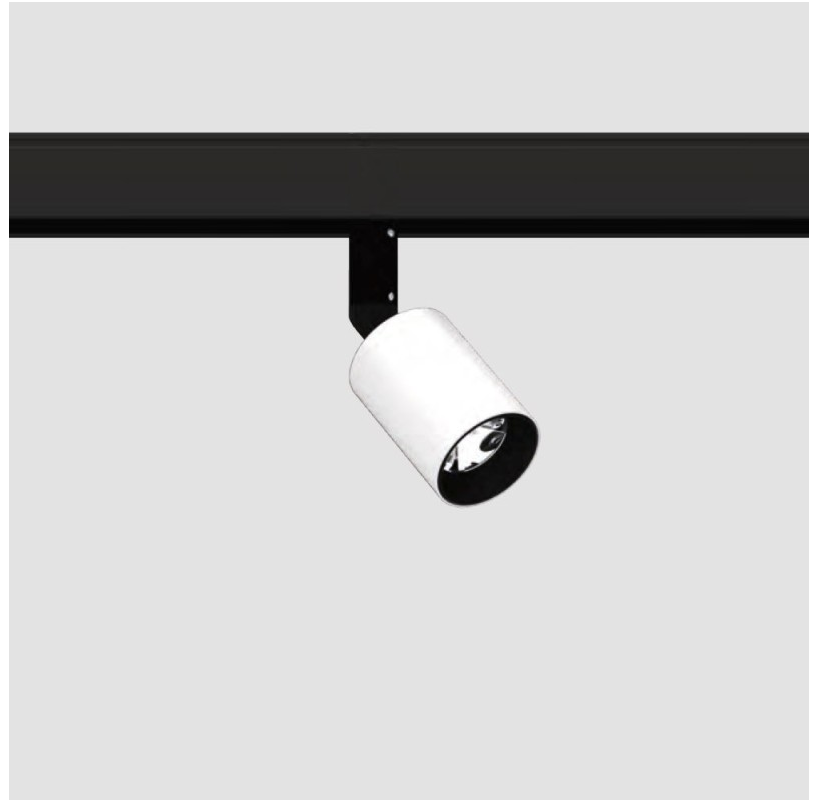

1. To build a product code in our configurator select the specify button on the base model # product page
2. To build a manual product code on this datasheet choose from the options listed below in blue font and add the suffix to the base model #

GENERAL

Series: Centriq
Subseries: Centriq for Clicktrack
Brand: Prolicht
Division: Architectural
Mounting Type: Track
Mounting Location: Ceiling
Subcategory: Spots

PHYSICAL

Shape: Cylinder
Diameter (mm): 30
Diameter (in): 1 ³/₁₆
Length (mm): 170
Length (in): 6 ¹³/₁₆
Height (mm): 74
Height (in): 2 ¹⁵/₁₆
Light Distribution: Adjustable / Direct
Fixture Finish: SSR / BKV / CWI / CRY / HAB / UFT / ITA / RUA / FTG / MYG / LOD / PUS / FRO / FUP / KIA / POP / BLS / SPG / MEY / GOH / GUM / CHC / COM / ABZ / JAG / OBR / MOS / ROR
Fixture Material: Aluminum

ELECTRICAL

Lamp Type: LED (Zhaga Standard)
Input Wattage (W): 4
Total Output Wattage (W): 3.6
Dimming: Non-Dimmable
Driver Included: No
Driver Location: Remote
Driver Type: Constant Voltage - Universal
Driver Class: Class 2
Input Voltage (V): 48
Constant Current (mA): 340
Upon Request: 0-10Vdc dimming / DALI dimming

LED

Number of LEDs: 1
Color Temperature (°K): 2700 / 3000 / 4000
Max. Delivered Lumen (lm): 260 / 270 / 290
CRI: >90 CRI

OPTICAL

Optic°: 24 / 32
Adjustability: Rotational 360°; Tilt 90° (±45°)

RATINGS AND CERTIFICATIONS

Certified By: Certified for North American Standards
IP rating: IP20