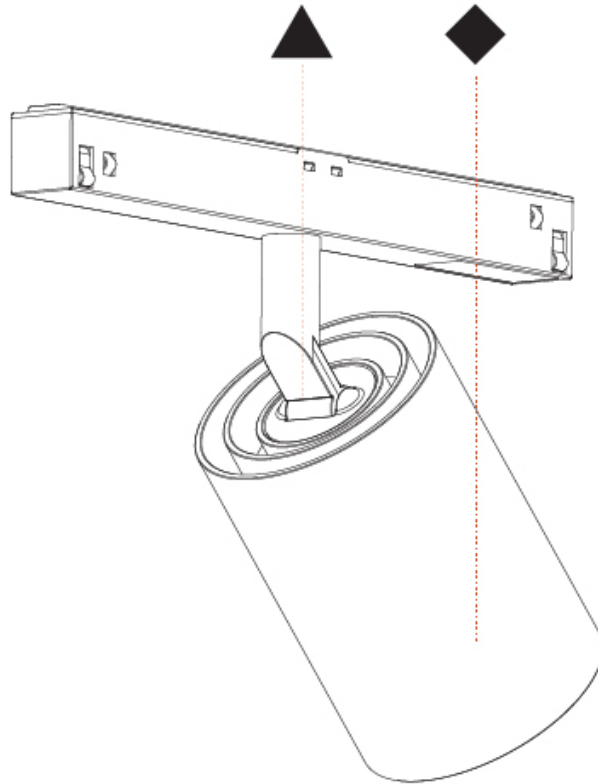

CENTRIQ FOR CLICKTRACK TRACK

A3T108-

PROJECT	_____
TYPE	_____
SPECIFIER	_____
QUANTITY	_____
DATE	_____

A