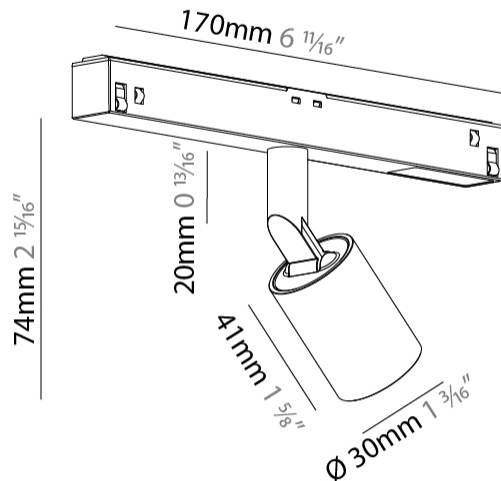

1. To build a product code in our configurator select the specify button on the base model # product page
2. To build a manual product code on this datasheet choose from the options listed below in blue font and add the suffix to the base model #

GENERAL

Series: Centriq
Subseries: Centriq for Clicktrack
Brand: Prolicht
Division: Architectural
Mounting Type: Track
Mounting Location: Ceiling
Subcategory: Spots

PHYSICAL

Shape: Cylinder
Diameter (mm): 30
Diameter (in): 1 3/16
Length (mm): 170
Length (in): 6 11/16
Height (mm): 74
Height (in): 2 15/16
Light Distribution: Adjustable / Direct
Fixture Finish: SSR / BKV / CWI / CRY / HAB / UFT / ITA / RUA / FTG / MYG / LOD / PUS / FRO / FUP / KIA / POP / BLS / SPG / MEY / GOH / GUM / CHC / COM / ABZ / JAG / OBR / MOS / ROR
Fixture Material: Aluminum

ELECTRICAL

Lamp Type: LED (Zhaga Standard)
Input Wattage (W): 4
Total Output Wattage (W): 3.6
Dimming: Non-Dimmable
Driver Included: No
Driver Location: Remote
Driver Type: Constant Voltage - Universal
Driver Class: Class 2
Input Voltage (V): 48
Constant Current (mA): 340
Upon Request: 0-10Vdc dimming / DALI dimming

LED

Number of LEDs: 1
Color Temperature (°K): 2700 / 3000 / 4000
Max. Delivered Lumen (lm): 260 / 270 / 290
CRI: >90 CRI

OPTICAL

Optic°: 24 / 32
Adjustability: Rotational 360°; Tilt 90° (±45°)

RATINGS AND CERTIFICATIONS

Certified By: Certified for North American Standards
IP rating: IP20