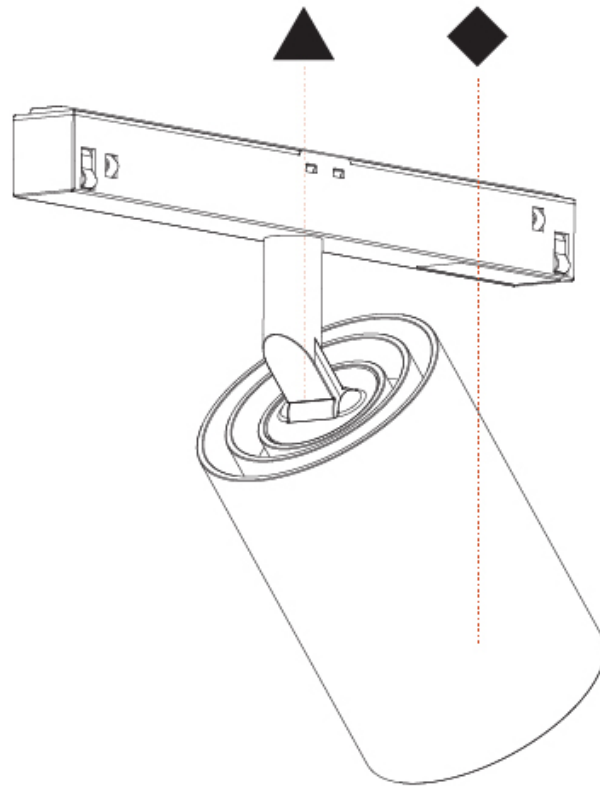

CENTRIQ FOR CLICKTRACK TRACK

A3T109-

PROJECT	_____
TYPE	_____
SPECIFIER	_____
QUANTITY	_____
DATE	_____

A