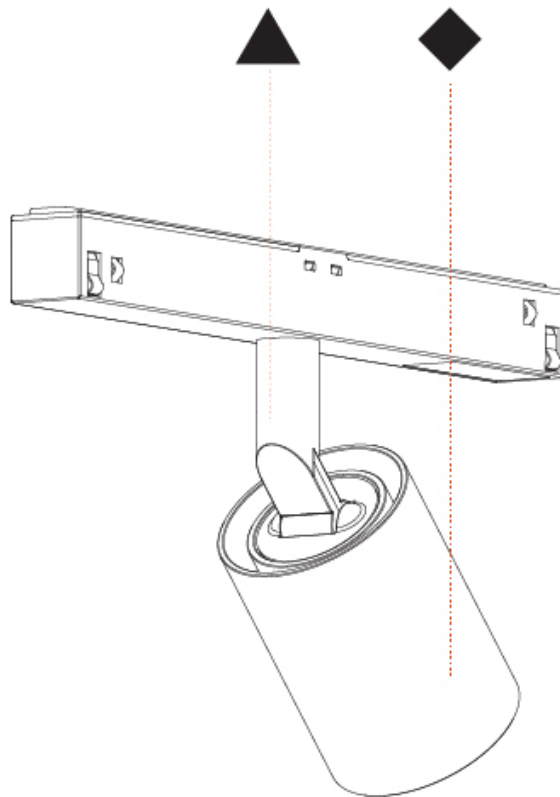

CENTRIQ FOR CLICKTRACK TRACK

A3T107-

PROJECT _____

TYPE _____

SPECIFIER _____

QUANTITY _____

DATE _____

A