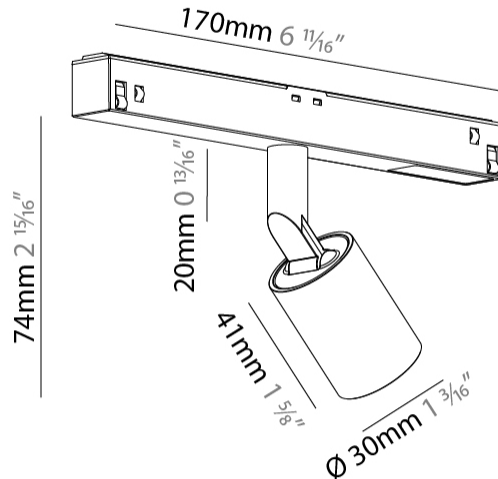

1. To build a product code in our configurator select the specify button on the base model # product page
2. To build a manual product code on this datasheet choose from the options listed below in blue font and add the suffix to the base model #

GENERAL

Series: Centriq
Subseries: Centriq for Clicktrack
Brand: Prolicht
Division: Architectural
Mounting Type: Track
Mounting Location: Ceiling
Subcategory: Spots

PHYSICAL

Shape: Cylinder
Diameter (mm): 30
Diameter (in): 1 3/16
Length (mm): 170
Length (in): 6 11/16
Height (mm): 74
Height (in): 2 15/16
Light Distribution: Adjustable / Direct
Fixture Finish: SSR / BKV / CWI / CRY / HAB / UFT / ITA / RUA / FTG / MYG / LOD / PUS / FRO / FUP / KIA / POP / BLS / SPG / MEY / GOH / GUM / CHC / COM / ABZ / JAG / OBR / MOS / ROR
Fixture Material: Aluminum

ELECTRICAL

Lamp Type: LED (Zhaga Standard)
Input Wattage (W): 4
Total Output Wattage (W): 3.6
Dimming: Non-Dimmable
Driver Included: No
Driver Location: Remote
Driver Type: Constant Voltage - Universal
Driver Class: Class 2
Input Voltage (V): 48
Constant Current (mA): 340
Upon Request: 0-10Vdc dimming / DALI dimming

LED

Number of LEDs: 1
Color Temperature (°K): 2700 / 3000 / 4000
Max. Delivered Lumen (lm): 260 / 270 / 290
CRI: >90 CRI

OPTICAL

Optic°: 24 / 32
Adjustability: Rotational 360°; Tilt 90° (±45°)

RATINGS AND CERTIFICATIONS

Certified By: Certified for North American Standards
IP rating: IP20