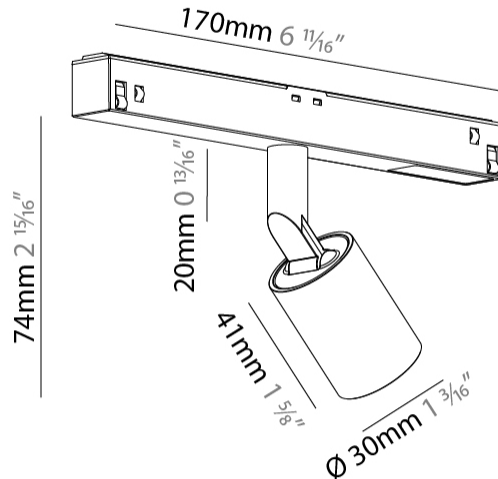

1. To build a product code in our configurator select the specify button on the base model # product page
2. To build a manual product code on this datasheet choose from the options listed below in blue font and add the suffix to the base model #

GENERAL

Series: Centriq
Subseries: Centriq for Clicktrack
Brand: Prolight
Division: Architectural
Mounting Type: Track
Mounting Location: Ceiling
Subcategory: Spots

PHYSICAL

Shape: Cylinder
Diameter (mm): 30
Diameter (in): 1 3/16
Length (mm): 170
Length (in): 6 11/16
Height (mm): 74
Height (in): 2 15/16
Light Distribution: Adjustable / Direct
Fixture Finish: SSR / BKV / CWI / CRY / HAB / UFT / ITA / RUA / FTG / MYG / LOD / PUS / FRO / FUP / KIA / POP / BLS / SPG / MEY / GOH / GUM / CHC / COM / ABZ / JAG / OBR / MOS / ROR
Fixture Material: Aluminum

ELECTRICAL

Lamp Type: LED (Zhaga Standard)
Input Wattage (W): 4
Total Output Wattage (W): 3.6
Dimming: Non-Dimmable
Driver Included: No
Driver Location: Remote
Driver Type: Constant Voltage - Universal
Driver Class: Class 2
Input Voltage (V): 48
Constant Current (mA): 340
Upon Request: 0-10Vdc dimming / DALI dimming

LED

Number of LEDs: 1
Color Temperature (°K): 2700 / 3000 / 4000
Max. Delivered Lumen (lm): 260 / 270 / 290
CRI: >90 CRI

OPTICAL

Optic°: 24 / 32
Adjustability: Rotational 360°; Tilt 90° (±45°)

RATINGS AND CERTIFICATIONS

Certified By: Certified for North American Standards
IP rating: IP20