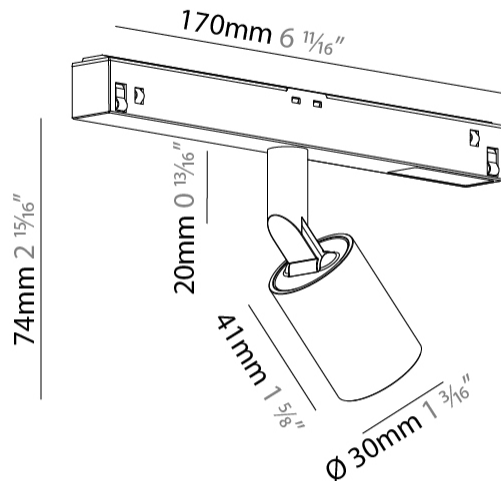

1. To build a product code in our configurator select the specify button on the base model # product page
2. To build a manual product code on this datasheet choose from the options listed below in blue font and add the suffix to the base model #

GENERAL

Series: Centriq
Subseries: Centriq for Clicktrack
Brand: Prolight
Division: Architectural
Mounting Type: Track
Mounting Location: Ceiling
Subcategory: Spots

PHYSICAL

Shape: Cylinder
Diameter (mm): 30
Diameter (in): 1 3/16
Length (mm): 170
Length (in): 6 11/16
Height (mm): 74
Height (in): 2 15/16
Light Distribution: Adjustable / Direct
Fixture Finish: SSR / BKV / CWI / CRY / HAB / UFT / ITA / RUA / FTG / MYG / LOD / PUS / FRO / FUP / KIA / POP / BLS / SPG / MEY / GOH / GUM / CHC / COM / ABZ / JAG / OBR / MOS / ROR
Fixture Material: Aluminum

ELECTRICAL

Lamp Type: LED (Zhaga Standard)
Input Wattage (W): 4
Total Output Wattage (W): 3.6
Dimming: Non-Dimmable
Driver Included: No
Driver Location: Remote
Driver Type: Constant Voltage - Universal
Driver Class: Class 2
Input Voltage (V): 48
Constant Current (mA): 340
Upon Request: 0-10Vdc dimming / DALI dimming

LED

Number of LEDs: 1
Color Temperature (°K): 2700 / 3000 / 4000
Max. Delivered Lumen (lm): 260 / 270 / 290
CRI: >90 CRI

OPTICAL

Optic°: 24 / 32
Adjustability: Rotational 360°; Tilt 90° (±45°)

RATINGS AND CERTIFICATIONS

Certified By: Certified for North American Standards
IP rating: IP20