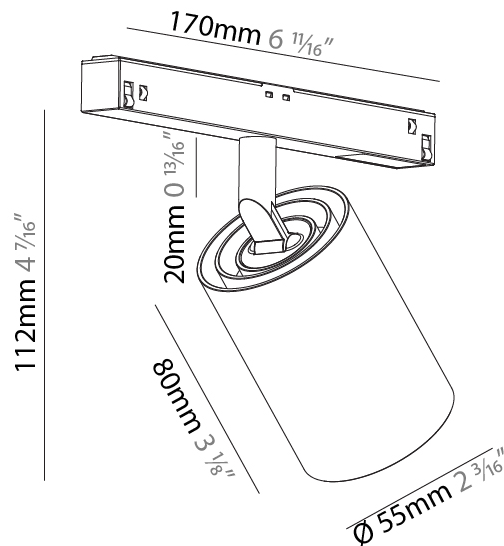

1. To build a product code in our configurator select the specify button on the base model # product page
2. To build a manual product code on this datasheet choose from the options listed below in blue font and add the suffix to the base model #

GENERAL

Series: Centriq
Subseries: Centriq for Clicktrack
Brand: Prolicht
Division: Architectural
Mounting Type: Track
Mounting Location: Ceiling
Subcategory: Spots

PHYSICAL

Shape: Cylinder
Diameter (mm): 55
Diameter (in): 2 ³/₁₆
Length (mm): 170
Length (in): 6 ¹³/₁₆
Height (mm): 112
Height (in): 4 ⁷/₁₆
Light Distribution: Adjustable / Direct
Fixture Finish: SSR / BKV / CWI / CRY / HAB / UFT / ITA / RUA / FTG / MYG / LOD / PUS / FRO / FUP / KIA / POP / BLS / SPG / MEY / GOH / GUM / CHC / COM / ABZ / JAG / OBR / MOS / ROR
Fixture Material: Aluminum

ELECTRICAL

Lamp Type: LED (Zhaga Standard)
Input Wattage (W): 12
Total Output Wattage (W): 10.9
Dimming: Non-Dimmable
Driver Included: No
Driver Location: Remote
Driver Type: Constant Voltage - Universal
Driver Class: Class 2
Input Voltage (V): 48
Constant Current (MA): 580
Upon Request: 0-10Vdc dimming / DALI dimming

LED

Number of LEDs: 1
Color Temperature (°K): 2700 / 3000 / 4000
Max. Delivered Lumen (lm): 750 / 780 / 840
CRI: >90 CRI

OPTICAL

Reflector°: 17 / 33 / 46
Optic°: 15 / 25 / 35
Adjustability: Rotational 360°; Tilt 90° (±45°)

RATINGS AND CERTIFICATIONS

Certified By: Certified for North American Standards
IP rating: IP20