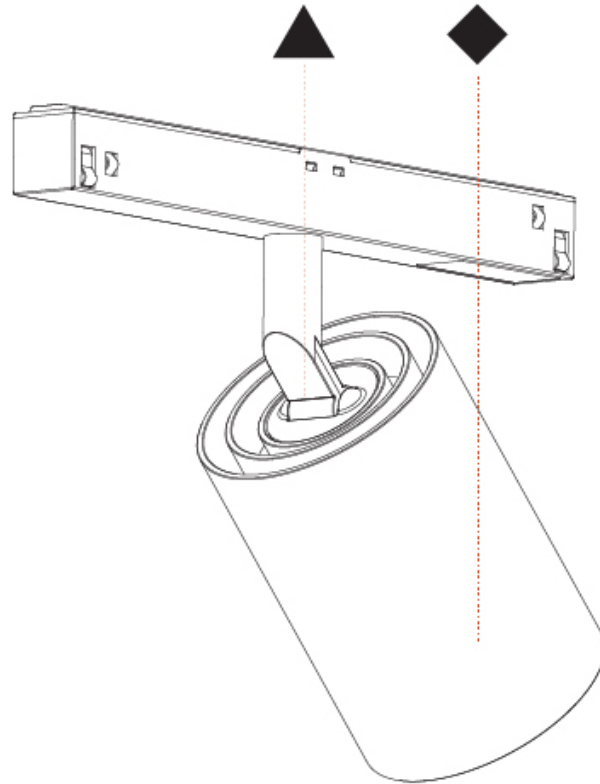

CENTRIQ FOR CLICKTRACK TRACK

A3T109-

PROJECT
TYPE
SPECIFIER
QUANTITY
DATE

A