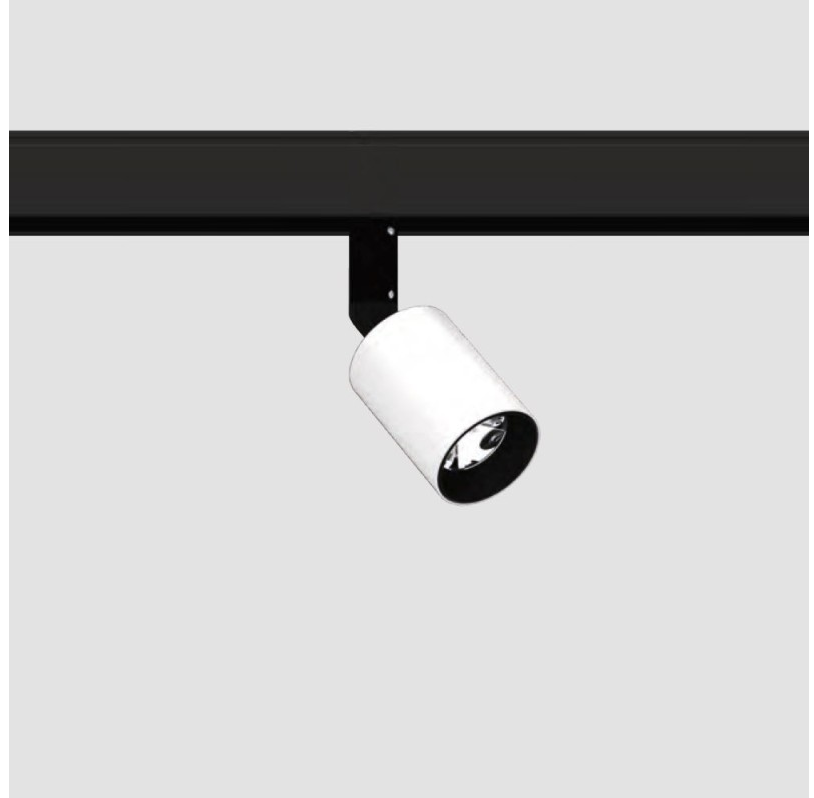

1. To build a product code in our configurator select the specify button on the base model # product page
2. To build a manual product code on this datasheet choose from the options listed below in blue font and add the suffix to the base model #

GENERAL

Series: Centriq
Subseries: Centriq for Clicktrack
Brand: Prolight
Division: Architectural
Mounting Type: Track
Mounting Location: Ceiling
Subcategory: Spots

PHYSICAL

Shape: Cylinder
Diameter (mm): 30
Diameter (in): 1 3/16
Length (mm): 170
Length (in): 6 11/16
Height (mm): 74
Height (in): 2 15/16
Light Distribution: Adjustable / Direct
Fixture Finish: SSR / BKV / CWI / CRY / HAB / UFT / ITA / RUA / FTG / MYG / LOD / PUS / FRO / FUP / KIA / POP / BLS / SPG / MEY / GOH / GUM / CHC / COM / ABZ / JAG / OBR / MOS / ROR
Fixture Material: Aluminum

ELECTRICAL

Lamp Type: LED (Zhaga Standard)
Input Wattage (W): 4
Total Output Wattage (W): 3.6
Dimming: Non-Dimmable
Driver Included: No
Driver Location: Remote
Driver Type: Constant Voltage - Universal
Driver Class: Class 2
Input Voltage (V): 48
Constant Current (mA): 340
Upon Request: 0-10Vdc dimming / DALI dimming

LED

Number of LEDs: 1
Color Temperature (°K): 2700 / 3000 / 4000
Max. Delivered Lumen (lm): 260 / 270 / 290
CRI: >90 CRI

OPTICAL

Optic°: 24 / 32
Adjustability: Rotational 360°; Tilt 90° (±45°)

RATINGS AND CERTIFICATIONS

Certified By: Certified for North American Standards
IP rating: IP20