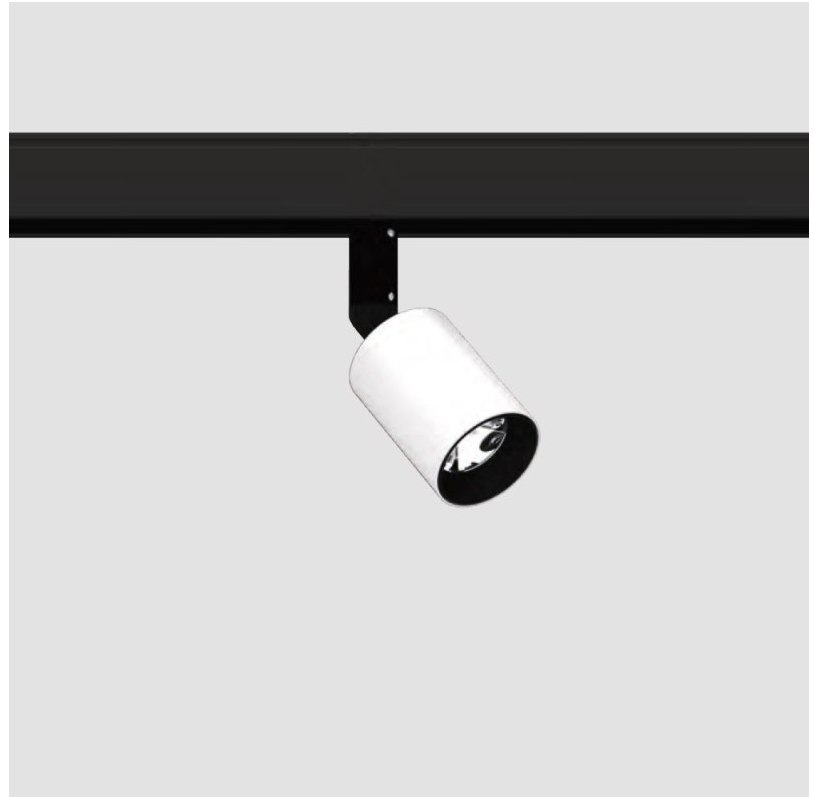

1. To build a product code in our configurator select the specify button on the base model # product page
2. To build a manual product code on this datasheet choose from the options listed below in blue font and add the suffix to the base model #

GENERAL

Series: Centriq
Subseries: Centriq for Clicktrack
Brand: Prolicht
Division: Architectural
Mounting Type: Track
Mounting Location: Ceiling
Subcategory: Spots

PHYSICAL

Shape: Cylinder
Diameter (mm): 30
Diameter (in): 1 ³/₁₆"
Length (mm): 170
Length (in): 6 ¹³/₁₆"
Height (mm): 74
Height (in): 2 ¹⁵/₁₆"
Light Distribution: Adjustable / Direct
Fixture Finish: SSR / BKV / CWI / CRY / HAB / UFT / ITA / RUA / FTG / MYG / LOD / PUS / FRO / FUP / KIA / POP / BLS / SPG / MEY / GOH / GUM / CHC / COM / ABZ / JAG / OBR / MOS / ROR
Fixture Material: Aluminum

ELECTRICAL

Lamp Type: LED (Zhaga Standard)
Input Wattage (W): 4
Total Output Wattage (W): 3.6
Dimming: Non-Dimmable
Driver Included: No
Driver Location: Remote
Driver Type: Constant Voltage - Universal
Driver Class: Class 2
Input Voltage (V): 48
Constant Current (MA): 340
Upon Request: 0-10Vdc dimming / DALI dimming

LED

Number of LEDs: 1
Color Temperature (°K): 2700 / 3000 / 4000
Max. Delivered Lumen (lm): 260 / 270 / 290
CRI: >90 CRI

OPTICAL

Optic°: 24 / 32
Adjustability: Rotational 360°; Tilt 90° (±45°)

RATINGS AND CERTIFICATIONS

Certified By: Certified for North American Standards
IP rating: IP20