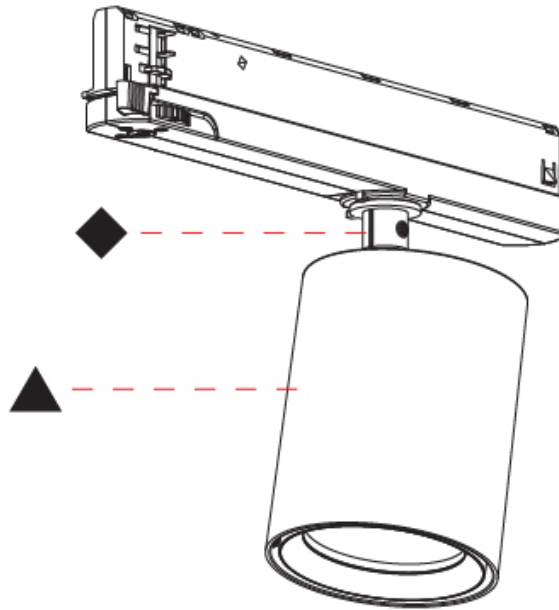

CENTRIQ IN TRACK

A3T218-

PROJECT

TYPE

SPECIFIER

QUANTITY

DATE

A