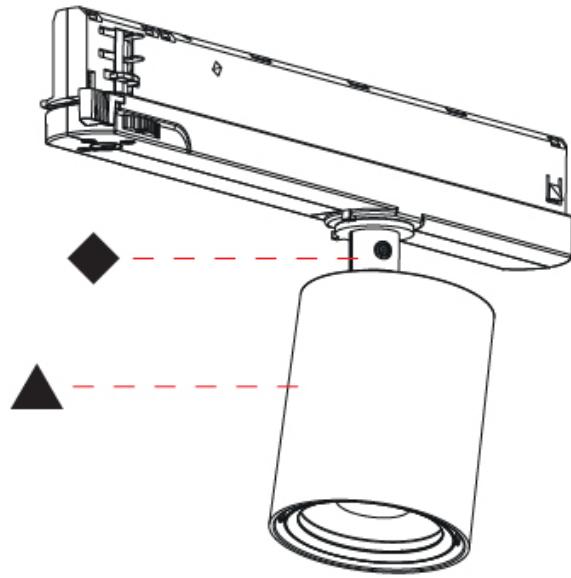

CENTRIQ IN TRACK

A3T215-

PROJECT

TYPE

SPECIFIER

QUANTITY

DATE

A