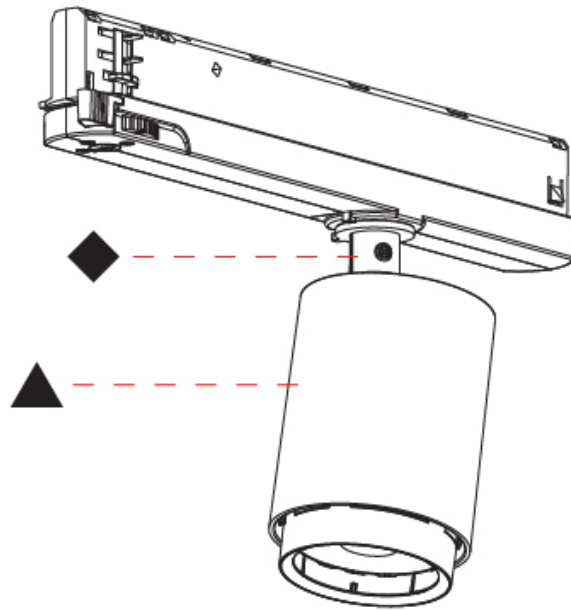

CENTRIQ IN FLEX TRACK

A3T220-

PROJECT

TYPE

SPECIFIER

QUANTITY

DATE

A