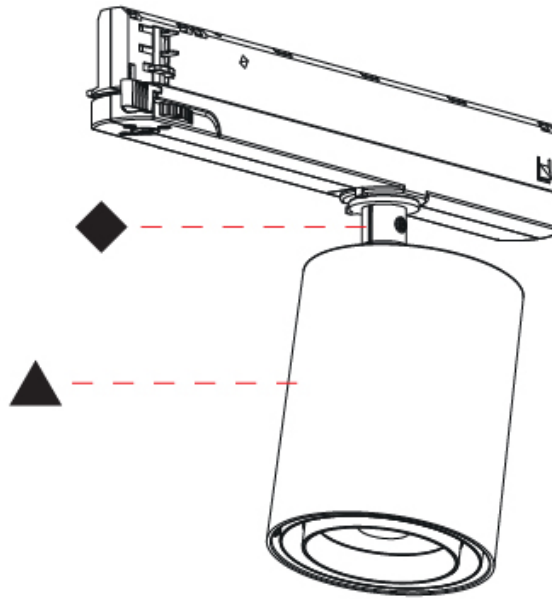

CENTRIQ IN FLEX TRACK

A3T221-

PROJECT

TYPE

SPECIFIER

QUANTITY

DATE

A