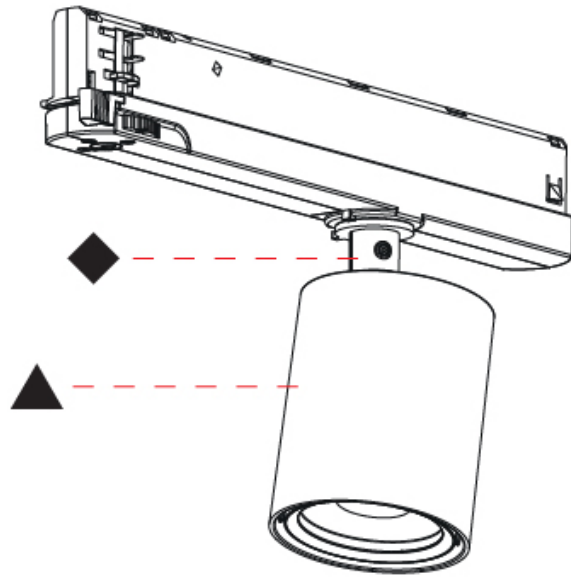

CENTRIQ IN TRACK

A3T216-

PROJECT _____

TYPE _____

SPECIFIER _____

QUANTITY _____

DATE _____

A