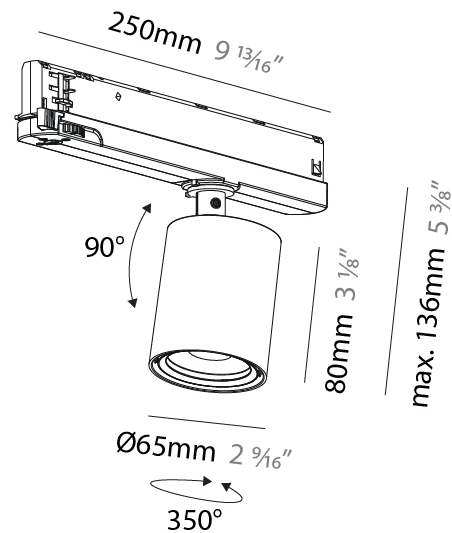

GENERAL

Series: Centriq
Subseries: Centriq In
Partner: Prolicht
Division: Architectural
Installation: Track
Product Type: Track System Line Voltage
Mounting Location: Ceiling
Light Distribution: Adjustable

PHYSICAL

Aperture Sizes - Downlights: 2"
Shape: Cylinder
Diameter (mm): 65
Diameter (in): 2 ⁹/₁₆
Length (mm): 250
Length (in): 9 ¹³/₁₆
Height (mm): 136
Height (in): 5 ³/₈
Weight (kg): 0.6
Fixture Finish: SSR / BKV / CWI / CRY / HAB / UFT / ITA / RUA / FTG / MYG / LOD / PUS / FRO / FUP / KIA / POP / BLS / SPG / MEY / GOH / CHC / COM / ABZ / JAG / OBR / MOS / ROR
Holder Finish: WHI / BLK
Accent Finish: SSR / BKV / CWI / CRY / HAB / LAG / UFT / ITA / RUA / RUR / MIC / FTG / MYG / TWT / LOD / PUS / FRO / FUP / KIA / POP / BLS / SPG / MEY / GOH / GUM / CHC / COM / ABZ / JAG
Fixture Material: Aluminum

ELECTRICAL

Lamp Type: LED (Zhaga Standard)
Input Wattage (W): 23
Total Output Wattage (W): 20.9
Dimming: Non-Dimmable / 0-10V Dimming
Driver Included: Yes
Driver Location: Integrated
Driver Type: Constant Current - 120Vac
Driver Class: Class 2
Input Voltage (V): 120

LED

Number of LEDs: 1
Color Temperature (°K): 2700 / 3000 / 3500 / 4000
Max. Delivered Lumen (lm): 1975 / 2056 / 2145 / 2245
Nominal Lumen (lm): 2429 / 2529 / 2638 / 2761
CRI: >90 CRI
Lamp Life (hrs): 50000

OPTICAL

Reflector°: 24 / 36 / 52
Adjustability: Rotational 360°; Tilt 90°

RATINGS AND CERTIFICATIONS

Certified By: Certified for North American Standards
IP rating: IP20