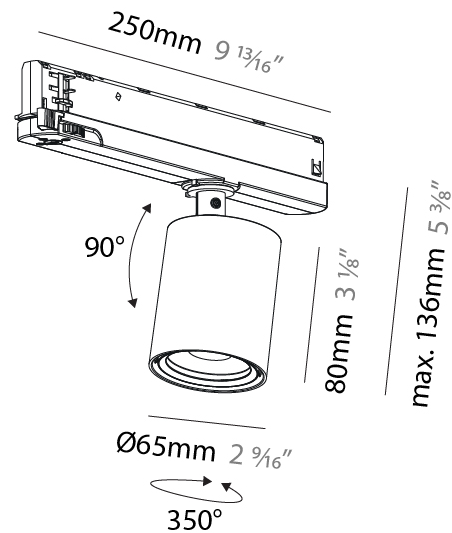

GENERAL

Series: Centriq
Subseries: Centriq In
Partner: Prolicht
Division: Architectural
Installation: Track
Product Type: Track System Line Voltage
Mounting Location: Ceiling
Light Distribution: Adjustable

PHYSICAL

Aperture Sizes - Downlights: 2"
Shape: Cylinder
Diameter (mm): 65
Diameter (in): 2 ⁹/₁₆
Length (mm): 250
Length (in): 9 ¹³/₁₆
Height (mm): 136
Height (in): 5 ³/₈
Weight (kg): 0.6
Fixture Finish: SSR / BKV / CWI / CRY / HAB / UFT / ITA / RUA / FTG / MYG / LOD / PUS / FRO / FUP / KIA / POP / BLS / SPG / MEY / GOH / CHC / COM / ABZ / JAG / OBR / MOS / ROR
Holder Finish: WHI / BLK
Accent Finish: SSR / BKV / CWI / CRY / HAB / LAG / UFT / ITA / RUA / RUR / MIC / FTG / MYG / TWT / LOD / PUS / FRO / FUP / KIA / POP / BLS / SPG / MEY / GOH / GUM / CHC / COM / ABZ / JAG
Fixture Material: Aluminum

ELECTRICAL

Lamp Type: LED (Zhaga Standard)
Input Wattage (W): 20
Total Output Wattage (W): 18.1
Dimming: Non-Dimmable / 0-10V Dimming
Driver Included: Yes
Driver Location: Integrated
Driver Type: Constant Current - 120Vac
Driver Class: Class 2
Input Voltage (V): 120

LED

Number of LEDs: 1
Color Temperature (°K): 2700 / 3000 / 3500 / 4000
Max. Delivered Lumen (lm): 1362 / 1467 / 1526 / 1557
Nominal Lumen (lm): 1672 / 1800 / 1872 / 1910
CRI: >90 CRI
Lamp Life (hrs): 50000

OPTICAL

Beam Angle: 12
Adjustability: Rotational 360°; Tilt 90° (±45°)

RATINGS AND CERTIFICATIONS

Certified By: Certified for North American Standards
IP rating: IP20