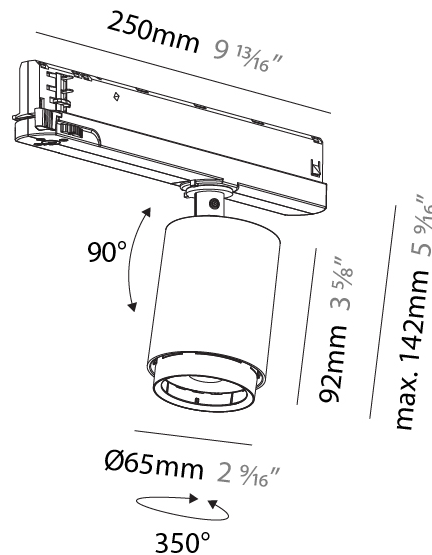

GENERAL

Series: Centriq
Subseries: Centriq In Flex
Partner: Prolicht
Division: Architectural
Installation: Track
Product Type: Track System Line Voltage
Light Distribution: Adjustable

PHYSICAL

Shape: Cylinder
Diameter (mm): 65
Diameter (in): 2 9/16
Length (mm): 250
Length (in): 9 13/16
Height (mm): 142
Height (in): 5 9/16
Weight (kg): 0.62

Fixture Finish: SSR / BKV / CWI / CRY / HAB / UFT / ITA / RUA / FTG / MYG / LOD / PUS / FRO / FUP / KIA / POP / BLS / SPG / MEY / GOH / CHC / COM / ABZ / JAG / OBR / MOS / ROR

Holder Finish: WHI / BLK

Accent Finish: SSR / BKV / CWI / CRY / HAB / LAG / UFT / ITA / RUA / RUR / MIC / FTG / MYG / TWT / LOD / PUS / FRO / FUP / KIA / POP / BLS / SPG / MEY / GOH / GUM / CHC / COM / ABZ / JAG

Fixture Material: Aluminum

ELECTRICAL

Lamp Type: LED (Zhaga Standard)
Input Wattage (W): 20
Total Output Wattage (W): 18.1
Dimming: Non-Dimmable / 0-10V Dimming
Driver Included: Yes
Driver Location: Integrated
Driver Type: Constant Current - 120Vac
Driver Class: Class 2
Input Voltage (V): 120

LED

Number of LEDs: 1
Color Temperature (°K): 2700 / 3000 / 3500 / 4000
Max. Delivered Lumen (lm): 1314 / 1298 / 1376 / 1377
Nominal Lumen (lm): 1672 / 1800 / 1905 / 1910
CRI: >90 CRI
Lamp Life (hrs): 50000

OPTICAL

Reflector°: Adjustable 14 - 44
Adjustability: Rotational 360°; Tilt 90° (±45°)

RATINGS AND CERTIFICATIONS

Certified By: Certified for North American Standards
IP rating: IP20

PROJECT
TYPE
SPECIFIER
QUANTITY
DATE