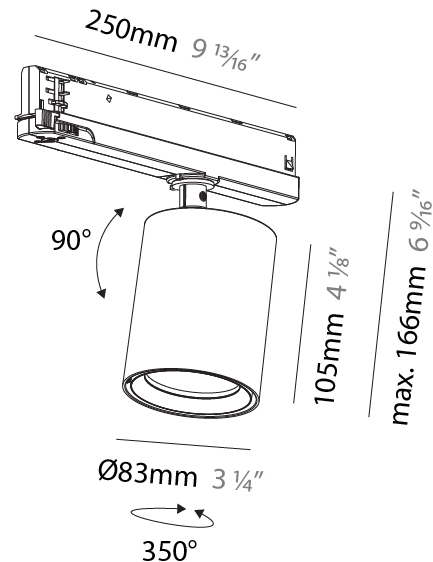

GENERAL

Series: Centriq
Subseries: Centriq In
Partner: Prolicht
Division: Architectural
Installation: Track
Product Type: Track System Line Voltage
Mounting Location: Ceiling
Light Distribution: Adjustable

PHYSICAL

Aperture Sizes - Downlights: 2"
Shape: Cylinder
Diameter (mm): 83
Diameter (in): 3 1/4
Length (mm): 250
Length (in): 9 13/16
Height (mm): 166
Height (in): 6 9/16
Weight (kg): 0.87
Fixture Finish: SSR / BKV / CWI / CRY / HAB / UFT / ITA / RUA / FTG / MYG / LOD / PUS / FRO / FUP / KIA / POP / BLS / SPG / MEY / GOH / CHC / COM / ABZ / JAG / OBR / MOS / ROR
Holder Finish: WHI / BLK
Accent Finish: SSR / BKV / CWI / CRY / HAB / LAG / UFT / ITA / RUA / RUR / MIC / FTG / MYG / TWT / LOD / PUS / FRO / FUP / KIA / POP / BLS / SPG / MEY / GOH / GUM / CHC / COM / ABZ / JAG
Fixture Material: Aluminum

ELECTRICAL

Lamp Type: LED (Zhaga Standard)
Input Wattage (W): 36.2
Total Output Wattage (W): 32.7
Dimming: Non-Dimmable / 0-10V Dimming
Driver Included: Yes
Driver Location: Integrated
Driver Type: Constant Current - 120Vac
Driver Class: Class 2
Input Voltage (V): 120

LED

Number of LEDs: 1
Color Temperature (°K): 2700 / 3000 / 3500 / 4000
Max. Delivered Lumen (lm): 2916 / 3037 / 3166 / 3320
Nominal Lumen (lm): 3471 / 3615 / 3769 / 3952
CRI: >90 CRI
Lamp Life (hrs): 50000

OPTICAL

Reflector°: 20 / 32 / 54
Adjustability: Rotational 350°; Tilt 90°

RATINGS AND CERTIFICATIONS

Certified By: CSA Certified to UL and CSA Standards
IP rating: IP20