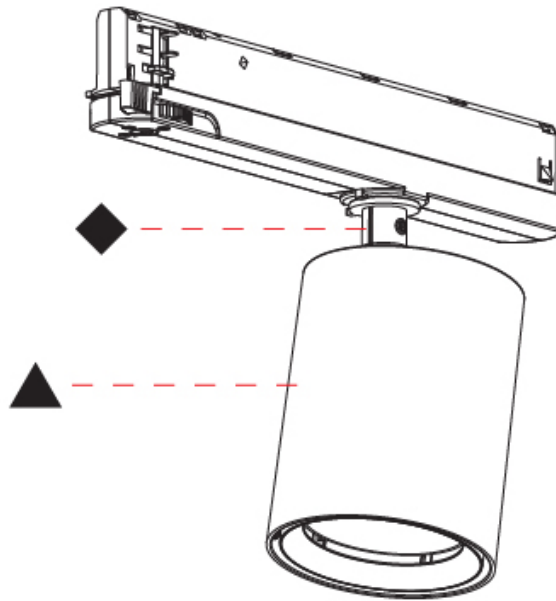

CENTRIQ IN TRACK

A3T217-

PROJECT

TYPE

SPECIFIER

QUANTITY

DATE

A