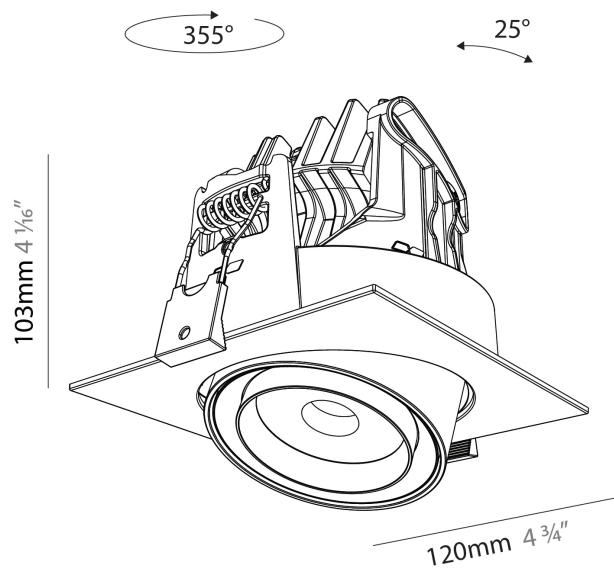

GENERAL

Series: Centriq
Subseries: Centriq Square Flex Adjustable
Partner: Prolicht
Division: Architectural
Installation: Recessed
Product Type: Downlight
Mounting Location: Ceiling
Light Distribution: Adjustable / Downlight

PHYSICAL

Aperture Sizes - Downlights: 2"
Shape: Cylinder
Length (mm): 120
Length (in): 4 3/4
Width (mm): 120
Width (in): 4 3/4
Height (mm): 105
Height (in): 4 1/8
Min. Recessing Depth (mm): 120
Min. Recessing Depth (in): 4 3/4
Weight (kg): 0.666
Fixture Finish: SSR / BKV / CWI / CRY / HAB / UFT / ITA / RUA / FTG / MYG / LOD / PUS / FRO / FUP / KIA / POP / BLS / SPG / MEY / GOH / CHC / COM / ABZ / JAG / OBR / MOS / ROR
Fixture Material: Aluminum
Cut-out Measurements: Dia. 112mm / 4 7/16"

ELECTRICAL

Lamp Type: LED (Zhaga Standard)
Input Wattage (W): 20.5
Total Output Wattage (W): 18.1
Dimming: Tri-Mode (Non-Dimming and Phase Dimming (120Vac only) and 0-10V Dimming)
Driver Included: Yes
Driver Location: Recessed Housing
Driver Type: Constant Current - Universal
Driver Class: Class 2
Housing: ENCP3
Input Voltage (V): 120 - 277
Constant Current (MA): 500

LED

Color Temperature (*K): 2700 / 3000 / 3500 / 4000
Max. Delivered Lumen (lm): 1201 / 1294 / 1346 / 1373
Nominal Lumen (lm): 1668 / 1797 / 1869 / 1907
CRI: >90 CRI
Lamp Life (hrs): 50000

OPTICAL

Beam Angle: 18 / 30 / 46
Adjustability: Rotational 350° / Tilt 25°

RATINGS AND CERTIFICATIONS

Certified By: CSA Certified to UL and CSA Standards
IP rating: IP20