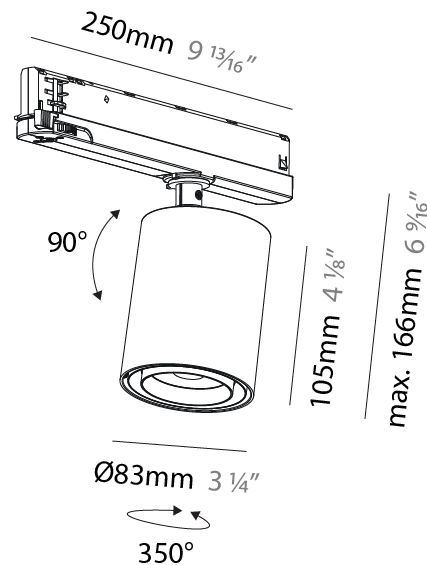

GENERAL

Series: Centriq
Subseries: Centriq In Flex
Partner: Prolicht
Division: Architectural
Installation: Track
Product Type: Track System Line Voltage
Light Distribution: Adjustable

PHYSICAL

Shape: Cylinder
Diameter (mm): 83
Diameter (in): 3 1/4
Length (mm): 250
Length (in): 9 13/16
Height (mm): 166
Height (in): 6 9/16

Fixture Finish: SSR / BKV / CWI / CRY / HAB / UFT / ITA / RUA / FTG / MYG / LOD / PUS / FRO / FUP / KIA / POP / BLS / SPG / MEY / GOH / CHC / COM / ABZ / JAG / OBR / MOS / ROR

Holder Finish: WHI / BLK
Accent Finish: SSR / BKV / CWI / CRY / HAB / LAG / UFT / ITA / RUA / RUR / MIC / FTG / MYG / TWT / LOD / PUS / FRO / FUP / KIA / POP / BLS / SPG / MEY / GOH / GUM / CHC / COM / ABZ / JAG

Fixture Material: Aluminum

ELECTRICAL

Lamp Type: LED (Zhaga Standard)
Input Wattage (W): 20
Total Output Wattage (W): 18.1
Dimming: Non-Dimmable / 0-10V Dimming
Driver Included: Yes
Driver Location: Integrated
Driver Type: Constant Current - 120Vac
Driver Class: Class 2
Input Voltage (V): 120

LED

Number of LEDs: 1
Color Temperature (°K): 2700 / 3000 / 3500 / 4000
Max. Delivered Lumen (lm): 1314 / 1298 / 1376 / 1377
Nominal Lumen (lm): 1672 / 1800 / 1905 / 1910
CRI: >90 CRI
Lamp Life (hrs): 50000

OPTICAL

Reflector°: Adjustable 14 - 44
Adjustability: Rotational 360°; Tilt 90° (±45°)

RATINGS AND CERTIFICATIONS

Certified By: Certified for North American Standards
IP rating: IP20

PROJECT
TYPE
SPECIFIER
QUANTITY
DATE