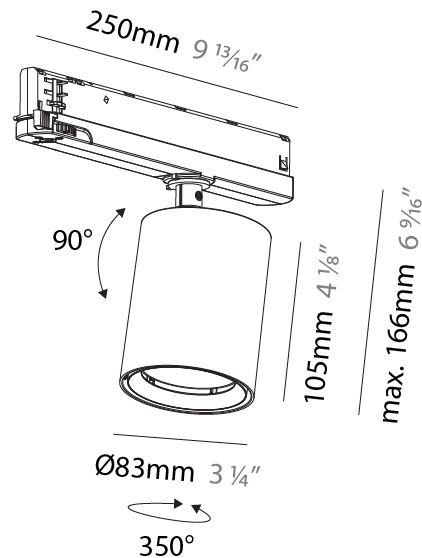

GENERAL

Series: Centriq
Subseries: Centriq In
Partner: Prolicht
Division: Architectural
Installation: Track
Product Type: Track System Line Voltage
Mounting Location: Ceiling
Light Distribution: Adjustable

PHYSICAL

Aperture Sizes - Downlights: 2"
Shape: Cylinder
Diameter (mm): 83
Diameter (in): 3 1/4
Length (mm): 250
Length (in): 9 13/16
Height (mm): 166
Height (in): 6 9/16
Weight (kg): 0.6
Fixture Finish: SSR / BKV / CWI / CRY / HAB / UFT / ITA / RUA / FTG / MYG / LOD / PUS / FRO / FUP / KIA / POP / BLS / SPG / MEY / GOH / CHC / COM / ABZ / JAG / OBR / MOS / ROR
Holder Finish: WHI / BLK
Accent Finish: SSR / BKV / CWI / CRY / HAB / LAG / UFT / ITA / RUA / RUR / MIC / FTG / MYG / TWT / LOD / PUS / FRO / FUP / KIA / POP / BLS / SPG / MEY / GOH / GUM / CHC / COM / ABZ / JAG
Fixture Material: Aluminum

ELECTRICAL

Lamp Type: LED (Zhaga Standard)
Input Wattage (W): 26
Total Output Wattage (W): 23.7
Dimming: Non-Dimmable / 0-10V Dimming
Driver Included: Yes
Driver Location: Integrated
Driver Type: Constant Current - 120Vac
Driver Class: Class 2
Input Voltage (V): 120

LED

Number of LEDs: 1
Color Temperature (°K): 2700 / 3000 / 3500 / 4000
Max. Delivered Lumen (lm): 1975 / 2056 / 2145 / 2245
Nominal Lumen (lm): 2429 / 2529 / 2638 / 2761
CRI: >90 CRI
Lamp Life (hrs): 50000

OPTICAL

Optic°: 12
Adjustability: Rotational 360°; Tilt 90° (±45°)

RATINGS AND CERTIFICATIONS

Certified By: Certified for North American Standards
IP rating: IP20