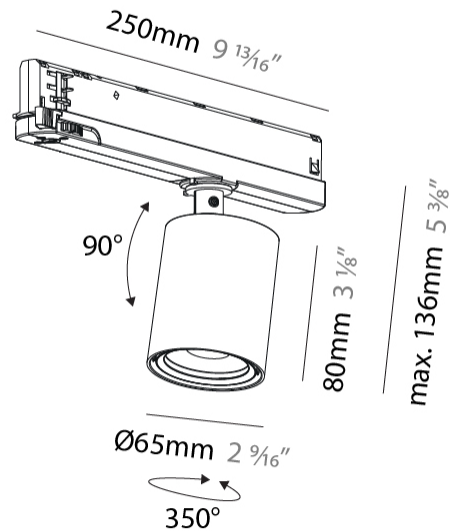

GENERAL

Series: Centriq
Subseries: Centriq In
Partner: Prolicht
Division: Architectural
Installation: Track
Product Type: Track System Line Voltage
Mounting Location: Ceiling
Light Distribution: Adjustable

PHYSICAL

Aperture Sizes - Downlights: 2"
Shape: Cylinder
Diameter (mm): 65
Diameter (in): 2 ⁹/₁₆
Length (mm): 250
Length (in): 9 ¹³/₁₆
Height (mm): 136
Height (in): 5 ³/₈
Weight (kg): 0.6
Fixture Finish: SSR / BKV / CWI / CRY / HAB / UFT / ITA / RUA / FTG / MYG / LOD / PUS / FRO / FUP / KIA / POP / BLS / SPG / MEY / GOH / CHC / COM / ABZ / JAG / OBR / MOS / ROR
Holder Finish: WHI / BLK
Accent Finish: SSR / BKV / CWI / CRY / HAB / LAG / UFT / ITA / RUA / RUR / MIC / FTG / MYG / TWT / LOD / PUS / FRO / FUP / KIA / POP / BLS / SPG / MEY / GOH / GUM / CHC / COM / ABZ / JAG
Fixture Material: Aluminum

ELECTRICAL

Lamp Type: LED (Zhaga Standard)
Input Wattage (W): 20
Total Output Wattage (W): 18.1
Dimming: Non-Dimmable / 0-10V Dimming
Driver Included: Yes
Driver Location: Integrated
Driver Type: Constant Current - 120Vac
Driver Class: Class 2
Input Voltage (V): 120

LED

Number of LEDs: 1
Color Temperature (°K): 2700 / 3000 / 3500 / 4000
Max. Delivered Lumen (lm): 1362 / 1467 / 1526 / 1557
Nominal Lumen (lm): 1672 / 1800 / 1872 / 1910
CRI: >90 CRI
Lamp Life (hrs): 50000

OPTICAL

Beam Angle: 12
Adjustability: Rotational 360°; Tilt 90° (±45°)

RATINGS AND CERTIFICATIONS

Certified By: Certified for North American Standards
IP rating: IP20