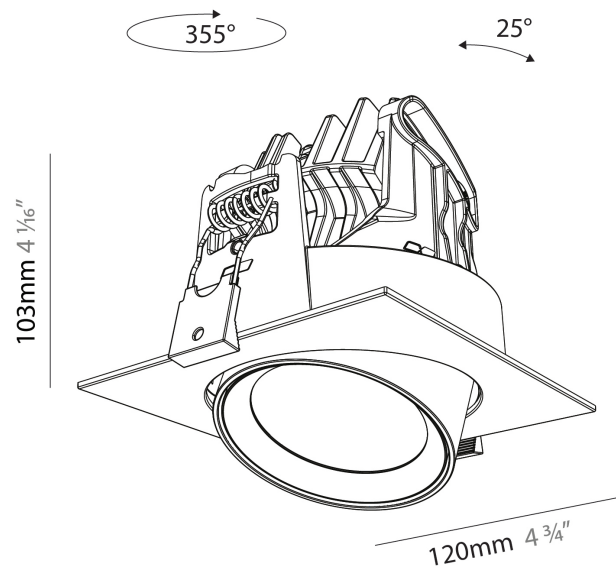

PHYSICAL

Aperture Sizes - Downlights: 2"
Shape: Cylinder
Diameter (mm): 120
Diameter (in): 4 3/4
Length (mm): 120
Length (in): 4 3/4
Height (mm): 105
Height (in): 4 1/8
Min. Recessing Depth (mm): 120
Min. Recessing Depth (in): 4 3/4
Weight (kg): 0.665
Diffuser: Lens Pack - No Lens / Opal / Linear Spread Lens / Honeycomb / Spread Lens
Fixture Finish: SSR / BKV / CWI / CRY / HAB / UFT / ITA / RUA / FTG / MYG / LOD / PUS / FRO / FUP / KIA / POP / BLS / SPG / MEY / GOH / CHC / COM / ABZ / JAG / OBR / MOS / ROR
Fixture Material: Aluminum
Cut-out Measurements: Dia. 112mm / 4 7/16"

ELECTRICAL

Lamp Type: LED (Zhaga Standard)
Input Wattage (W): 27.3
Total Output Wattage (W): 24.5
Dimming: Tri-Mode (Non-Dimming and Phase Dimming (120Vac only) and 0-10V Dimming)
Driver Included: No
Driver Location: Recessed Housing
Driver Type: Constant Current - Universal
Driver Class: Class 2
Input Voltage (V): 120 - 277
Constant Current (MA): 700

LED

Color Temperature (°K): 2700 / 3000 / 3500 / 4000
Max. Delivered Lumen (lm): 2434 / 2534 / 2643 / 2768
Nominal Lumen (lm): 2788 / 2903 / 3027 / 3170
CRI: >90 CRI
Lamp Life (hrs): 50000

OPTICAL

Reflector°: 20 / 32 / 54
Adjustability: Rotational 350° / Tilt 25°

RATINGS AND CERTIFICATIONS

Certified By: CSA Certified to UL and CSA Standards
IP rating: IP20