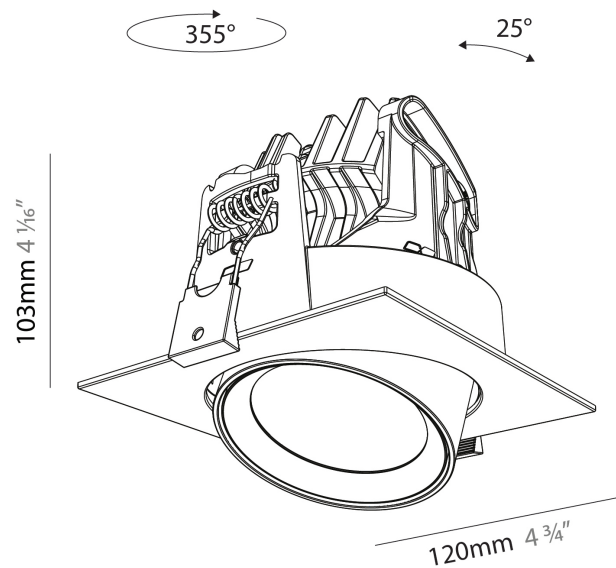

PHYSICAL

Aperture Sizes - Downlights: 2"
Shape: Cylinder
Diameter (mm): 120
Diameter (in): 4 3/4
Length (mm): 120
Length (in): 4 3/4
Height (mm): 105
Height (in): 4 1/8
Min. Recessing Depth (mm): 120
Min. Recessing Depth (in): 4 3/4
Weight (kg): 0.665
Diffuser: Lens Pack - No Lens / Opal / Linear Spread Lens / Honeycomb / Spread Lens
Fixture Finish: SSR / BKV / CWI / CRY / HAB / UFT / ITA / RUA / FTG / MYG / LOD / PUS / FRO / FUP / KIA / POP / BLS / SPG / MEY / GOH / CHC / COM / ABZ / JAG / OBR / MOS / ROR
Fixture Material: Aluminum
Cut-out Measurements: Dia. 112mm / 4 7/16"

ELECTRICAL

Lamp Type: LED (Zhaga Standard)
Input Wattage (W): 34
Total Output Wattage (W): 30.9
Dimming: Tri-Mode (Non-Dimming and Phase Dimming (120Vac only) and 0-10V Dimming)
Driver Included: No
Driver Location: Recessed Housing
Driver Type: Constant Current - Universal
Driver Class: Class 2
Input Voltage (V): 120 - 277
Constant Current (MA): 900

LED

Color Temperature (°K): 2700 / 3000 / 3500 / 4000
Max. Delivered Lumen (lm): 2434 / 2534 / 2643 / 2768
Nominal Lumen (lm): 2788 / 2903 / 3027 / 3170
CRI: >90 CRI
Lamp Life (hrs): 50000

OPTICAL

Reflector°: 24 / 36 / 54
Adjustability: Rotational 350° / Tilt 25°

RATINGS AND CERTIFICATIONS

Certified By: CSA Certified to UL and CSA Standards
IP rating: IP20