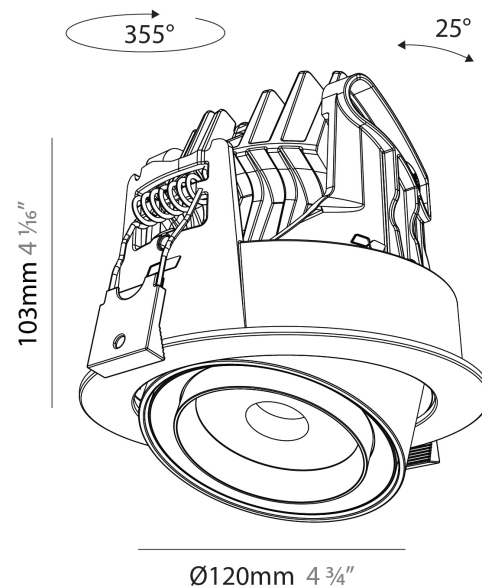

GENERAL

Series: Centriq
Subseries: Centriq Round Flex Adjustable
Partner: Prolicht
Division: Architectural
Installation: Recessed
Product Type: Downlight
Mounting Location: Ceiling
Light Distribution: Adjustable / Downlight

PHYSICAL

Aperture Sizes - Downlights: 2"
Shape: Cylinder
Diameter (mm): 120
Diameter (in): 4 ¾
Height (mm): 105
Height (in): 4 ⅞
Min. Recessing Depth (mm): 120
Min. Recessing Depth (in): 4 ¾
Weight (kg): 0.666
Fixture Finish: [SSR / BKV / CWI / CRY / HAB / UFT / ITA / RUA / FTG / MYG / LOD / PUS / FRO / FUP / KIA / POP / BLS / SPG / MEY / GOH / CHC / COM / ABZ / JAG / OBR / MOS / ROR](#)
Fixture Material: Aluminum
Cut-out Measurements: Dia. 112mm / 4 7/16"

ELECTRICAL

Lamp Type: LED (Zhaga Standard)
Input Wattage (W): 8.2
Total Output Wattage (W): 7.3
Dimming: Dali Dimming
Driver Included: No
Driver Location: Recessed Housing
Driver Type: Constant Current - Universal
Driver Class: Class 2
Input Voltage (V): 120 - 277
Constant Current (MA): 200

LED

Color Temperature (°K): 2700-6500 Tunable White
Max. Delivered Lumen (lm): 391 - 451
Nominal Lumen (lm): 576 - 664
CRI: >90 CRI
Lamp Life (hrs): 50000

OPTICAL

Beam Angle: [14 - 46](#)
Adjustability: Rotational 350° / Tilt 25°

RATINGS AND CERTIFICATIONS

Certified By: CSA Certified to UL and CSA Standards
IP rating: IP20