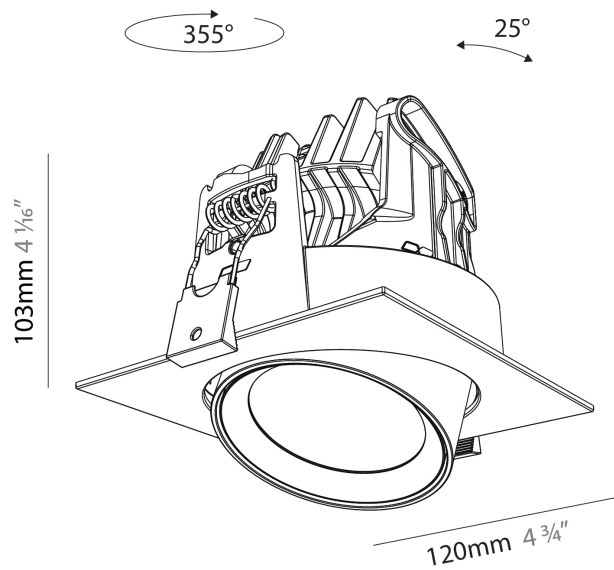

GENERAL

Series: Centriq
Subseries: Centriq Square Adjustable
Partner: Prolicht
Division: Architectural
Installation: Recessed
Product Type: Downlight
Mounting Location: Ceiling
Light Distribution: Adjustable / Downlight

PHYSICAL

Aperture Sizes - Downlights: 2"
Shape: Cylinder
Diameter (mm): 120
Diameter (in): 4 3/4
Length (mm): 120
Length (in): 4 3/4
Height (mm): 105
Height (in): 4 1/8
Min. Recessing Depth (mm): 120
Min. Recessing Depth (in): 4 3/4
Weight (kg): 0.665
Diffuser: Lens Pack - No Lens / Opal / Linear Spread Lens / Honeycomb / Spread Lens
Fixture Finish: SSR / BKV / CWI / CRY / HAB / UFT / ITA / RUA / FTG / MYG / LOD / PUS / FRO / FUP / KIA / POP / BLS / SPG / MEY / GOH / CHC / COM / ABZ / JAG / OBR / MOS / ROR
Fixture Material: Aluminum
Cut-out Measurements: Dia. 112mm / 4 7/16"

ELECTRICAL

Lamp Type: LED (Zhaga Standard)
Input Wattage (W): 27.4
Total Output Wattage (W): 24.6
Dimming: Dali Dimming
Driver Included: No
Driver Location: Recessed Housing
Driver Type: Constant Current - Universal
Driver Class: Class 2
Input Voltage (V): 120 - 277
Constant Current (MA): 700

LED

Color Temperature (°K): 2700-6500 Tunable White
Max. Delivered Lumen (lm): 2058 - 2329
Nominal Lumen (lm): 2497 - 2827
CRI: >90 CRI
Lamp Life (hrs): 50000

OPTICAL

Reflector°: 24 / 34 / 54
Adjustability: Rotational 350° / Tilt 25°

RATINGS AND CERTIFICATIONS

Certified By: CSA Certified to UL and CSA Standards
IP rating: IP20