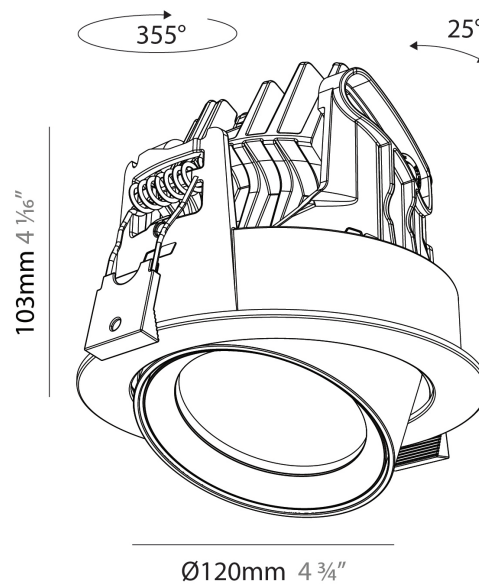

GENERAL

Series: Centriq
Subseries: Centriq Round Adjustable
Partner: Prolicht
Division: Architectural
Installation: Recessed
Product Type: Downlight
Mounting Location: Ceiling
Light Distribution: Adjustable / Downlight

PHYSICAL

Aperture Sizes - Downlights: 2"
Shape: Cylinder
Diameter (mm): 120
Diameter (in): 4 ¾
Height (mm): 105
Height (in): 4 ⅙
Min. Recessing Depth (mm): 120
Min. Recessing Depth (in): 4 ¾
Weight (kg): 0.651
Diffuser: Lens Pack - No Lens / Opal / Linear Spread Lens / Honeycomb / Spread Lens
Fixture Finish: SSR / BKV / CWI / CRY / HAB / UFT / ITA / RUA / FTG / MYG / LOD / PUS / FRO / FUP / KIA / POP / BLS / SPG / MEY / GOH / CHC / COM / ABZ / JAG / OBR / MOS / ROR
Fixture Material: Aluminum
Cut-out Measurements: Dia. 112mm / 4 7/16"

ELECTRICAL

Lamp Type: LED (Zhaga Standard)
Input Wattage (W): 27.4
Total Output Wattage (W): 24.6
Dimming: Dali Dimming
Driver Included: No
Driver Location: Recessed Housing
Driver Type: Constant Current - Universal
Driver Class: Class 2
Input Voltage (V): 120 - 277
Constant Current (MA): 700

LED

Color Temperature (°K): 2700-6500 Tunable White
Max. Delivered Lumen (lm): Max 2403
Nominal Lumen (lm): 2827
CRI: >90 CRI
Lamp Life (hrs): 50000

OPTICAL

Reflector°: 24 / 34 / 54
Adjustability: Rotational 350°; Tilt 90°

RATINGS AND CERTIFICATIONS

Certified By: Certified for North American Standards
IP rating: IP20