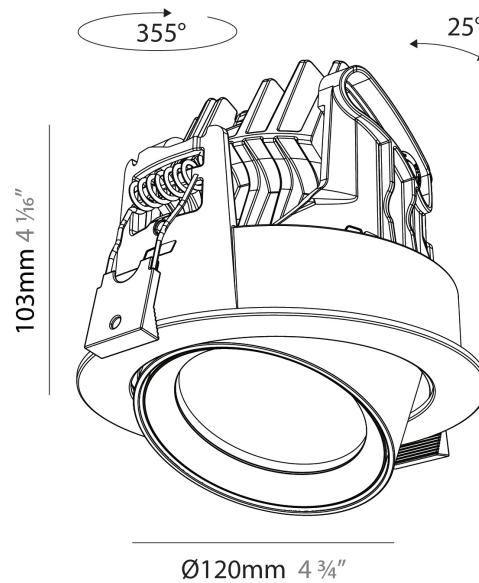

PHYSICAL

Aperture Sizes - Downlights: 2"
Shape: Cylinder
Diameter (mm): 120
Diameter (in): 4 3/4"
Height (mm): 105
Height (in): 4 1/8"
Min. Recessing Depth (mm): 120
Min. Recessing Depth (in): 4 3/4"
Weight (kg): 0.651
Diffuser: Lens Pack - No Lens / Opal / Linear Spread Lens / Honeycomb / Spread Lens
Fixture Finish: SSR / BKV / CWI / CRY / HAB / UFT / ITA / RUA / FTG / MYG / LOD / PUS / FRO / FUP / KIA / POP / BLS / SPG / MEY / GOH / CHC / COM / ABZ / JAG / OBR / MOS / ROR
Fixture Material: Aluminum
Cut-out Measurements: Dia. 112mm / 4 7/16"

ELECTRICAL

Lamp Type: LED (Zhaga Standard)
Input Wattage (W): 34
Total Output Wattage (W): 30.9
Dimming: Tri-Mode (Non-Dimming and Phase Dimming (120Vac only) and 0-10V Dimming)
Driver Included: No
Driver Location: Recessed Housing
Driver Type: Constant Current - Universal
Driver Class: Class 2
Input Voltage (V): 120 - 277
Constant Current (MA): 900

LED

Color Temperature (°K): 2700 / 3000 / 3500 / 4000
Max. Delivered Lumen (lm): 3148 / 3355 / 3406 / 3524
Nominal Lumen (lm): 3921 / 4177 / 4242 / 4389
CRI: >90 CRI
Lamp Life (hrs): 50000

OPTICAL

Reflector°: 24 / 36 / 54
Adjustability: Rotational 350° / Tilt 25°

RATINGS AND CERTIFICATIONS

Certified By: Certified for North American Standards
IP rating: IP20