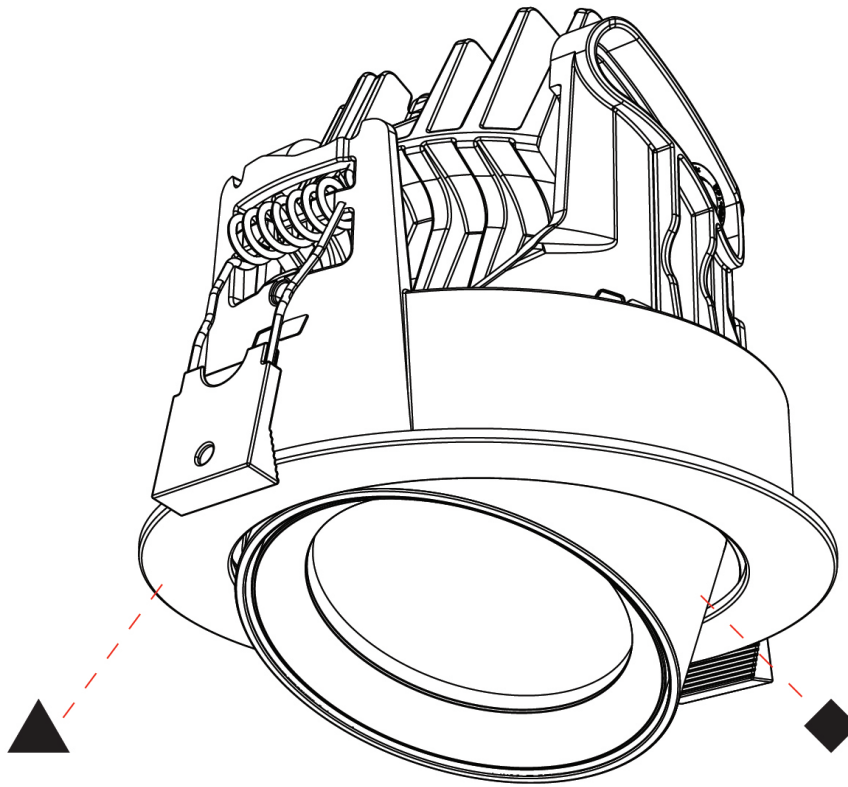

CENTRIQ ROUND ADJUSTABLE RECESSED

A35974-

PROJECT

TYPE

SPECIFIER

QUANTITY

DATE

A