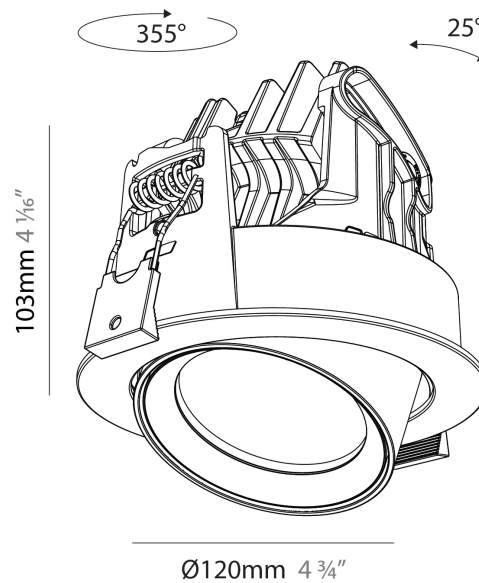

PHYSICAL

Aperture Sizes - Downlights: 2"
Shape: Cylinder
Diameter (mm): 120
Diameter (in): 4 3/4
Height (mm): 105
Height (in): 4 1/8
Min. Recessing Depth (mm): 120
Min. Recessing Depth (in): 4 3/4
Weight (kg): 0.649
Diffuser: Lens Pack - No Lens / Opal / Linear Spread Lens / Honeycomb / Spread Lens
Fixture Finish: SSR / BKV / CWI / CRY / HAB / UFT / ITA / RUA / FTG / MYG / LOD / PUS / FRO / FUP / KIA / POP / BLS / SPG / MEY / GOH / CHC / COM / ABZ / JAG / OBR / MOS / ROR
Fixture Material: Aluminum
Cut-out Measurements: Dia. 112mm / 4 7/16"

ELECTRICAL

Lamp Type: LED (Zhaga Standard)
Input Wattage (W): 27.3
Total Output Wattage (W): 24.5
Dimming: Tri-Mode (Non-Dimming and Phase Dimming (120Vac only) and 0-10V Dimming)
Driver Included: No
Driver Location: Recessed Housing
Driver Type: Constant Current - Universal
Driver Class: Class 2
Input Voltage (V): 120 - 277
Constant Current (MA): 700

LED

Color Temperature (°K): 2700 / 3000 / 3500 / 4000
Max. Delivered Lumen (lm): 2348 / 2444 / 2549 / 2669
Nominal Lumen (lm): 2788 / 2903 / 3027 / 3170
CRI: >90 CRI
Lamp Life (hrs): 50000

OPTICAL

Reflector°: 20 / 32 / 54
Adjustability: Rotational 350°; Tilt 90°

RATINGS AND CERTIFICATIONS

Certified By: Certified for North American Standards
IP rating: IP20