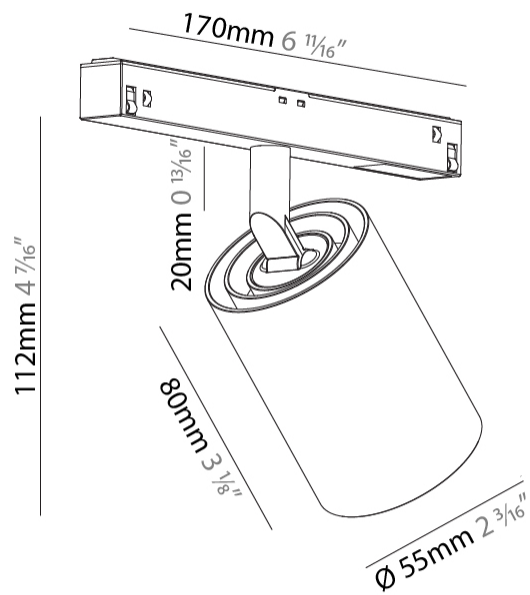

1. To build a product code in our configurator select the specify button on the base model # product page
2. To build a manual product code on this datasheet choose from the options listed below in blue font and add the suffix to the base model #

GENERAL

Series: Centriq
Subseries: Centriq for Clicktrack
Partner: Prolicht
Division: Architectural
Installation: Track
Product Type: Track System Low Voltage
Mounting Location: Ceiling
Light Distribution: Adjustable

PHYSICAL

Aperture Sizes - Downlights: 2"
Shape: Cylinder
Diameter (mm): 55
Diameter (in): 2 ³/₁₆"
Length (mm): 170
Length (in): 6 ¹¹/₁₆"
Height (mm): 112
Height (in): 4 ⁷/₁₆"

Fixture Finish: SSR / BKV / CWI / CRY / HAB / UFT / ITA / RUA / FTG / MYG / LOD / PUS / FRO / FUP / KIA / POP / BLS / SPG / MEY / GOH / CHC / COM / ABZ / JAG / OBR / MOS / ROR

Fixture Material: Aluminum

ELECTRICAL

Lamp Type: LED (Zhaga Standard)
Input Wattage (W): 9
Total Output Wattage (W): 8.2
Dimming: Non-Dimmable
Driver Included: No
Driver Location: Remote
Driver Type: Constant Voltage - Universal
Driver Class: Class 2
Input Voltage (V): 48
Constant Current (MA): 700
Upon Request: 0-10Vdc dimming / DALI dimming

LED

Number of LEDs: 1
Color Temperature (°K): 2700 / 3000 / 4000
Max. Delivered Lumen (lm): 380 / 410 / 440
CRI: >90 CRI

OPTICAL

Reflector°: 9
Adjustability: Rotational 360°; Tilt 90° (±45°)

RATINGS AND CERTIFICATIONS

Certified By: Certified for North American Standards
IP rating: IP20