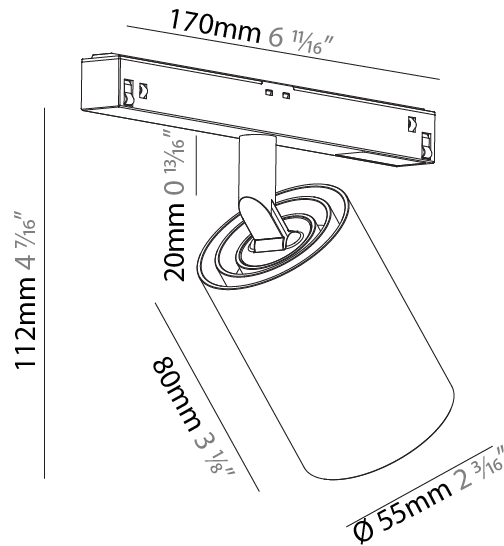

GENERAL

Series: Centriq
Subseries: Centriq for Clicktrack
Partner: Prolicht
Division: Architectural
Installation: Track
Product Type: Track System Low Voltage
Mounting Location: Ceiling
Light Distribution: Adjustable

PHYSICAL

Aperture Sizes - Downlights: 2"
Shape: Cylinder
Diameter (mm): 55
Diameter (in): 2 3/16
Length (mm): 170
Length (in): 6 11/16
Height (mm): 112
Height (in): 4 7/16

Fixture Finish: SSR / BKV / CWI / CRY / HAB / UFT / ITA / RUA / FTG / MYG / LOD / PUS / FRO / FUP / KIA / POP / BLS / SPG / MEY / GOH / CHC / COM / ABZ / JAG / OBR / MOS / ROR

Fixture Material: Aluminum

ELECTRICAL

Lamp Type: LED (Zhaga Standard)
Input Wattage (W): 12
Total Output Wattage (W): 10.9
Dimming: Non-Dimmable
Driver Included: No
Driver Location: Remote
Driver Type: Constant Voltage - Universal
Driver Class: Class 2
Input Voltage (V): 48
Constant Current (MA): 580
Upon Request: 0-10Vdc dimming / DALI dimming

LED

Number of LEDs: 1
Color Temperature (°K): 2700 / 3000 / 4000
Max. Delivered Lumen (lm): 750 / 780 / 840
CRI: >90 CRI

OPTICAL

Reflector: 18 / 26 / 34 / 36 / 52
Adjustability: Rotational 360°; Tilt 90° (±45°)

RATINGS AND CERTIFICATIONS

Certified By: Certified for North American Standards
IP rating: IP20