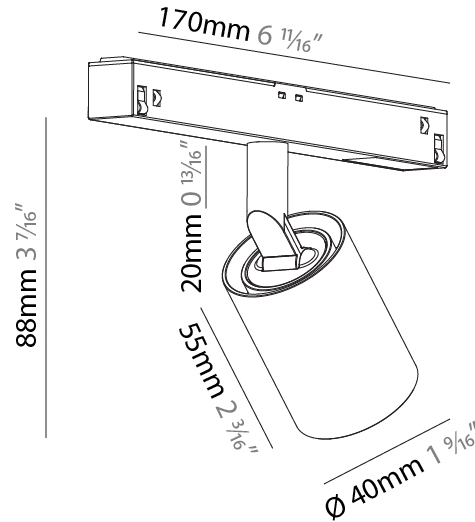

1. To build a product code in our configurator select the specify button on the base model # product page
2. To build a manual product code on this datasheet choose from the options listed below in blue font and add the suffix to the base model #

GENERAL

Series: Centriq
Subseries: Centriq for Clicktrack
Brand: Prolicht
Division: Architectural
Mounting Type: Track
Mounting Location: Ceiling
Subcategory: Spots

PHYSICAL

Shape: Cylinder
Diameter (mm): 40
Diameter (in): 1 9/16
Length (mm): 170
Length (in): 6 13/16
Height (mm): 88
Height (in): 3 7/16
Light Distribution: Adjustable / Direct
Fixture Finish: SSR / BKV / CWI / CRY / HAB / UFT / ITA / RUA / FTG / MYG / LOD / PUS / FRO / FUP / KIA / POP / BLS / SPG / MEY / GOH / GUM / CHC / COM / ABZ / JAG / OBR / MOS / ROR
Fixture Material: Aluminum

ELECTRICAL

Lamp Type: LED (Zhaga Standard)
Input Wattage (W): 6
Total Output Wattage (W): 5.4
Dimming: Non-Dimmable
Driver Included: No
Driver Location: Remote
Driver Type: Constant Voltage - Universal
Driver Class: Class 2
Input Voltage (V): 48
Constant Current (MA): 490
Upon Request: 0-10Vdc dimming / DALI dimming

LED

Number of LEDs: 1
Color Temperature (°K): 2700 / 3000 / 4000
Max. Delivered Lumen (lm): 360 / 390 / 420
CRI: >90 CRI

OPTICAL

Reflector°: 10
Adjustability: Rotational 360°; Tilt 90° (±45°)

RATINGS AND CERTIFICATIONS

Certified By: Certified for North American Standards
IP rating: IP20