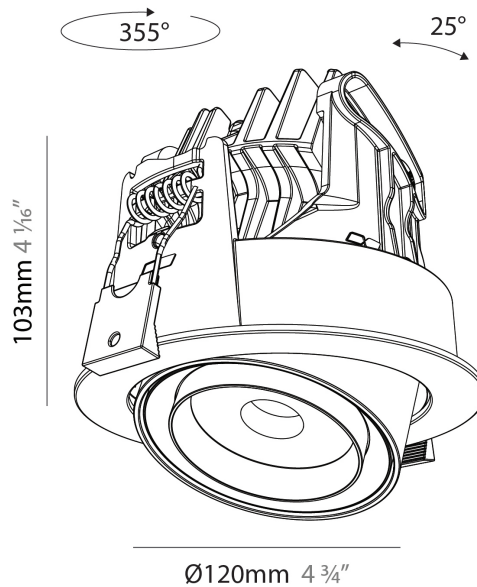

GENERAL

Series: Centriq
Subseries: Centriq Round Flex Adjustable
Brand: Prolicht
Division: Architectural
Mounting Type: Recessed
Mounting Location: Ceiling
Subcategory: Spots

PHYSICAL

Shape: Cylinder
Diameter (mm): 120
Diameter (in): 4 ¾
Height (mm): 105
Height (in): 4 ⅛
Min. Recessing Depth (mm): 120
Min. Recessing Depth (in): 4 ¾
Light Distribution: Adjustable / Direct
Weight (kg): 0.666
Fixture Finish: SSR / BKV / CWI / CRY / HAB / UFT / ITA / RUA / FTG / MYG / LOD / PUS / FRO / FUP / KIA / POP / BLS / SPG / MEY / GOH / GUM / CHC / COM / ABZ / JAG / OBR / MOS / ROR
Fixture Material: Aluminum
Cut-out Measurements: Dia. 112mm / 4 7/16"

ELECTRICAL

Lamp Type: LED (Zhaga Standard)
Input Wattage (W): 8.2
Total Output Wattage (W): 7.3
Dimming: Dali Dimming
Driver Included: No
Driver Location: Remote
Driver Type: Constant Current - Universal
Driver Class: Class 2
Input Voltage (V): 120 - 277
Constant Current (MA): 200

LED

Color Temperature (°K): 2700-6500 Tunable White
Max. Delivered Lumen (lm): 391 - 451
Nominal Lumen (lm): 576 - 664
CRI: >90 CRI
Lamp Life (hrs): 50000

OPTICAL

Beam Angle: 14 - 46
Adjustability: Rotational 350° / Tilt 25°

RATINGS AND CERTIFICATIONS

Certified By: CSA Certified to UL and CSA Standards
IP rating: IP20