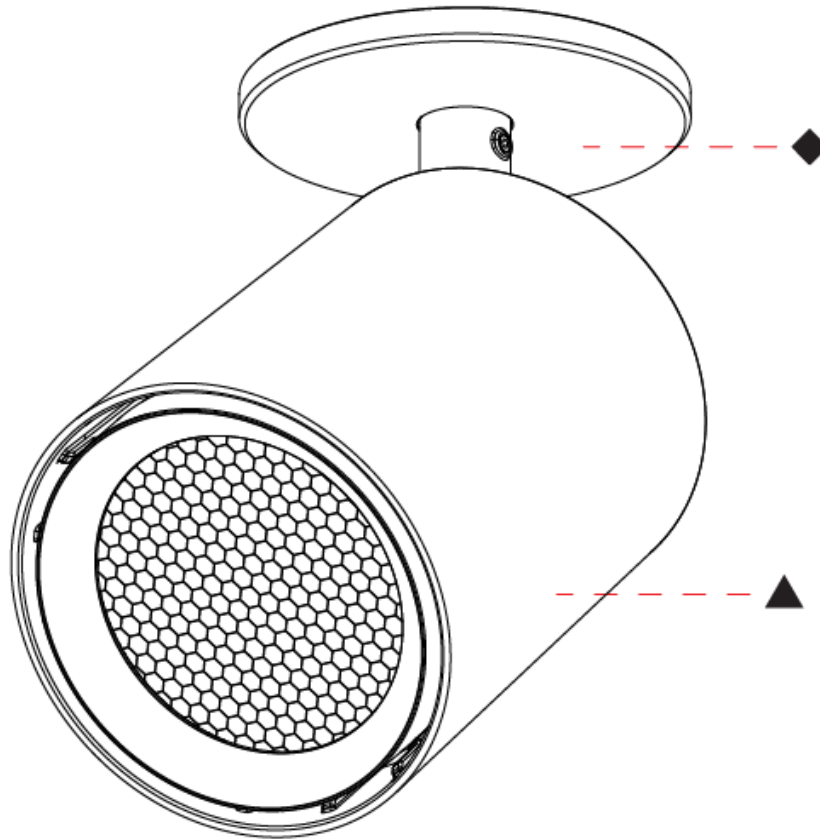

A3D446-

PROJECT	_____
TYPE	_____
SPECIFIER	_____
QUANTITY	_____
DATE	_____

A