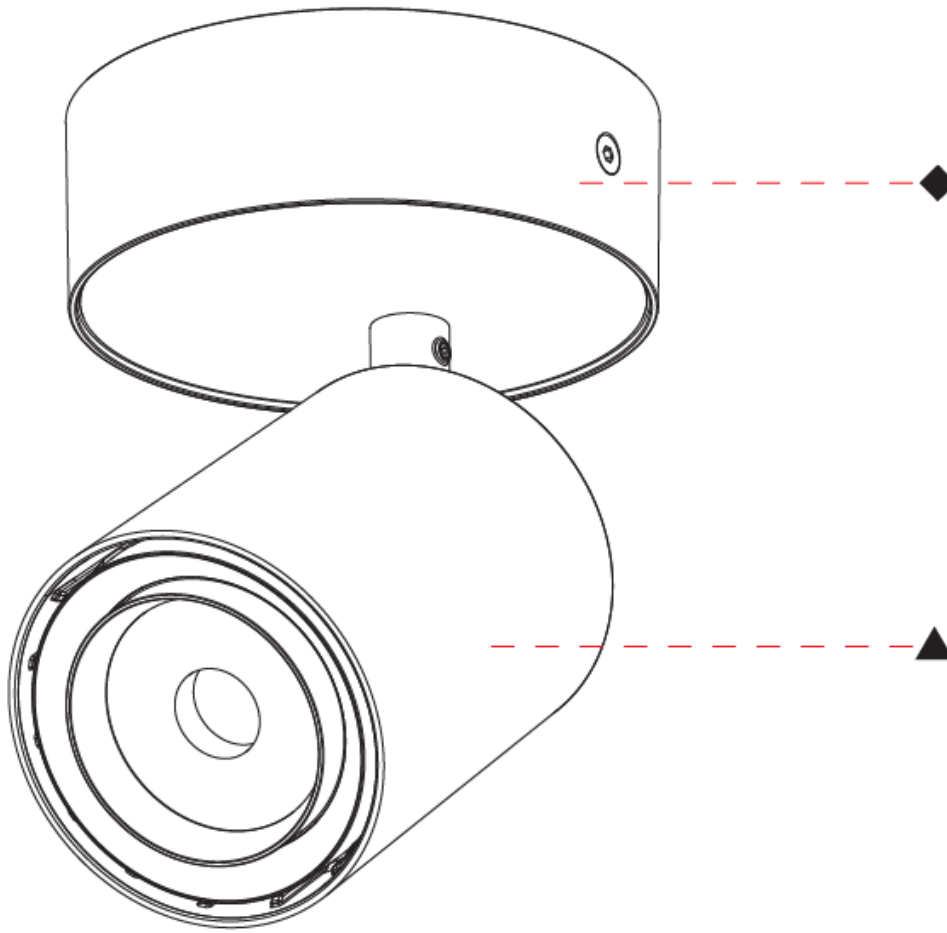

CENTRIQ IN FLEX SURFACE

A3D435-

PROJECT _____

TYPE _____

SPECIFIER _____

QUANTITY _____

DATE _____

A