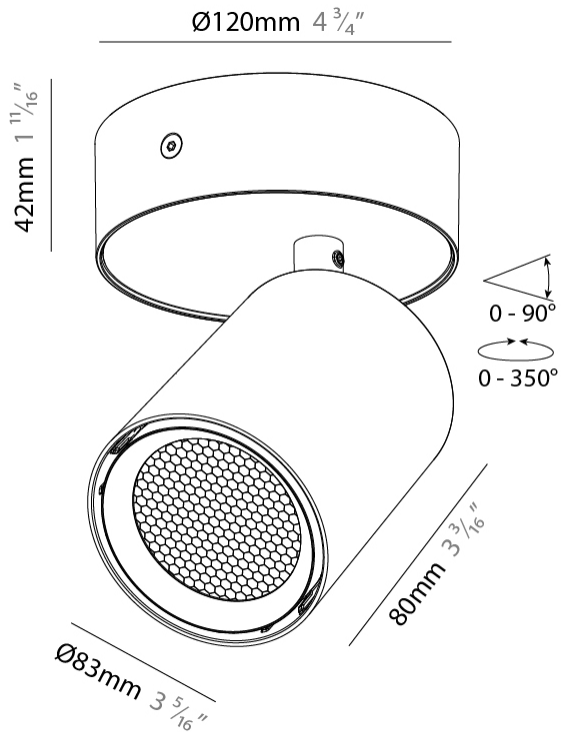

A3D333-

base number LED Dimming Color Temperature Finishes (Diamond) Finishes (Triangle) Beam Angle Options

1. To build a product code in our configurator select the specify button on the base model # product page
2. To build a manual product code on this datasheet choose from the options listed below in blue font and add the suffix to the base model #

GENERAL

Series: Centriq
Subseries: Centriq In
Partner: Prolicht
Division: Architectural
Installation: Surface
Product Type: Spots
Mounting Location: Ceiling
Light Distribution: Adjustable / Downlight

PHYSICAL

Shape: Cylinder
Diameter (mm): 83
Diameter (in): 2 ⁹/₁₆
Height (mm): 185
Height (in): 7 ⁵/₁₆
Fixture Finish: SSR / BKV / CWI / CRY / HAB / UFT / ITA / RUA / FTG / MYG / LOD / PUS / FRO / FUP / KIA / POP / BLS / SPG / MEY / GOH / CHC / COM / ABZ / JAG / OBR / MOS / ROR
Fixture Material: Aluminum

ELECTRICAL

Lamp Type: LED
Input Wattage (W): 36.2
Dimming: [Non-Dimming / DALI Dimming](#)
Driver Type: Constant Current - Universal
Driver Class: Class 2
Input Voltage (V): 120
Constant Current (mA): 900mA
Upon Request: 0-10V dimming / Phase Dimming

LED

Color Temperature (°K): 2700 / 3000 / 3500 / 4000
Max. Delivered Lumen (lm): Max 3450
Nominal Lumen (lm): Max 3952
CRI: >90 CRI
Lamp Life (hrs): 50000

OPTICAL

Beam Angle: [24](#), [36](#), [52](#)
Adjustability: Rotational 350°; Tilt 90°

RATINGS AND CERTIFICATIONS

Certified By: Certified for North American Standards
IP rating: IP20
Glare Rating: ≤ 16