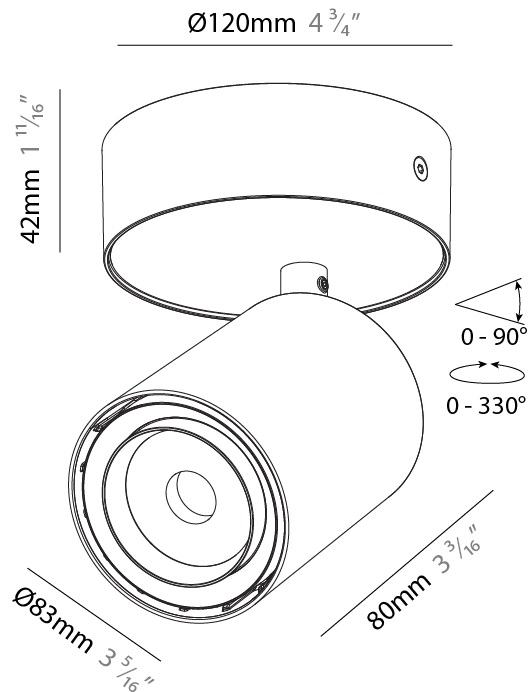

1. To build a product code in our configurator select the specify button on the base model # product page
2. To build a manual product code on this datasheet choose from the options listed below in blue font and add the suffix to the base model #

GENERAL

Series: Centriq
Subseries: Centriq In Flex
Partner: Prolicht
Division: Architectural
Installation: Surface
Product Type: Spots
Mounting Location: Ceiling
Light Distribution: Adjustable / Downlight

PHYSICAL

Shape: Cylinder
Diameter (mm): 83
Diameter (in): 2 ⁹/₁₆
Height (mm): 185
Height (in): 7 ⁵/₁₆
Weight (kg): 1.1
Fixture Finish: SSR / BKV / CWI / CRY / HAB / UFT / ITA / RUA / FTG / MYG / LOD / PUS / FRO / FUP / KIA / POP / BLS / SPG / MEY / GOH / CHC / COM / ABZ / JAG / OBR / MOS / ROR
Fixture Material: Aluminum

ELECTRICAL

Lamp Type: LED
Input Wattage (W): 20.6
Dimming: Non-Dimming / DALI Dimming
Driver Included: Yes
Driver Location: Integrated
Driver Type: Constant Current - Universal
Driver Class: Class 2
Input Voltage (V): 120
Upon Request: 0-10V dimming / Phase Dimming

LED

Color Temperature (°K): 2700 / 3000 / 3500 / 4000
Max. Delivered Lumen (lm): Max 1447
Nominal Lumen (lm): Max 1907
CRI: >90 CRI
Lamp Life (hrs): 50000

OPTICAL

Beam Angle: 18, 36, 46
Adjustability: Rotational 350°; Tilt 90°

RATINGS AND CERTIFICATIONS

Certified By: Certified for North American Standards
IP rating: IP20
Glare Rating: ≤ 16