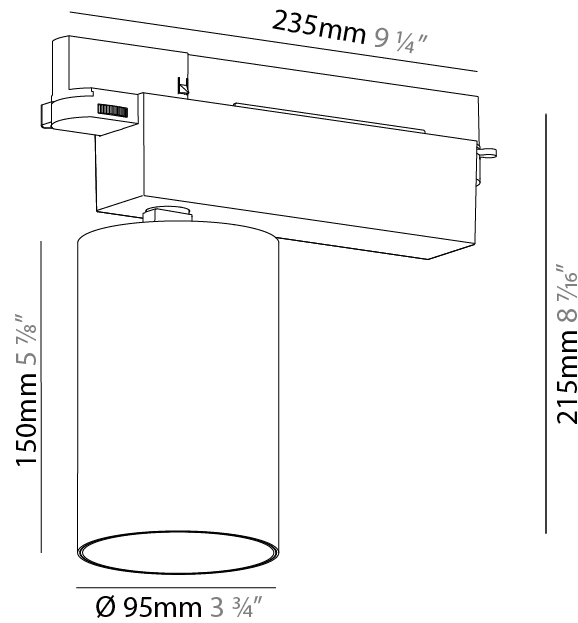

GENERAL

Series: Centriq
Subseries: Centriq 95
Brand: Prolicht
Division: Architectural
Mounting Type: Track
Mounting Location: Ceiling
Subcategory: Spots

PHYSICAL

Shape: Cylinder
Diameter (mm): 95
Diameter (in): 3 3/4
Length (mm): 235
Length (in): 9 1/4
Height (mm): 150
Height (in): 5 7/8
Light Distribution: Adjustable / Direct
Weight (kg): 1.495
Weight (lbs): 3.3
Fixture Finish: SSR / BKV / CWI / CRY / HAB / LAG / UFT / ITA / RUA / RUR / MIC / FTG / MYG / TWT / LOD / PUS / FRO / FUP / KIA / POP / BLS / SPG / MEY / GOH / GUM / CHC / COM / ABZ / JAG / OBR / MOS / ROR
Fixture Material: Aluminum

ELECTRICAL

Lamp Type: LED (Zhaga Standard)
Input Wattage (W): 26
Total Output Wattage (W): 23.6
Dimming: Tri-Mode (Non-Dimming and Phase Dimming (120Vac only) and 0-10V Dimming)
Driver Included: Yes
Driver Location: Integrated
Driver Type: Constant Current - Universal
Driver Class: Class 2
Input Voltage (V): 120 - 277
Constant Current (MA): 700

LED

Number of LEDs: 1
Color Temperature (°K): 2700 / 3000 / 3500 / 4000
Max. Delivered Lumen (lm): 2148 / 2289 / 2357 / 2405
Nominal Lumen (lm): 3113 / 3317 / 3416 / 3486
CRI: >90 CRI
Lamp Life (hrs): 50000
Upon Request: Special Color Temperature Special Led

OPTICAL

Reflector: 18 / 26 / 40
Adjustability: Rotational 340°; Tilt 90°
Upon Request: Special Beam Angles

RATINGS AND CERTIFICATIONS

Certified By: Certified for North American Standards
IP rating: IP20