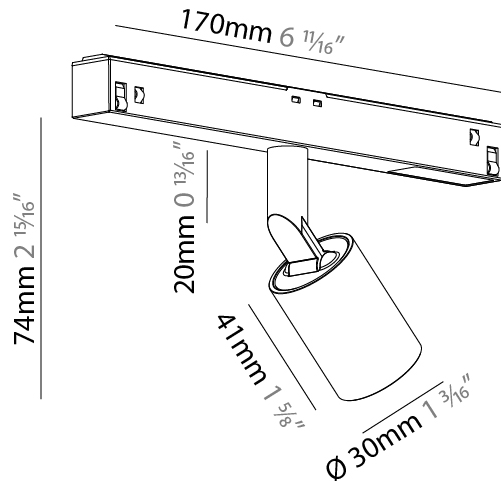

1. To build a product code in our configurator select the specify button on the base model # product page
2. To build a manual product code on this datasheet choose from the options listed below in blue font and add the suffix to the base model #

GENERAL

Series: Centriq
Subseries: Centriq for Clicktrack
Brand: Prolicht
Division: Architectural
Mounting Type: Track
Mounting Location: Ceiling
Subcategory: Spots

PHYSICAL

Shape: Cylinder
Diameter (mm): 40
Diameter (in): 1 9/16
Length (mm): 170
Length (in): 6 11/16
Height (mm): 88
Height (in): 3 7/16
Light Distribution: Adjustable / Direct
Fixture Finish: SSR / BKV / CWI / CRY / HAB / LAG / UFT / ITA / RUA / RUR / MIC / FTG / MYG / TWT / LOD / PUS / FRO / FUP / KIA / POP / BLS / SPG / MEY / GOH / GUM / CHC / COM / ABZ / JAG / OBR / MOS / ROR
Fixture Material: Aluminum

ELECTRICAL

Lamp Type: LED (Zhaga Standard)
Input Wattage (W): 6
Total Output Wattage (W): 5.4
Dimming: Non-Dimmable
Driver Included: No
Driver Location: Remote
Driver Type: Constant Voltage - Universal
Driver Class: Class 2
Input Voltage (V): 48
Constant Current (MA): 340
Upon Request: 0-10Vdc dimming / DALI dimming

LED

Number of LEDs: 1
Color Temperature (°K): 2700 / 3000 / 4000
Max. Delivered Lumen (lm): 494 / 519 / 526
CRI: >90 CRI

OPTICAL

Reflector°: 20 / 40 / 50
Optic°: 31 / 36
Adjustability: Rotational 360°; Tilt 90° (±45°)

RATINGS AND CERTIFICATIONS

Certified By: Certified for North American Standards
IP rating: IP20