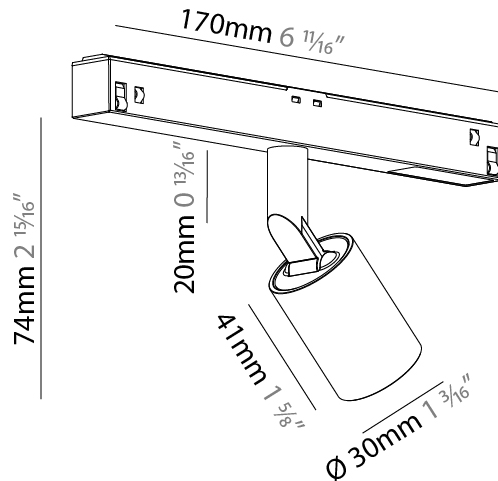

1. To build a product code in our configurator select the specify button on the base model # product page
2. To build a manual product code on this datasheet choose from the options listed below in blue font and add the suffix to the base model #

GENERAL

Series: Centriq
Subseries: Centriq for Clicktrack
Brand: Prolicht
Division: Architectural
Mounting Type: Track
Mounting Location: Ceiling
Subcategory: Spots

PHYSICAL

Shape: Cylinder
Diameter (mm): 30
Diameter (in): 1 3/16
Length (mm): 170
Length (in): 6 11/16
Height (mm): 74
Height (in): 2 15/16
Light Distribution: Adjustable / Direct
Fixture Finish: SSR / BKV / CWI / CRY / HAB / LAG / UFT / ITA / RUA / RUR / MIC / FTG / MYG / TWT / LOD / PUS / FRO / FUP / KIA / POP / BLS / SPG / MEY / GOH / GUM / CHC / COM / ABZ / JAG / OBR / MOS / ROR
Fixture Material: Aluminum

ELECTRICAL

Lamp Type: LED (Zhaga Standard)
Input Wattage (W): 4
Total Output Wattage (W): 3.6
Dimming: Non-Dimmable
Driver Included: No
Driver Location: Remote
Driver Type: Constant Voltage - Universal
Driver Class: Class 2
Input Voltage (V): 48
Constant Current (mA): 340
Upon Request: 0-10Vdc dimming / DALI dimming

LED

Number of LEDs: 1
Color Temperature (°K): 2700 / 3000 / 4000
Max. Delivered Lumen (lm): 260 / 270 / 290
CRI: >90 CRI

OPTICAL

Optic°: 24 / 32
Adjustability: Rotational 360°; Tilt 90° (±45°)

RATINGS AND CERTIFICATIONS

Certified By: Certified for North American Standards
IP rating: IP20