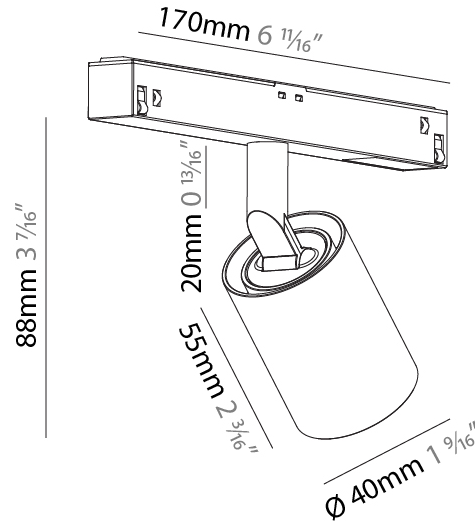

1. To build a product code in our configurator select the specify button on the base model # product page
2. To build a manual product code on this datasheet choose from the options listed below in blue font and add the suffix to the base model #

GENERAL

Series: Centriq
Subseries: Centriq for Clicktrack
Brand: Prolicht
Division: Architectural
Mounting Type: Track
Mounting Location: Ceiling
Subcategory: Spots

PHYSICAL

Shape: Cylinder
Diameter (mm): 40
Diameter (in): 1 9/16
Length (mm): 170
Length (in): 6 1/4
Height (mm): 88
Height (in): 3 7/16
Light Distribution: Adjustable / Direct
Fixture Finish: SSR / BKV / CWI / CRY / HAB / LAG / UFT / ITA / RUA / RUR / MIC / FTG / MYG / TWT / LOD / PUS / FRO / FUP / KIA / POP / BLS / SPG / MEY / GOH / GUM / CHC / COM / ABZ / JAG / OBR / MOS / ROR
Fixture Material: Aluminum

ELECTRICAL

Lamp Type: LED (Zhaga Standard)
Input Wattage (W): 6
Total Output Wattage (W): 5.4
Dimming: Non-Dimmable
Driver Included: No
Driver Location: Remote
Driver Type: Constant Voltage - Universal
Driver Class: Class 2
Input Voltage (V): 48
Constant Current (mA): 490
Upon Request: 0-10Vdc dimming / DALI dimming

LED

Number of LEDs: 1
Color Temperature (°K): 2700 / 3000 / 4000
Max. Delivered Lumen (lm): 360 / 390 / 420
CRI: >90 CRI

OPTICAL

Reflector°: 10
Adjustability: Rotational 360°; Tilt 90° (±45°)

RATINGS AND CERTIFICATIONS

Certified By: Certified for North American Standards
IP rating: IP20