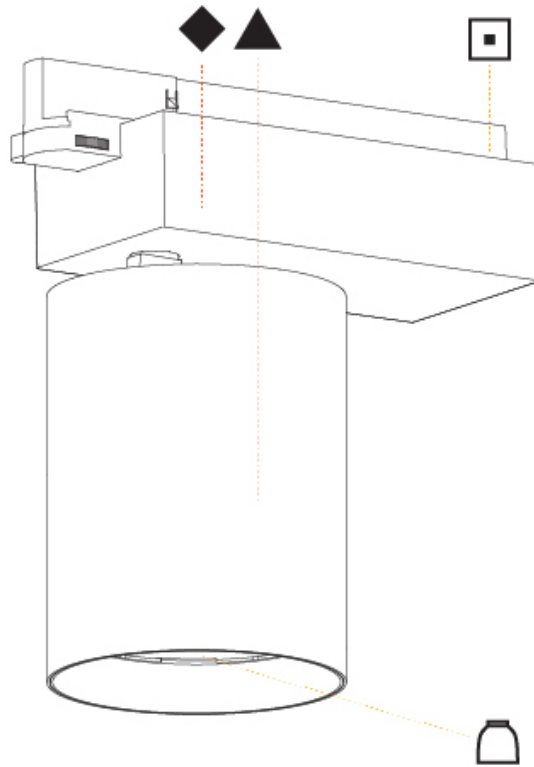

CENTRIQ 125 TRACK

A3T024-

PROJECT

TYPE

SPECIFIER

QUANTITY

DATE

A