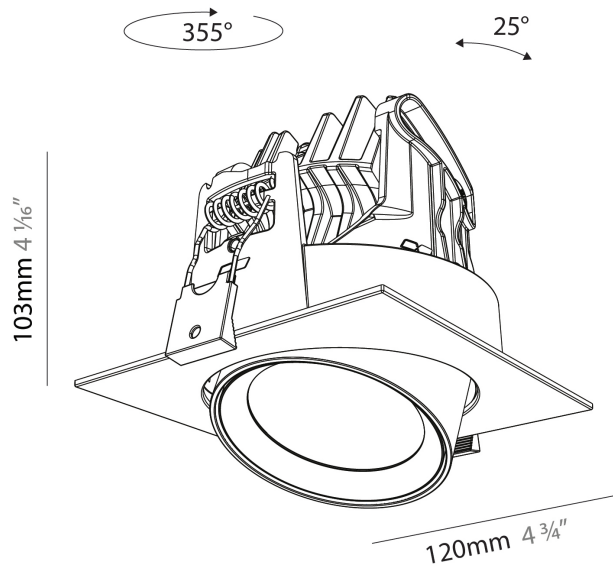

PHYSICAL

Shape: Cylinder
Diameter (mm): 120
Diameter (in): 4 3/4
Length (mm): 120
Length (in): 4 3/4
Height (mm): 105
Height (in): 4 1/8
Min. Recessing Depth (mm): 120
Min. Recessing Depth (in): 4 3/4
Light Distribution: Adjustable / Direct
Weight (kg): 0.665
Diffuser: Lens Pack - No Lens / Opal / Linear Spread Lens / Honeycomb / Spread Lens
Fixture Finish: SSR / BKV / CWI / CRY / HAB / LAG / UFT / ITA / RUA / RUR / MIC / FTG / MYG / TWT / LOD / PUS / FRO / FUP / KIA / POP / BLS / SPG / MEY / GOH / GUM / CHC / COM / ABZ / JAG / OBR / MOS / ROR
Fixture Material: Aluminum
Cut-out Measurements: Dia. 112mm / 4 7/16"

ELECTRICAL

Lamp Type: LED (Zhaga Standard)
Input Wattage (W): 27.3
Total Output Wattage (W): 24.5
Dimming: Tri-Mode (Non-Dimming and Phase Dimming (120Vac only) and 0-10V Dimming)
Driver Included: Yes
Driver Location: Recessed Housing
Driver Type: Constant Current - Universal
Driver Class: Class 2
Input Voltage (V): 120 - 277
Constant Current (MA): 700

LED

Color Temperature (°K): 2700 / 3000 / 3500 / 4000
Max. Delivered Lumen (lm): 2434 / 2534 / 2643 / 2768
Nominal Lumen (lm): 2788 / 2903 / 3027 / 3170
CRI: >90 CRI
Lamp Life (hrs): 50000

OPTICAL

Reflector°: 20 / 32 / 54
Adjustability: Rotational 350° / Tilt 25°

RATINGS AND CERTIFICATIONS

Certified By: CSA Certified to UL and CSA Standards
IP rating: IP20