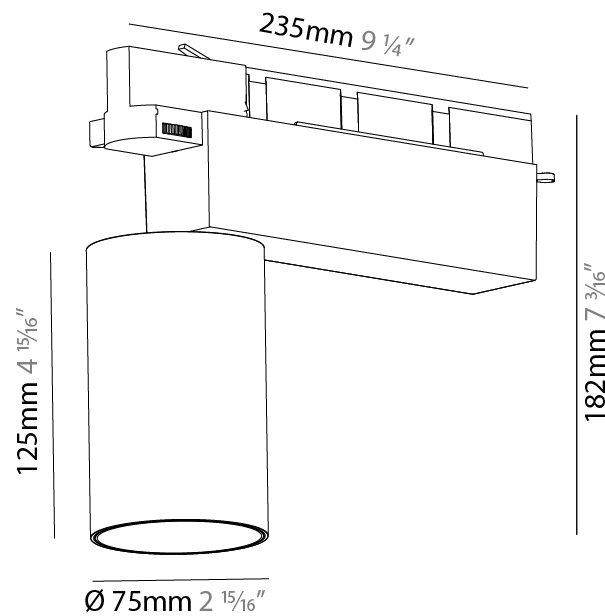

GENERAL

Series: Centriq
Subseries: Centriq 75
Brand: Prolicht
Division: Architectural
Mounting Type: Track
Mounting Location: Ceiling
Subcategory: Spots

PHYSICAL

Shape: Cylinder
Diameter (mm): 75
Diameter (in): 2 ¹⁵/₁₆
Length (mm): 235
Length (in): 9 ¹/₄
Height (mm): 125
Height (in): 4 ¹⁵/₁₆
Light Distribution: Adjustable / Direct
Weight (kg): 1.099
Weight (lbs): 2 7/16
Fixture Finish: SSR / BKV / CWI / CRY / HAB / LAG / UFT / ITA / RUA / RUR / MIC / FTG / MYG / TWT / LOD / PUS / FRO / FUP / KIA / POP / BLS / SPG / MEY / GOH / GUM / CHC / COM / ABZ / JAG / OBR / MOS / ROR
Fixture Material: Aluminum

ELECTRICAL

Lamp Type: LED (Zhaga Standard)
Input Wattage (W): 12 / 15
Total Output Wattage (W): 10.8 / 13.5
Dimming: Tri-Mode (Non-Dimming and Phase Dimming (120Vac only) and 0-10V Dimming)
Driver Included: Yes
Driver Location: Integrated
Driver Type: Constant Current - Universal
Driver Class: Class 2
Input Voltage (V): 120 - 277
Constant Current (MA): 350

LED

Number of LEDs: 1
Color Temperature (°K): 2700 / 3000 / 3500 / 4000
Max. Delivered Lumen (lm): 870 / 970 / 1039 / 1060
Nominal Lumen (lm): 960 / 1070 / 1156 / 1180
CRI: >90 CRI
Lamp Life (hrs): 50000
Upon Request: Special Color Temperature Special Led

OPTICAL

Beam Angle: 10
Adjustability: Rotational 340°; Tilt 90°
Upon Request: Special Beam Angles

RATINGS AND CERTIFICATIONS

Certified By: Certified for North American Standards
IP rating: IP20