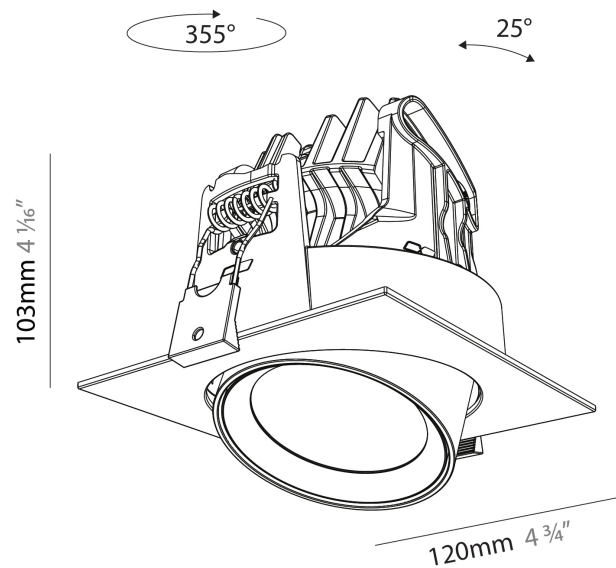

GENERAL

Series: Centriq
Subseries: Centriq Square Adjustable
Brand: Prolicht
Division: Architectural
Mounting Type: Recessed
Mounting Location: Ceiling
Subcategory: Spots

PHYSICAL

Shape: Cylinder
Diameter (mm): 120
Diameter (in): 4 3/4
Length (mm): 120
Length (in): 4 3/4
Height (mm): 105
Height (in): 4 1/8
Min. Recessing Depth (mm): 120
Min. Recessing Depth (in): 4 3/4
Light Distribution: Adjustable / Direct
Weight (kg): 0.665
Diffuser: Lens Pack - No Lens / Opal / Linear Spread Lens / Honeycomb / Spread Lens
Fixture Finish: SSR / BKV / CWI / CRY / HAB / LAG / UFT / ITA / RUA / RUR / MIC / FTG / MYG / TWT / LOD / PUS / FRO / FUP / KIA / POP / BLS / SPG / MEY / GOH / GUM / CHC / COM / ABZ / JAG / OBR / MOS / ROR
Fixture Material: Aluminum
Cut-out Measurements: Dia. 112mm / 4 7/16"

ELECTRICAL

Lamp Type: LED (Zhaga Standard)
Input Wattage (W): 27.4
Total Output Wattage (W): 24.6
Dimming: Dali Dimming
Driver Included: No
Driver Location: Remote
Driver Type: Constant Current - Universal
Driver Class: Class 2
Input Voltage (V): 120 - 277
Constant Current (MA): 700

LED

Color Temperature (°K): 2700-6500 Tunable White
Max. Delivered Lumen (lm): 2058 - 2329
Nominal Lumen (lm): 2497 - 2827
CRI: >90 CRI
Lamp Life (hrs): 50000

OPTICAL

Reflector°: 24 / 34 / 54
Adjustability: Rotational 350° / Tilt 25°

RATINGS AND CERTIFICATIONS

Certified By: CSA Certified to UL and CSA Standards
IP rating: IP20