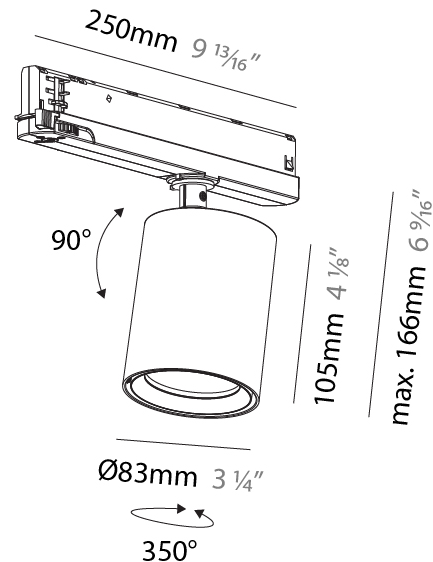

GENERAL

Series: Centriq
Subseries: Centriq In
Brand: Prolicht
Division: Architectural
Mounting Type: Track
Mounting Location: Ceiling
Subcategory: Spots

PHYSICAL

Shape: Cylinder
Diameter (mm): 83
Diameter (in): 3 1/4
Length (mm): 250
Length (in): 9 13/16
Height (mm): 166
Height (in): 6 9/16
Light Distribution: Adjustable / Direct
Weight (kg): 0.87
Fixture Finish: SSR / BKV / CWI / CRY / HAB / LAG / UFT / ITA / RUA / RUR / MIC / FTG / MYG / TWT / LOD / PUS / FRO / FUP / KIA / POP / BLS / SPG / MEY / GOH / GUM / CHC / COM / ABZ / JAG / OBR / MOS / ROR
Holder Finish: WHI / BLK
Accent Finish: SSR / BKV / CWI / CRY / HAB / LAG / UFT / ITA / RUA / RUR / MIC / FTG / MYG / TWT / LOD / PUS / FRO / FUP / KIA / POP / BLS / SPG / MEY / GOH / GUM / CHC / COM / ABZ / JAG
Fixture Material: Aluminum

ELECTRICAL

Lamp Type: LED (Zhaga Standard)
Input Wattage (W): 36.2
Total Output Wattage (W): 32.7
Dimming: Non-Dimmable / 0-10V Dimming
Driver Included: Yes
Driver Location: Integrated
Driver Type: Constant Current - 120Vac
Driver Class: Class 2
Input Voltage (V): 120

LED

Number of LEDs: 1
Color Temperature (°K): 2700 / 3000 / 3500 / 4000
Max. Delivered Lumen (lm): 2916 / 3037 / 3166 / 3320
Nominal Lumen (lm): 3471 / 3615 / 3769 / 3952
CRI: >90 CRI
Lamp Life (hrs): 50000

OPTICAL

Reflector: 20 / 32 / 54
Adjustability: Rotational 350°; Tilt 90°

RATINGS AND CERTIFICATIONS

Certified By: CSA Certified to UL and CSA Standards
IP rating: IP20