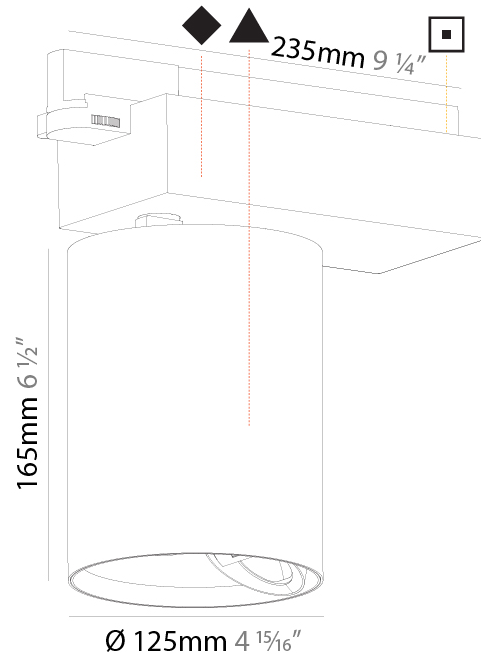

GENERAL

Series: Centriq
Subseries: Centriq Wallwash
Brand: Prolicht
Division: Architectural
Mounting Type: Track
Mounting Location: Ceiling
Subcategory: Spots

PHYSICAL

Shape: Cylinder
Diameter (mm): 125
Diameter (in): 4 15/16
Length (mm): 235
Length (in): 9 1/4
Height (mm): 165
Height (in): 6 1/2
Light Distribution: Adjustable / Asymmetric
Fixture Finish: SSR / BKV / CWI / CRY / HAB / LAG / UFT / ITA / RUA / RUR / MIC / FTG / MYG / TWT / LOD / PUS / FRO / FUP / KIA / POP / BLS / SPG / MEY / GOH / GUM / CHC / COM / ABZ / JAG / OBR / MOS / ROR
Fixture Material: Aluminum

ELECTRICAL

Lamp Type: LED (Zhaga Standard)
Input Wattage (W): 37.1
Total Output Wattage (W): 34
Dimming: Tri-Mode (Non-Dimming and Phase Dimming (120Vac only) and 0-10V Dimming)
Driver Included: Yes
Driver Location: Integrated
Driver Type: Constant Current - Universal
Driver Class: Class 2
Input Voltage (V): 120 - 277
Constant Current (MA): 1050

LED

Number of LEDs: 1
Color Temperature (°K): 2700 / 3000 / 3500 / 4000
Max. Delivered Lumen (lm): 2840 / 2950 / 3048 / 3110
CRI: >90 CRI
Efficiency (%): 85
Lamp Life (hrs): 50000

OPTICAL

Reflector: Multi-faceted
Adjustability: Rotational 340°; Tilt 90°

RATINGS AND CERTIFICATIONS

Certified By: Certified for North American Standards
IP rating: IP20