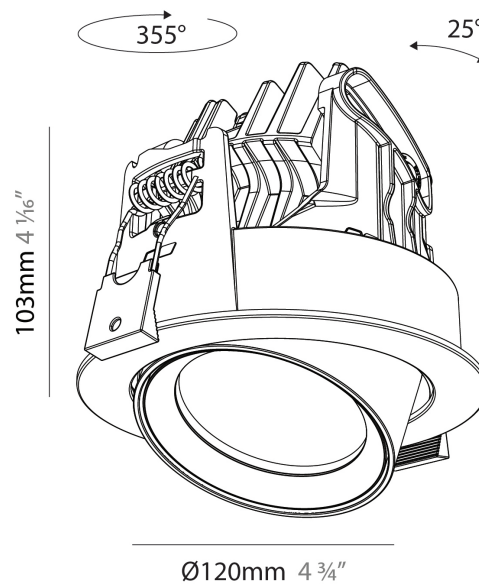

GENERAL

Series: Centriq
Subseries: Centriq Round Adjustable
Brand: Prolicht
Division: Architectural
Mounting Type: Recessed
Mounting Location: Ceiling
Subcategory: Spots

PHYSICAL

Shape: Cylinder
Diameter (mm): 120
Diameter (in): 4 ¾
Height (mm): 105
Height (in): 4 ⅛
Min. Recessing Depth (mm): 120
Min. Recessing Depth (in): 4 ¾
Light Distribution: Adjustable / Direct
Weight (kg): 0.651
Diffuser: Lens Pack - No Lens / Opal / Linear Spread Lens / Honeycomb / Spread Lens
Fixture Finish: SSR / BKV / CWI / CRY / HAB / LAG / UFT / ITA / RUA / RUR / MIC / FTG / MYG / TWT / LOD / PUS / FRO / FUP / KIA / POP / BLS / SPG / MEY / GOH / GUM / CHC / COM / ABZ / JAG / OBR / MOS / ROR
Fixture Material: Aluminum
Cut-out Measurements: Dia. 112mm / 4 7/16"

ELECTRICAL

Lamp Type: LED (Zhaga Standard)
Input Wattage (W): 34
Total Output Wattage (W): 30.9
Dimming: Tri-Mode (Non-Dimming and Phase Dimming (120Vac only) and 0-10V Dimming)
Driver Included: Yes
Driver Location: Recessed Housing
Driver Type: Constant Current - Universal
Driver Class: Class 2
Input Voltage (V): 120 - 277
Constant Current (MA): 900

LED

Color Temperature (*K): 2700 / 3000 / 3500 / 4000
Max. Delivered Lumen (lm): 3148 / 3355 / 3406 / 3524
Nominal Lumen (lm): 3921 / 4177 / 4242 / 4389
CRI: >90 CRI
Lamp Life (hrs): 50000

OPTICAL

Reflector°: 24 / 36 / 54
Adjustability: Rotational 350° / Tilt 25°

RATINGS AND CERTIFICATIONS

Certified By: Certified for North American Standards
IP rating: IP20