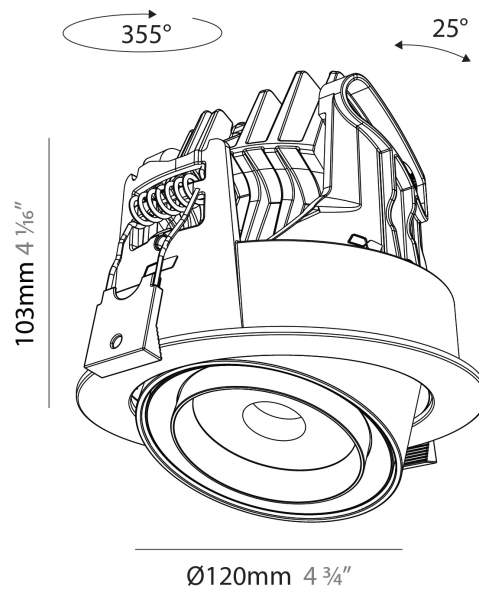

GENERAL

Series: Centriq
Subseries: Centriq Round Flex Adjustable
Brand: Prolicht
Division: Architectural
Mounting Type: Recessed
Mounting Location: Ceiling
Subcategory: Spots

PHYSICAL

Shape: Cylinder
Diameter (mm): 120
Diameter (in): 4 ¾
Height (mm): 105
Height (in): 4 ⅛
Min. Recessing Depth (mm): 120
Min. Recessing Depth (in): 4 ¾
Light Distribution: Adjustable / Direct
Weight (kg): 0.666
Fixture Finish: SSR / BKV / CWI / CRY / HAB / LAG / UFT / ITA / RUA / RUR / MIC / FTG / MYG / TWT / LOD / PUS / FRO / FUP / KIA / POP / BLS / SPG / MEY / GOH / GUM / CHC / COM / ABZ / JAG / OBR / MOS / ROR
Fixture Material: Aluminum
Cut-out Measurements: Dia. 112mm / 4 7/16"

ELECTRICAL

Lamp Type: LED (Zhaga Standard)
Input Wattage (W): 8.2
Total Output Wattage (W): 7.3
Dimming: Dali Dimming
Driver Included: No
Driver Location: Remote
Driver Type: Constant Current - Universal
Driver Class: Class 2
Input Voltage (V): 120 - 277
Constant Current (MA): 200

LED

Color Temperature (°K): 2700-6500 Tunable White
Max. Delivered Lumen (lm): 391 - 451
Nominal Lumen (lm): 576 - 664
CRI: >90 CRI
Lamp Life (hrs): 50000

OPTICAL

Beam Angle: 14 - 46
Adjustability: Rotational 350° / Tilt 25°

RATINGS AND CERTIFICATIONS

Certified By: CSA Certified to UL and CSA Standards
IP rating: IP20