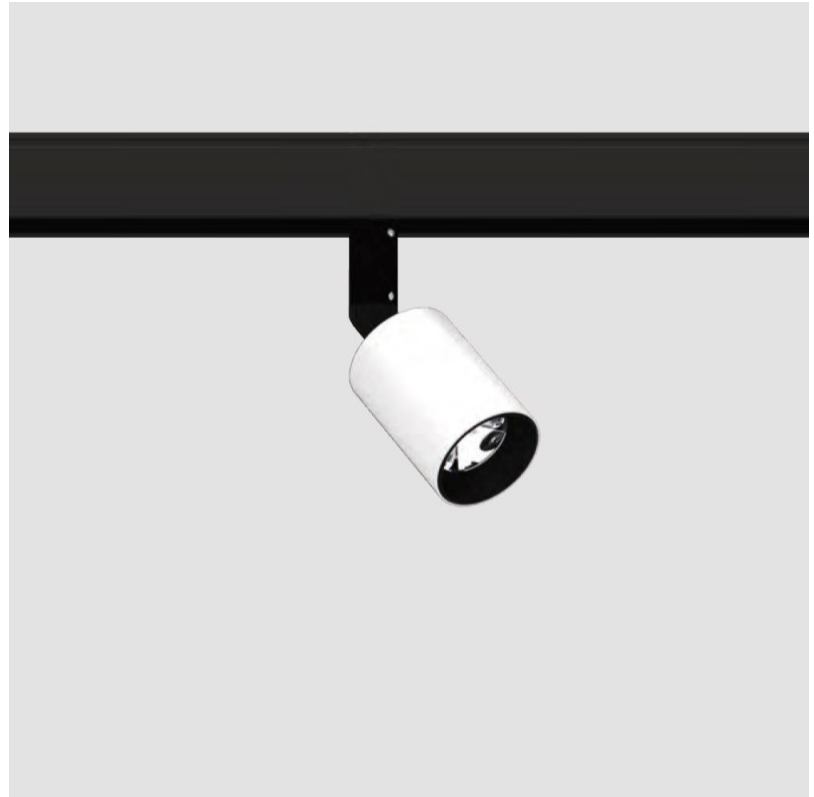

1. To build a product code in our configurator select the specify button on the base model # product page
2. To build a manual product code on this datasheet choose from the options listed below in blue font and add the suffix to the base model #

GENERAL

Series: Centriq
Subseries: Centriq for Clicktrack
Brand: Prolicht
Division: Architectural
Mounting Type: Track
Mounting Location: Ceiling
Subcategory: Spots

PHYSICAL

Shape: Cylinder
Diameter (mm): 30
Diameter (in): 1 3/16
Length (mm): 170
Length (in): 6 11/16
Height (mm): 74
Height (in): 2 15/16
Light Distribution: Adjustable / Direct
Fixture Finish: SSR / BKV / CWI / CRY / HAB / LAG / UFT / ITA / RUA / RUR / MIC / FTG / MYG / TWT / LOD / PUS / FRO / FUP / KIA / POP / BLS / SPG / MEY / GOH / GUM / CHC / COM / ABZ / JAG / OBR / MOS / ROR
Fixture Material: Aluminum

ELECTRICAL

Lamp Type: LED (Zhaga Standard)
Input Wattage (W): 4
Total Output Wattage (W): 3.6
Dimming: Non-Dimmable
Driver Included: No
Driver Location: Remote
Driver Type: Constant Voltage - Universal
Driver Class: Class 2
Input Voltage (V): 48
Constant Current (mA): 340
Upon Request: 0-10Vdc dimming / DALI dimming

LED

Number of LEDs: 1
Color Temperature (°K): 2700 / 3000 / 4000
Max. Delivered Lumen (lm): 260 / 270 / 290
CRI: >90 CRI

OPTICAL

Optic°: 24 / 32
Adjustability: Rotational 360°; Tilt 90° (±45°)

RATINGS AND CERTIFICATIONS

Certified By: Certified for North American Standards
IP rating: IP20