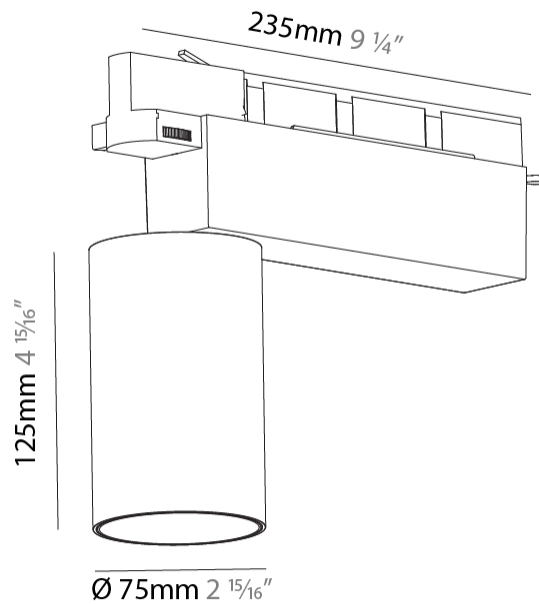

GENERAL

Series: Centriq
Subseries: Centriq 75
Brand: Prolicht
Division: Architectural
Mounting Type: Track
Mounting Location: Ceiling
Subcategory: Spots

PHYSICAL

Shape: Cylinder
Diameter (mm): 75
Diameter (in): 2 ¹⁵/₁₆
Length (mm): 235
Length (in): 9 ¹/₄
Height (mm): 182
Height (in): 7 ³/₁₆
Light Distribution: Adjustable / Direct
Weight (kg): 1.099
Weight (lbs): 2.42
Installation Requirement: Track or profile system
Fixture Finish: SSR / BKV / CWI / CRY / HAB / UFT / ITA / RUA / FTG / MYG / LOD / PUS / FRO / FUP / KIA / POP / BLS / SPG / MEY / GOH / GUM / CHC / COM / ABZ / JAG / OBR / MOS / ROR
Fixture Material: Aluminum Die Cast

ELECTRICAL

Lamp Type: LED (Zhaga Standard)
Input Wattage (W): 26
Total Output Wattage (W): 23.6
Dimming: Tri-Mode (Non-Dimming and Phase Dimming (120Vac only) and 0-10V Dimming)
Driver Included: Yes
Driver Location: Integrated
Driver Type: Constant Current - Universal
Driver Class: Class 2
Input Voltage (V): 120 - 277
Constant Current (MA): 700

LED

Number of LEDs: 1
Color Temperature (°K): 2700 / 3000 / 3500 / 4000
Max. Delivered Lumen (lm): 1968 / 2097 / 2160 / 2204
Nominal Lumen (lm): 3113 / 3317 / 3416 / 3486
CRI: >90 CRI
Lamp Life (hrs): 50000
Upon Request: Special Color Temperature Special Led

OPTICAL

Reflector°: 20 / 25 / 40
Adjustability: Rotational 340°; Tilt 90°
Upon Request: Special Beam Angles

RATINGS AND CERTIFICATIONS

Certified By: Certified for North American Standards
IP rating: IP20