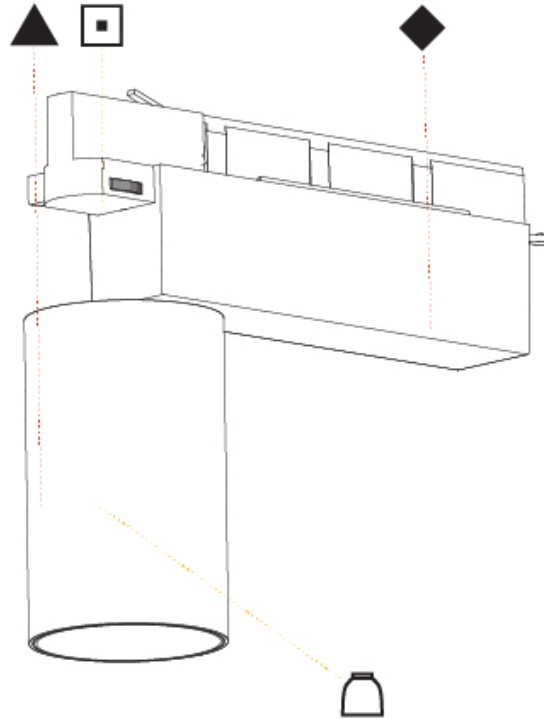

CENTRIQ 75 TRACK

A3T115-

PROJECT

TYPE

SPECIFIER

QUANTITY

DATE