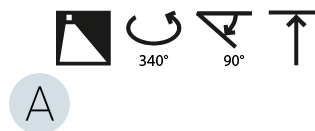

GENERAL

Series: Centriq
Subseries: Centriq Wallwash
Brand: Prolicht
Division: Architectural
Mounting Type: Track
Mounting Location: Ceiling
Subcategory: Spots

PHYSICAL

Shape: Cylinder
Diameter (mm): 125
Diameter (in): 4 ¹⁵/₁₆
Length (mm): 235
Length (in): 9 ¹/₄
Height (mm): 165
Height (in): 6 ¹/₂
Light Distribution: Adjustable / Asymmetric
Fixture Finish: SSR / BKV / CWI / CRY / HAB / UFT / ITA / RUA / FTG / MYG / LOD / PUS / FRO / FUP / KIA / POP / BLS / SPG / MEY / GOH / GUM / CHC / COM / ABZ / JAG / OBR / MOS / ROR
Fixture Material: Aluminum

ELECTRICAL

Lamp Type: LED (Zhaga Standard)
Input Wattage (W): 37.1
Total Output Wattage (W): 34
Dimming: Tri-Mode (Non-Dimming and Phase Dimming (120Vac only) and 0-10V Dimming)
Driver Included: Yes
Driver Location: Integrated
Driver Type: Constant Current - Universal
Driver Class: Class 2
Input Voltage (V): 120 - 277
Constant Current (MA): 1050

LED

Number of LEDs: 1
Color Temperature (°K): 2700 / 3000 / 3500 / 4000
Max. Delivered Lumen (lm): 2840 / 2950 / 3048 / 3110
CRI: >90 CRI
Efficiency (%): 85
Lamp Life (hrs): 50000

OPTICAL

Reflector: Multi-faceted
Adjustability: Rotational 340°; Tilt 90°

RATINGS AND CERTIFICATIONS

Certified By: Certified for North American Standards
IP rating: IP20