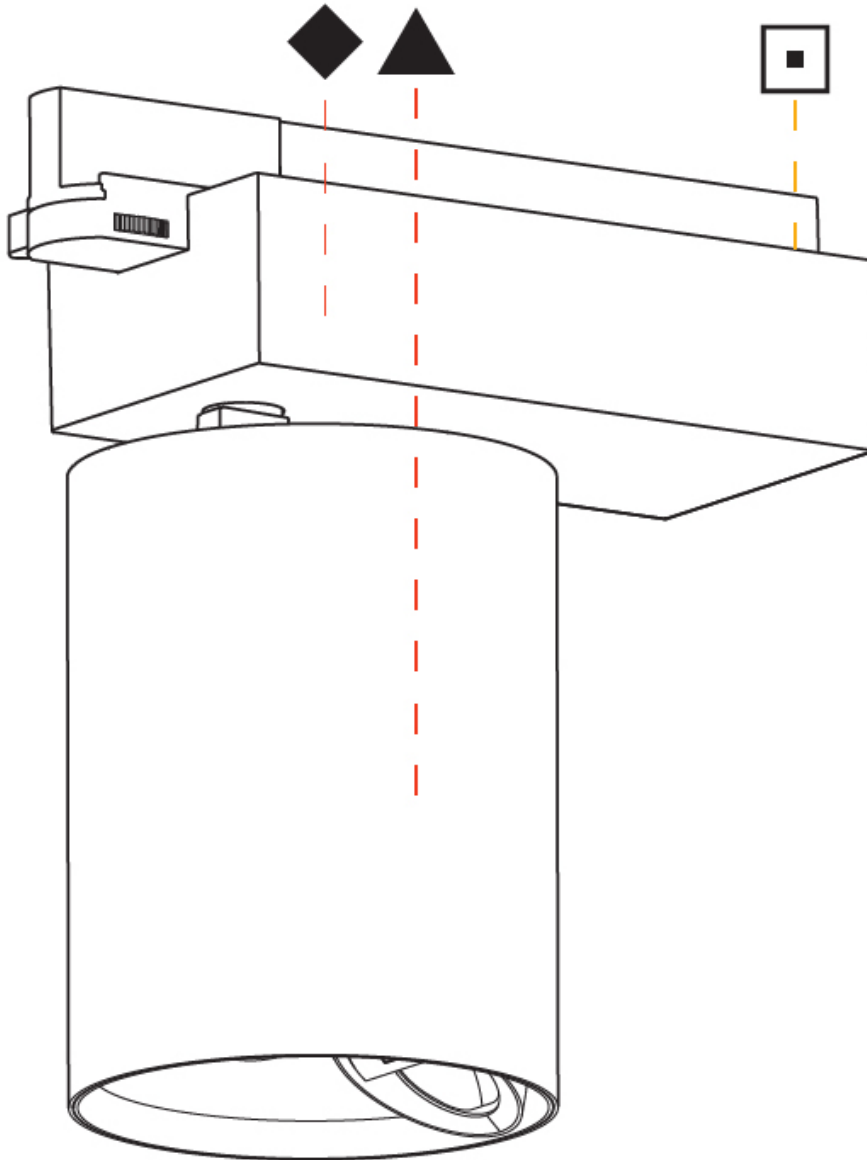

CENTRIQ WALLWASH TRACK

A3T030-

PROJECT _____

TYPE _____

SPECIFIER _____

QUANTITY _____

DATE _____

A