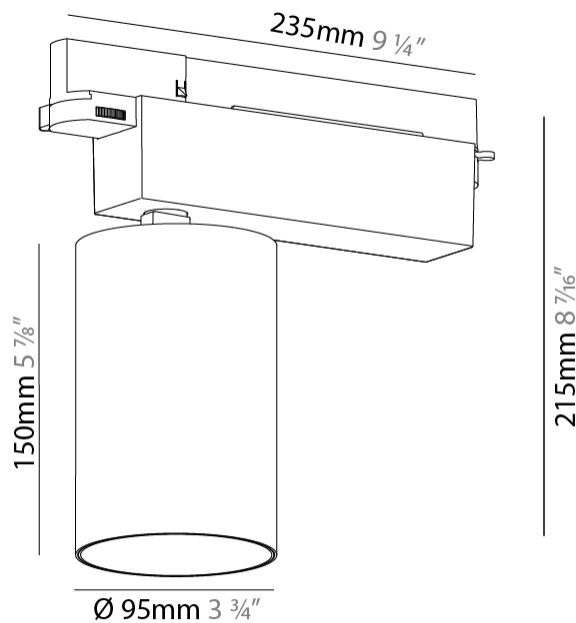

GENERAL

Series: Centriq
Subseries: Centriq 95
Brand: Prolicht
Division: Architectural
Mounting Type: Track
Mounting Location: Ceiling
Subcategory: Spots

PHYSICAL

Shape: Cylinder
Diameter (mm): 95
Diameter (in): 3 3/4
Length (mm): 235
Length (in): 9 1/4
Height (mm): 150
Height (in): 5 7/8
Light Distribution: Adjustable / Direct
Weight (kg): 1.495
Weight (lbs): 3.3
Fixture Finish: SSR / BKV / CWI / CRY / HAB / UFT / ITA / RUA / FTG / MYG / LOD / PUS / FRO / FUP / KIA / POP / BLS / SPG / MEY / GOH / GUM / CHC / COM / ABZ / JAG / OBR / MOS / ROR
Fixture Material: Aluminum

ELECTRICAL

Lamp Type: LED (Zhaga Standard)
Input Wattage (W): 18
Total Output Wattage (W): 16.4
Dimming: Tri-Mode (Non-Dimming and Phase Dimming (120Vac only) and 0-10V Dimming)
Driver Included: Yes
Driver Location: Integrated
Driver Type: Constant Current - Universal
Driver Class: Class 2
Input Voltage (V): 120 - 277
Constant Current (MA): 500

LED

Number of LEDs: 1
Color Temperature (°K): 2700 / 3000 / 3500 / 4000
Max. Delivered Lumen (lm): 1567 / 1666 / 1719 / 1754
Nominal Lumen (lm): 2271 / 2414 / 2491 / 2542
CRI: >90 CRI
Lamp Life (hrs): 50000
Upon Request: Special Color Temperature Special Led

OPTICAL

Reflector: 18 / 26 / 40
Adjustability: Rotational 340°; Tilt 90°
Upon Request: Special Beam Angles

RATINGS AND CERTIFICATIONS

Certified By: Certified for North American Standards
IP rating: IP20