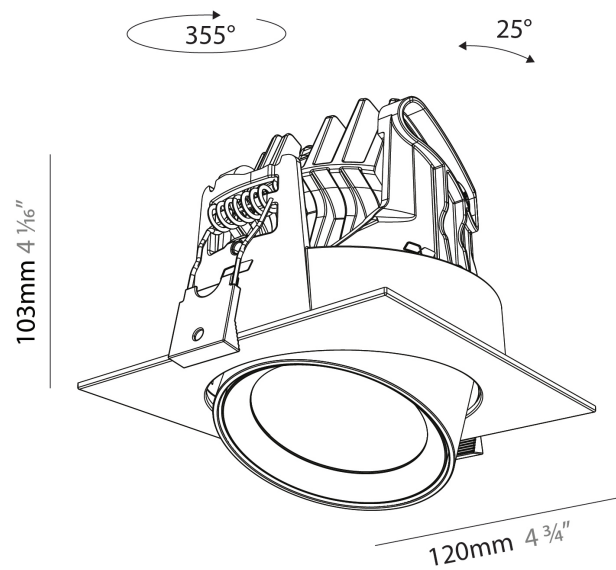

PHYSICAL

Aperture Sizes - Downlights: 2"
Shape: Cylinder
Diameter (mm): 120
Diameter (in): 4 3/4
Length (mm): 120
Length (in): 4 3/4
Height (mm): 105
Height (in): 4 1/8
Min. Recessing Depth (mm): 120
Min. Recessing Depth (in): 4 3/4
Weight (kg): 0.665
Diffuser: Lens Pack - No Lens / Opal / Linear Spread Lens / Honeycomb / Spread Lens
Fixture Finish: SSR / BKV / CWI / CRY / HAB / UFT / ITA / RUA / FTG / MYG / LOD / PUS / FRO / FUP / KIA / POP / BLS / SPG / MEY / GOH / CHC / COM / ABZ / JAG / OBR / MOS / ROR
Fixture Material: Aluminum
Cut-out Measurements: Dia. 112mm / 4 7/16"

ELECTRICAL

Lamp Type: LED (Zhaga Standard)
Input Wattage (W): 27.3
Total Output Wattage (W): 24.5
Dimming: Tri-Mode (Non-Dimming and Phase Dimming (120Vac only) and 0-10V Dimming)
Driver Included: No
Driver Location: Recessed Housing
Driver Type: Constant Current - Universal
Driver Class: Class 2
Input Voltage (V): 120 - 277
Constant Current (MA): 700

LED

Color Temperature (°K): 2700 / 3000 / 3500 / 4000
Max. Delivered Lumen (lm): 2434 / 2534 / 2643 / 2768
Nominal Lumen (lm): 2788 / 2903 / 3027 / 3170
CRI: >90 CRI
Lamp Life (hrs): 50000

OPTICAL

Reflector: 20 / 32 / 54
Adjustability: Rotational 350° / Tilt 25°

RATINGS AND CERTIFICATIONS

Certified By: CSA Certified to UL and CSA Standards
IP rating: IP20