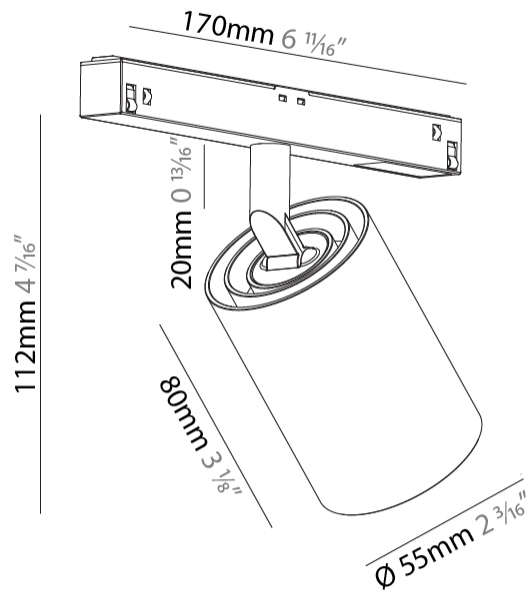

1. To build a product code in our configurator select the specify button on the base model # product page
2. To build a manual product code on this datasheet choose from the options listed below in blue font and add the suffix to the base model #

GENERAL

Series: Centriq
Subseries: Centriq for Clicktrack
Brand: Prolicht
Division: Architectural
Mounting Type: Track
Mounting Location: Ceiling
Subcategory: Spots

PHYSICAL

Shape: Cylinder
Diameter (mm): 55
Diameter (in): 2 ³/₁₆
Length (mm): 170
Length (in): 6 ¹¹/₁₆
Height (mm): 112
Height (in): 4 ⁷/₁₆
Light Distribution: Adjustable / Direct
Fixture Finish: SSR / BKV / CWI / CRY / HAB / UFT / ITA / RUA / FTG / MYG / LOD / PUS / FRO / FUP / KIA / POP / BLS / SPG / MEY / GOH / GUM / CHC / COM / ABZ / JAG / OBR / MOS / ROR
Fixture Material: Aluminum

ELECTRICAL

Lamp Type: LED (Zhaga Standard)
Input Wattage (W): 9
Total Output Wattage (W): 8.2
Dimming: Non-Dimmable
Driver Included: No
Driver Location: Remote
Driver Type: Constant Voltage - Universal
Driver Class: Class 2
Input Voltage (V): 48
Constant Current (MA): 700
Upon Request: 0-10Vdc dimming / DALI dimming

LED

Number of LEDs: 1
Color Temperature (°K): 2700 / 3000 / 4000
Max. Delivered Lumen (lm): 380 / 410 / 440
CRI: >90 CRI

OPTICAL

Reflector°: 9
Adjustability: Rotational 360°; Tilt 90° (±45°)

RATINGS AND CERTIFICATIONS

Certified By: Certified for North American Standards
IP rating: IP20