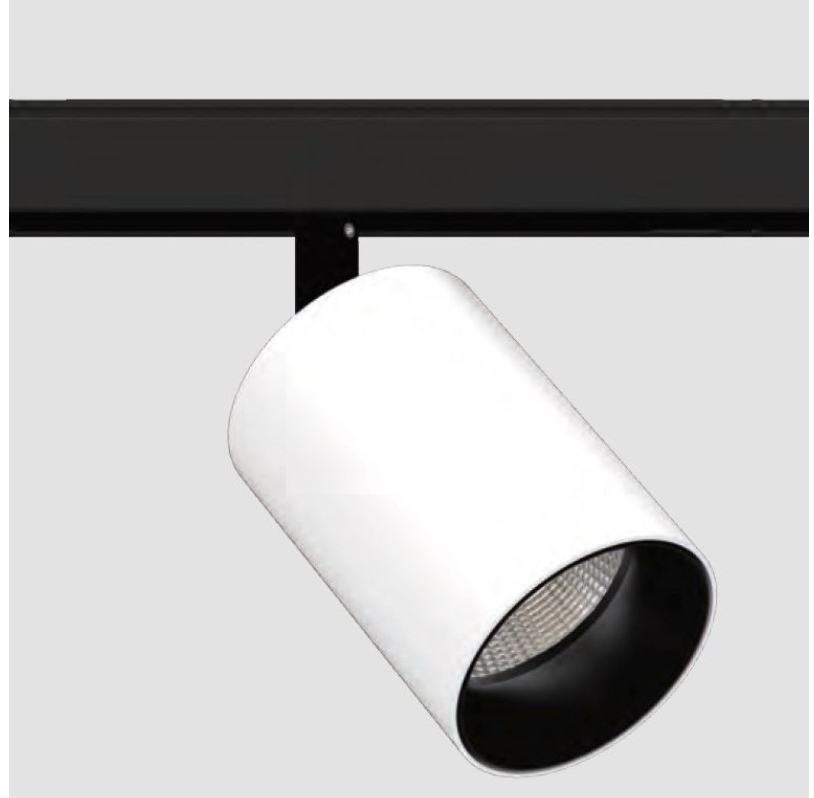

1. To build a product code in our configurator select the specify button on the base model # product page
2. To build a manual product code on this datasheet choose from the options listed below in blue font and add the suffix to the base model #

GENERAL

Series: Centriq
Subseries: Centriq for Clicktrack
Brand: Prolicht
Division: Architectural
Mounting Type: Track
Mounting Location: Ceiling
Subcategory: Spots

PHYSICAL

Shape: Cylinder
Diameter (mm): 55
Diameter (in): 2 ³/₁₆
Length (mm): 170
Length (in): 6 ¹¹/₁₆
Height (mm): 112
Height (in): 4 ⁷/₁₆
Light Distribution: Adjustable / Direct
Fixture Finish: SSR / BKV / CWI / CRY / HAB / UFT / ITA / RUA / FTG / MYG / LOD / PUS / FRO / FUP / KIA / POP / BLS / SPG / MEY / GOH / GUM / CHC / COM / ABZ / JAG / OBR / MOS / ROR
Fixture Material: Aluminum

ELECTRICAL

Lamp Type: LED (Zhaga Standard)
Input Wattage (W): 9
Total Output Wattage (W): 8.2
Dimming: Non-Dimmable
Driver Included: No
Driver Location: Remote
Driver Type: Constant Voltage - Universal
Driver Class: Class 2
Input Voltage (V): 48
Constant Current (MA): 700
Upon Request: 0-10Vdc dimming / DALI dimming

LED

Number of LEDs: 1
Color Temperature (°K): 2700 / 3000 / 4000
Max. Delivered Lumen (lm): 380 / 410 / 440
CRI: >90 CRI

OPTICAL

Reflector°: 9
Adjustability: Rotational 360°; Tilt 90° (±45°)

RATINGS AND CERTIFICATIONS

Certified By: Certified for North American Standards
IP rating: IP20