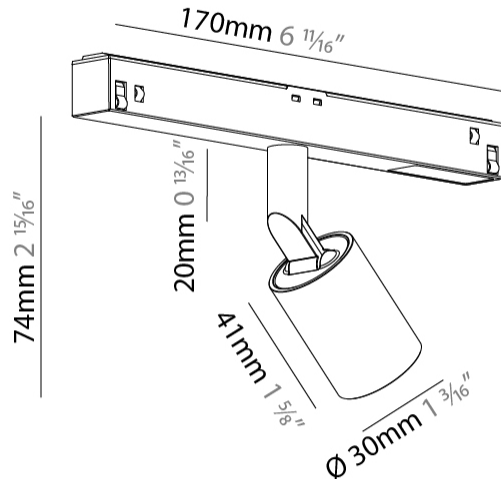

1. To build a product code in our configurator select the specify button on the base model # product page
2. To build a manual product code on this datasheet choose from the options listed below in blue font and add the suffix to the base model #

GENERAL

Series: Centriq
Subseries: Centriq for Clicktrack
Brand: Prolicht
Division: Architectural
Mounting Type: Track
Mounting Location: Ceiling
Subcategory: Spots

PHYSICAL

Shape: Cylinder
Diameter (mm): 40
Diameter (in): 1 5/16
Length (mm): 170
Length (in): 6 11/16
Height (mm): 88
Height (in): 3 7/16
Light Distribution: Adjustable / Direct
Fixture Finish: SSR / BKV / CWI / CRY / HAB / UFT / ITA / RUA / FTG / MYG / LOD / PUS / FRO / FUP / KIA / POP / BLS / SPG / MEY / GOH / GUM / CHC / COM / ABZ / JAG / OBR / MOS / ROR
Fixture Material: Aluminum

ELECTRICAL

Lamp Type: LED (Zhaga Standard)
Input Wattage (W): 6
Total Output Wattage (W): 5.4
Dimming: Non-Dimmable
Driver Included: No
Driver Location: Remote
Driver Type: Constant Voltage - Universal
Driver Class: Class 2
Input Voltage (V): 48
Constant Current (MA): 340
Upon Request: 0-10Vdc dimming / DALI dimming

LED

Number of LEDs: 1
Color Temperature (°K): 2700 / 3000 / 4000
Max. Delivered Lumen (lm): 494 / 519 / 526
CRI: >90 CRI

OPTICAL

Reflector°: 20 / 40 / 50
Optic°: 31 / 36
Adjustability: Rotational 360°; Tilt 90° (±45°)

RATINGS AND CERTIFICATIONS

Certified By: Certified for North American Standards
IP rating: IP20