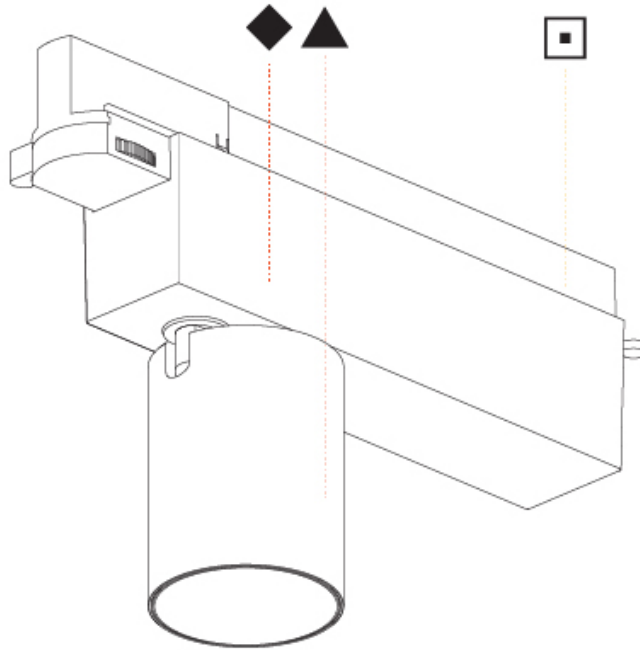

CENTRIQ 60 TRACK

A3T036-

PROJECT _____

TYPE _____

SPECIFIER _____

QUANTITY _____

DATE _____

A