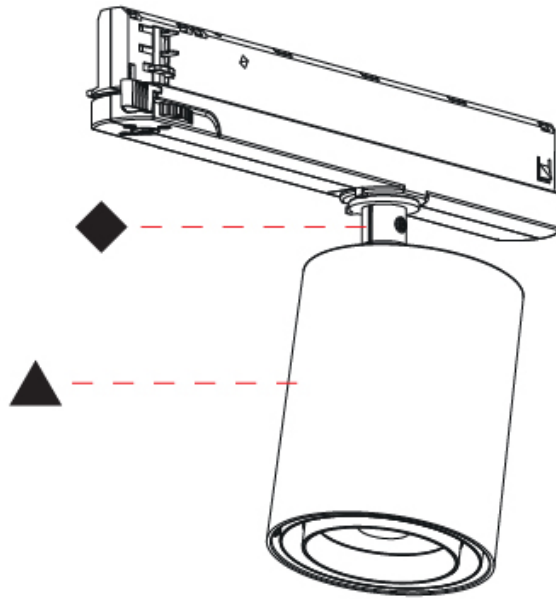

CENTRIQ IN FLEX TRACK

A3T221-

PROJECT _____

TYPE _____

SPECIFIER _____

QUANTITY _____

DATE _____

A