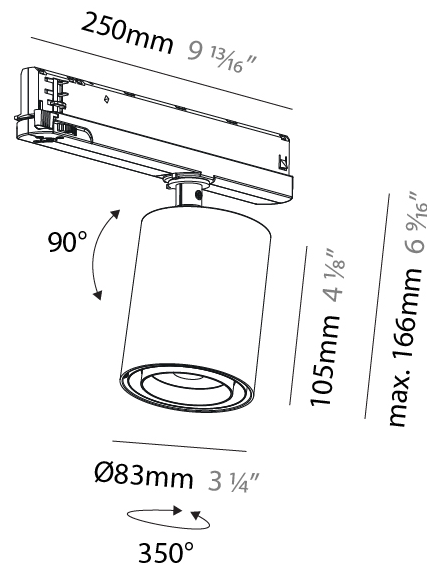

GENERAL

Series: Centriq
Subseries: Centriq In Flex
Partner: Prolicht
Division: Architectural
Installation: Track
Product Type: Track System Line Voltage
Light Distribution: Adjustable

PHYSICAL

Shape: Cylinder
Diameter (mm): 83
Diameter (in): 3 1/4
Length (mm): 250
Length (in): 9 13/16
Height (mm): 166
Height (in): 6 9/16

Fixture Finish: SSR / BKV / CWI / CRY / HAB / UFT / ITA / RUA / FTG / MYG / LOD / PUS / FRO / FUP / KIA / POP / BLS / SPG / MEY / GOH / CHC / COM / ABZ / JAG / OBR / MOS / ROR

Holder Finish: WHI / BLK
Accent Finish: SSR / BKV / CWI / CRY / HAB / LAG / UFT / ITA / RUA / RUR / MIC / FTG / MYG / TWT / LOD / PUS / FRO / FUP / KIA / POP / BLS / SPG / MEY / GOH / GUM / CHC / COM / ABZ / JAG

Fixture Material: Aluminum

ELECTRICAL

Lamp Type: LED (Zhaga Standard)
Input Wattage (W): 20
Total Output Wattage (W): 18.1
Dimming: [Non-Dimmable / 0-10V Dimming](#)
Driver Included: Yes
Driver Location: Integrated
Driver Type: Constant Current - 120Vac
Driver Class: Class 2
Input Voltage (V): 120

LED

Number of LEDs: 1
Color Temperature (°K): 2700 / 3000 / 3500 / 4000
Max. Delivered Lumen (lm): 1314 / 1298 / 1376 / 1377
Nominal Lumen (lm): 1672 / 1800 / 1905 / 1910
CRI: >90 CRI
Lamp Life (hrs): 50000

OPTICAL

Reflector°: Adjustable 14 - 44
Adjustability: Rotational 360°; Tilt 90° (±45°)

RATINGS AND CERTIFICATIONS

Certified By: Certified for North American Standards
IP rating: IP20

PROJECT	_____
TYPE	_____
SPECIFIER	_____
QUANTITY	_____
DATE	_____