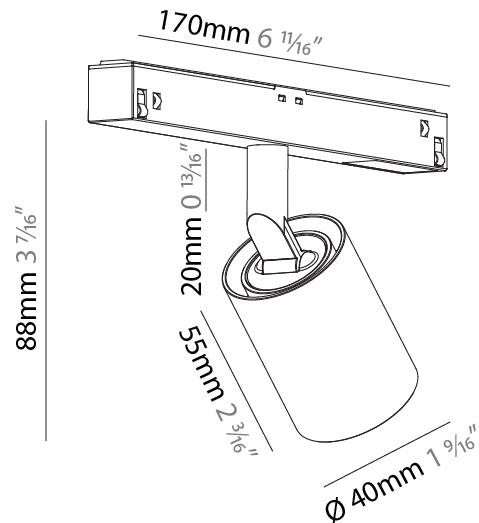

1. To build a product code in our configurator select the specify button on the base model # product page
2. To build a manual product code on this datasheet choose from the options listed below in blue font and add the suffix to the base model #

GENERAL

Series: Centriq
Subseries: Centriq for Clicktrack
Partner: Prolicht
Division: Architectural
Installation: Track
Product Type: Track System Low Voltage
Mounting Location: Ceiling
Light Distribution: Adjustable

PHYSICAL

Aperture Sizes - Downlights: 1"
Shape: Cylinder
Diameter (mm): 40
Diameter (in): 1 ⁹/₁₆
Length (mm): 170
Length (in): 6 ¹¹/₁₆
Height (mm): 88
Height (in): 3 ⁷/₁₆

Fixture Finish: SSR / BKV / CWI / CRY / HAB / UFT / ITA / RUA / FTG / MYG / LOD / PUS / FRO / FUP / KIA / POP / BLS / SPG / MEY / GOH / CHC / COM / ABZ / JAG / OBR / MOS / ROR

Fixture Material: Aluminum

ELECTRICAL

Lamp Type: LED (Zhaga Standard)
Input Wattage (W): 6
Total Output Wattage (W): 5.4
Dimming: Non-Dimmable
Driver Included: No
Driver Location: Remote
Driver Type: Constant Voltage - Universal
Driver Class: Class 2
Input Voltage (V): 48
Constant Current (MA): 490
Upon Request: 0-10Vdc dimming / DALI dimming

LED

Number of LEDs: 1
Color Temperature (°K): 2700 / 3000 / 4000
Max. Delivered Lumen (lm): 360 / 390 / 420
CRI: >90 CRI

OPTICAL

Reflector°: 10
Adjustability: Rotational 360°; Tilt 90° (±45°)

RATINGS AND CERTIFICATIONS

Certified By: Certified for North American Standards
IP rating: IP20