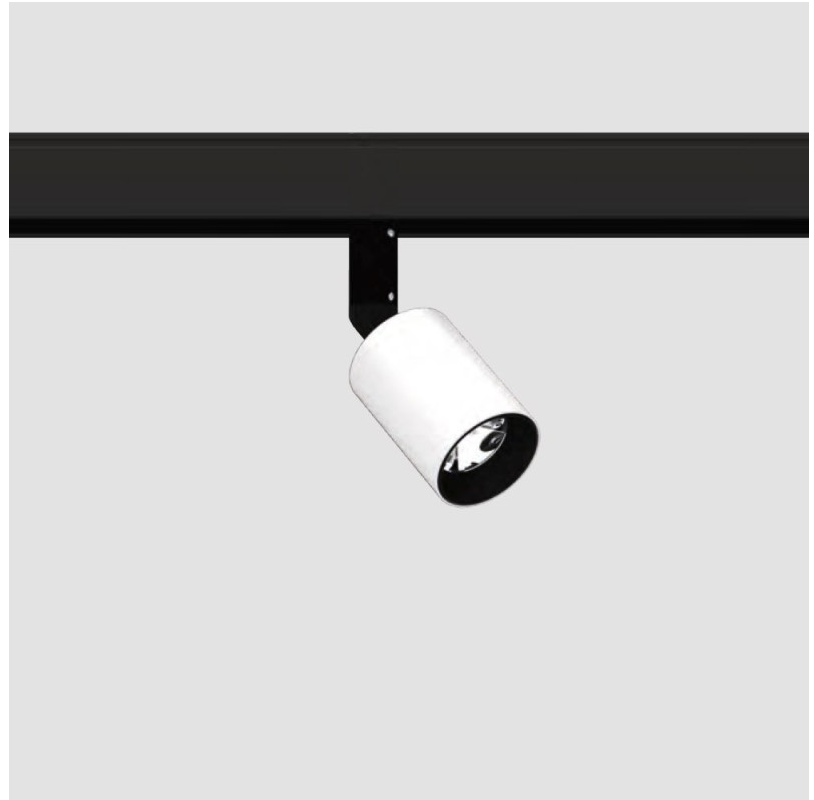

1. To build a product code in our configurator select the specify button on the base model # product page
2. To build a manual product code on this datasheet choose from the options listed below in blue font and add the suffix to the base model #

GENERAL

Series: Centriq
Subseries: Centriq for Clicktrack
Partner: Prolicht
Division: Architectural
Installation: Track
Product Type: Track System Low Voltage
Mounting Location: Ceiling
Light Distribution: Adjustable

PHYSICAL

Aperture Sizes - Downlights: 1"
Shape: Cylinder
Diameter (mm): 30
Diameter (in): 1 ³/₁₆
Length (mm): 170
Length (in): 6 ¹¹/₁₆
Height (mm): 74
Height (in): 2 ¹⁵/₁₆

Fixture Finish: SSR / BKV / CWI / CRY / HAB / UFT / ITA / RUA / FTG / MYG / LOD / PUS / FRO / FUP / KIA / POP / BLS / SPG / MEY / GOH / CHC / COM / ABZ / JAG / OBR / MOS / ROR

Fixture Material: Aluminum

ELECTRICAL

Lamp Type: LED (Zhaga Standard)
Input Wattage (W): 4
Total Output Wattage (W): 3.6
Dimming: Non-Dimmable
Driver Included: No
Driver Location: Remote
Driver Type: Constant Voltage - Universal
Driver Class: Class 2
Input Voltage (V): 48
Constant Current (MA): 340
Upon Request: 0-10Vdc dimming / DALI dimming

LED

Number of LEDs: 1
Color Temperature (°K): 2700 / 3000 / 4000
Max. Delivered Lumen (lm): 260 / 270 / 290
CRI: >90 CRI

OPTICAL

Optic°: 24 / 32
Adjustability: Rotational 360°; Tilt 90° (±45°)

RATINGS AND CERTIFICATIONS

Certified By: Certified for North American Standards
IP rating: IP20