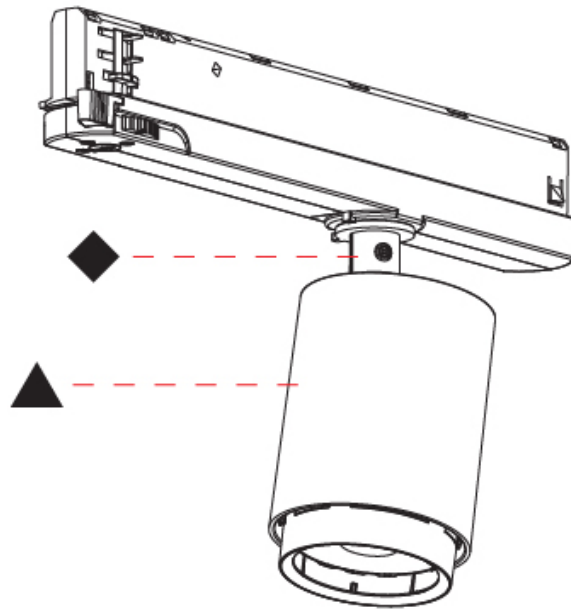

CENTRIQ IN FLEX TRACK

A3T220-

PROJECT _____

TYPE _____

SPECIFIER _____

QUANTITY _____

DATE _____