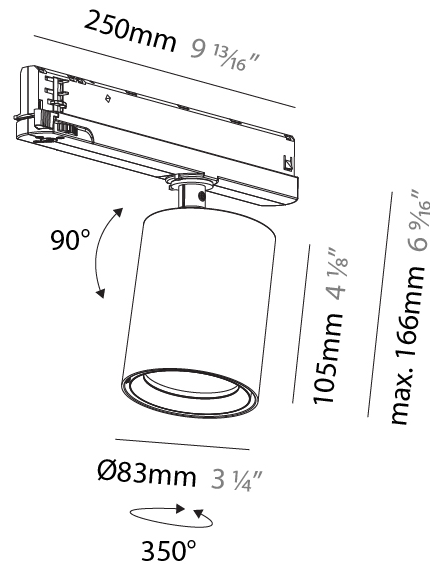

GENERAL

Series: Centriq
Subseries: Centriq In
Partner: Prolicht
Division: Architectural
Installation: Track
Product Type: Track System Line Voltage
Mounting Location: Ceiling
Light Distribution: Adjustable

PHYSICAL

Aperture Sizes - Downlights: 2"
Shape: Cylinder
Diameter (mm): 83
Diameter (in): 3 1/4
Length (mm): 250
Length (in): 9 13/16
Height (mm): 166
Height (in): 6 9/16
Weight (kg): 0.87
Fixture Finish: SSR / BKV / CWI / CRY / HAB / UFT / ITA / RUA / FTG / MYG / LOD / PUS / FRO / FUP / KIA / POP / BLS / SPG / MEY / GOH / CHC / COM / ABZ / JAG / OBR / MOS / ROR
Holder Finish: WHI / BLK
Accent Finish: SSR / BKV / CWI / CRY / HAB / LAG / UFT / ITA / RUA / RUR / MIC / FTG / MYG / TWT / LOD / PUS / FRO / FUP / KIA / POP / BLS / SPG / MEY / GOH / GUM / CHC / COM / ABZ / JAG
Fixture Material: Aluminum

ELECTRICAL

Lamp Type: LED (Zhaga Standard)
Input Wattage (W): 36.2
Total Output Wattage (W): 32.7
Dimming: Non-Dimmable / 0-10V Dimming
Driver Included: Yes
Driver Location: Integrated
Driver Type: Constant Current - 120Vac
Driver Class: Class 2
Input Voltage (V): 120

LED

Number of LEDs: 1
Color Temperature (°K): 2700 / 3000 / 3500 / 4000
Max. Delivered Lumen (lm): 2916 / 3037 / 3166 / 3320
Nominal Lumen (lm): 3471 / 3615 / 3769 / 3952
CRI: >90 CRI
Lamp Life (hrs): 50000

OPTICAL

Reflector°: 20 / 32 / 54
Adjustability: Rotational 350°; Tilt 90°

RATINGS AND CERTIFICATIONS

Certified By: CSA Certified to UL and CSA Standards
IP rating: IP20