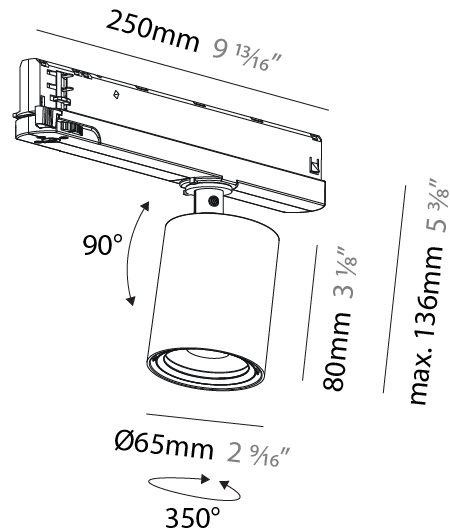

GENERAL

Series: Centriq
Subseries: Centriq In
Partner: Prolicht
Division: Architectural
Installation: Track
Product Type: Track System Line Voltage
Mounting Location: Ceiling
Light Distribution: Adjustable

PHYSICAL

Aperture Sizes - Downlights: 2"
Shape: Cylinder
Diameter (mm): 65
Diameter (in): 2 ⁹/₁₆
Length (mm): 250
Length (in): 9 ¹³/₁₆
Height (mm): 136
Height (in): 5 ³/₈
Weight (kg): 0.6
Fixture Finish: SSR / BKV / CWI / CRY / HAB / UFT / ITA / RUA / FTG / MYG / LOD / PUS / FRO / FUP / KIA / POP / BLS / SPG / MEY / GOH / CHC / COM / ABZ / JAG / OBR / MOS / ROR
Holder Finish: WHI / BLK
Accent Finish: SSR / BKV / CWI / CRY / HAB / LAG / UFT / ITA / RUA / RUR / MIC / FTG / MYG / TWT / LOD / PUS / FRO / FUP / KIA / POP / BLS / SPG / MEY / GOH / GUM / CHC / COM / ABZ / JAG
Fixture Material: Aluminum

ELECTRICAL

Lamp Type: LED (Zhaga Standard)
Input Wattage (W): 20
Total Output Wattage (W): 18.1
Dimming: Non-Dimmable / 0-10V Dimming
Driver Included: Yes
Driver Location: Integrated
Driver Type: Constant Current - 120Vac
Driver Class: Class 2
Input Voltage (V): 120

LED

Number of LEDs: 1
Color Temperature (°K): 2700 / 3000 / 3500 / 4000
Max. Delivered Lumen (lm): 1362 / 1467 / 1526 / 1557
Nominal Lumen (lm): 1672 / 1800 / 1872 / 1910
CRI: >90 CRI
Lamp Life (hrs): 50000

OPTICAL

Beam Angle: 12
Adjustability: Rotational 360°; Tilt 90° (±45°)

RATINGS AND CERTIFICATIONS

Certified By: Certified for North American Standards
IP rating: IP20