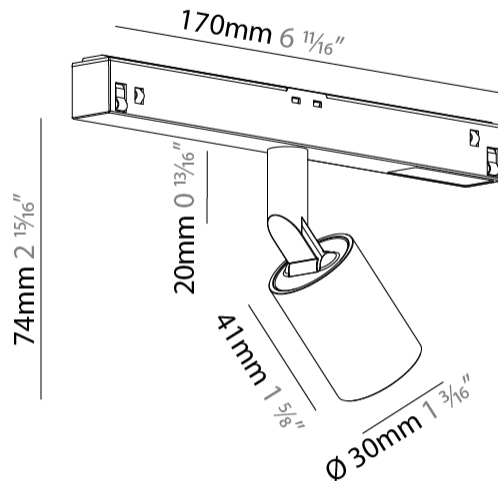

1. To build a product code in our configurator select the specify button on the base model # product page
2. To build a manual product code on this datasheet choose from the options listed below in blue font and add the suffix to the base model #

GENERAL

Series: Centriq
Subseries: Centriq for Clicktrack
Partner: Prolicht
Division: Architectural
Installation: Track
Product Type: Track System Low Voltage
Mounting Location: Ceiling
Light Distribution: Adjustable

PHYSICAL

Aperture Sizes - Downlights: 1"
Shape: Cylinder
Diameter (mm): 30
Diameter (in): 1 ³/₁₆
Length (mm): 170
Length (in): 6 ¹¹/₁₆
Height (mm): 74
Height (in): 2 ¹⁵/₁₆

Fixture Finish: SSR / BKV / CWI / CRY / HAB / UFT / ITA / RUA / FTG / MYG / LOD / PUS / FRO / FUP / KIA / POP / BLS / SPG / MEY / GOH / CHC / COM / ABZ / JAG / OBR / MOS / ROR

Fixture Material: Aluminum

ELECTRICAL

Lamp Type: LED (Zhaga Standard)
Input Wattage (W): 4
Total Output Wattage (W): 3.6
Dimming: Non-Dimmable
Driver Included: No
Driver Location: Remote
Driver Type: Constant Voltage - Universal
Driver Class: Class 2
Input Voltage (V): 48
Constant Current (MA): 340
Upon Request: 0-10Vdc dimming / DALI dimming

LED

Number of LEDs: 1
Color Temperature (°K): 2700 / 3000 / 4000
Max. Delivered Lumen (lm): 260 / 270 / 290
CRI: >90 CRI

OPTICAL

Optic°: 24 / 32
Adjustability: Rotational 360°; Tilt 90° (±45°)

RATINGS AND CERTIFICATIONS

Certified By: Certified for North American Standards
IP rating: IP20