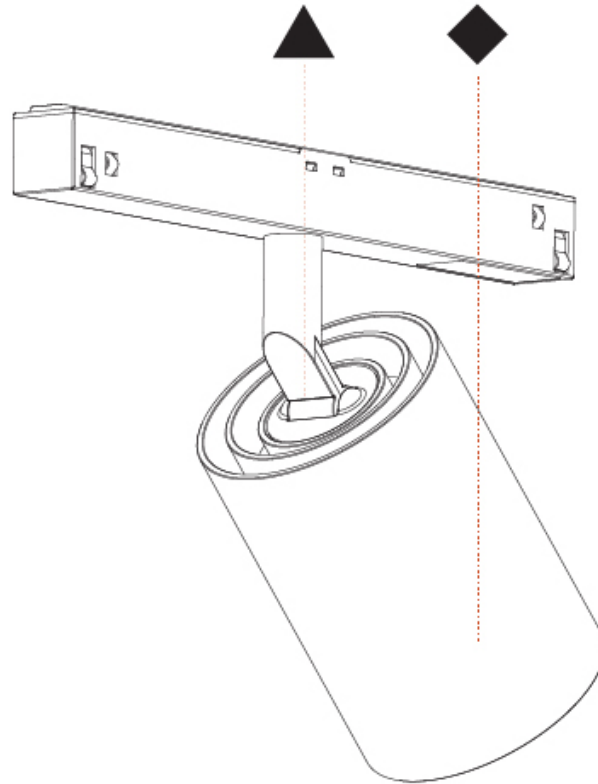

CENTRIQ FOR CLICKTRACK TRACK

A3T109-

PROJECT _____

TYPE _____

SPECIFIER _____

QUANTITY _____

DATE _____

A