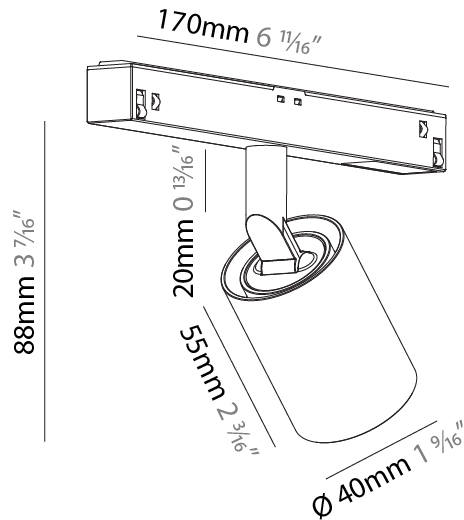

GENERAL

Series: Centriq
Subseries: Centriq for Clicktrack
Partner: Prolicht
Division: Architectural
Installation: Track
Product Type: Track System Low Voltage
Mounting Location: Ceiling
Light Distribution: Adjustable

PHYSICAL

Aperture Sizes - Downlights: 1"
Shape: Cylinder
Diameter (mm): 40
Diameter (in): 1 9/16
Length (mm): 170
Length (in): 6 11/16
Height (mm): 88
Height (in): 3 7/16

Fixture Finish: SSR / BKV / CWI / CRY / HAB / UFT / ITA / RUA / FTG / MYG / LOD / PUS / FRO / FUP / KIA / POP / BLS / SPG / MEY / GOH / CHC / COM / ABZ / JAG / OBR / MOS / ROR

Fixture Material: Aluminum

ELECTRICAL

Lamp Type: LED (Zhaga Standard)
Input Wattage (W): 6
Total Output Wattage (W): 5.4
Dimming: Non-Dimmable
Driver Included: No
Driver Location: Remote
Driver Type: Constant Voltage - Universal
Driver Class: Class 2
Input Voltage (V): 48
Constant Current (MA): 340
Upon Request: 0-10Vdc dimming / DALI dimming

LED

Number of LEDs: 1
Color Temperature (°K): 2700 / 3000 / 4000
Max. Delivered Lumen (lm): 494 / 519 / 526
CRI: >90 CRI

OPTICAL

Reflector°: 20 / 40 / 50
Optic°: 31 / 36
Adjustability: Rotational 360°; Tilt 90° (±45°)

RATINGS AND CERTIFICATIONS

Certified By: Certified for North American Standards
IP rating: IP20