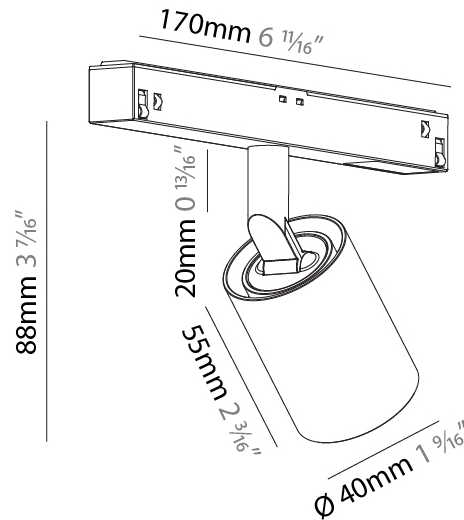

GENERAL

Series: Centriq
Subseries: Centriq for Clicktrack
Partner: Prolight
Division: Architectural
Installation: Track
Product Type: Track System Low Voltage
Mounting Location: Ceiling
Light Distribution: Adjustable

PHYSICAL

Aperture Sizes - Downlights: 1"
Shape: Cylinder
Diameter (mm): 40
Diameter (in): 1 9/16
Length (mm): 170
Length (in): 6 11/16
Height (mm): 88
Height (in): 3 7/16

Fixture Finish: SSR / BKV / CWI / CRY / HAB / UFT / ITA / RUA / FTG / MYG / LOD / PUS / FRO / FUP / KIA / POP / BLS / SPG / MEY / GOH / CHC / COM / ABZ / JAG / OBR / MOS / ROR

Fixture Material: Aluminum

ELECTRICAL

Lamp Type: LED (Zhaga Standard)
Input Wattage (W): 6
Total Output Wattage (W): 5.4
Dimming: Non-Dimmable
Driver Included: No
Driver Location: Remote
Driver Type: Constant Voltage - Universal
Driver Class: Class 2
Input Voltage (V): 48
Constant Current (MA): 340
Upon Request: 0-10Vdc dimming / DALI dimming

LED

Number of LEDs: 1
Color Temperature (°K): 2700 / 3000 / 4000
Max. Delivered Lumen (lm): 494 / 519 / 526
CRI: >90 CRI

OPTICAL

Reflector°: 20 / 40 / 50
Optic°: 31 / 36
Adjustability: Rotational 360°; Tilt 90° (±45°)

RATINGS AND CERTIFICATIONS

Certified By: Certified for North American Standards
IP rating: IP20