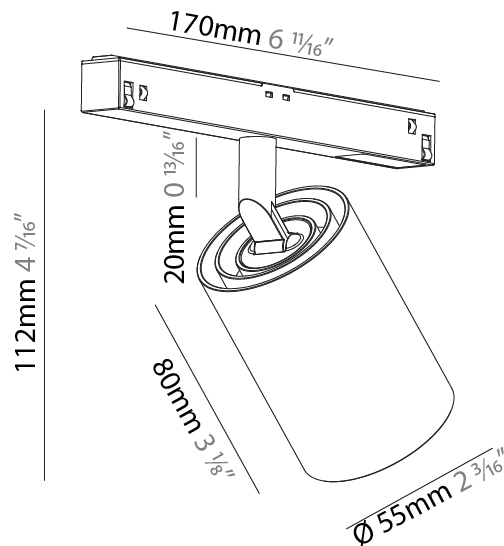

GENERAL

Series: Centriq
Subseries: Centriq for Clicktrack
Partner: Prolicht
Division: Architectural
Installation: Track
Product Type: Track System Low Voltage
Mounting Location: Ceiling
Light Distribution: Adjustable

PHYSICAL

Aperture Sizes - Downlights: 2"
Shape: Cylinder
Diameter (mm): 55
Diameter (in): 2 ³/₁₆
Length (mm): 170
Length (in): 6 ¹¹/₁₆
Height (mm): 112
Height (in): 4 ⁷/₁₆

Fixture Finish: SSR / BKV / CWI / CRY / HAB / UFT / ITA / RUA / FTG / MYG / LOD / PUS / FRO / FUP / KIA / POP / BLS / SPG / MEY / GOH / CHC / COM / ABZ / JAG / OBR / MOS / ROR

Fixture Material: Aluminum

ELECTRICAL

Lamp Type: LED (Zhaga Standard)
Input Wattage (W): 12
Total Output Wattage (W): 10.9
Dimming: Non-Dimmable
Driver Included: No
Driver Location: Remote
Driver Type: Constant Voltage - Universal
Driver Class: Class 2
Input Voltage (V): 48
Constant Current (MA): 580
Upon Request: 0-10Vdc dimming / DALI dimming

LED

Number of LEDs: 1
Color Temperature (°K): 2700 / 3000 / 4000
Max. Delivered Lumen (lm): 750 / 780 / 840
CRI: >90 CRI

OPTICAL

Reflector°: 18 / 26 / 34 / 36 / 52
Adjustability: Rotational 360°; Tilt 90° (±45°)

RATINGS AND CERTIFICATIONS

Certified By: Certified for North American Standards
IP rating: IP20