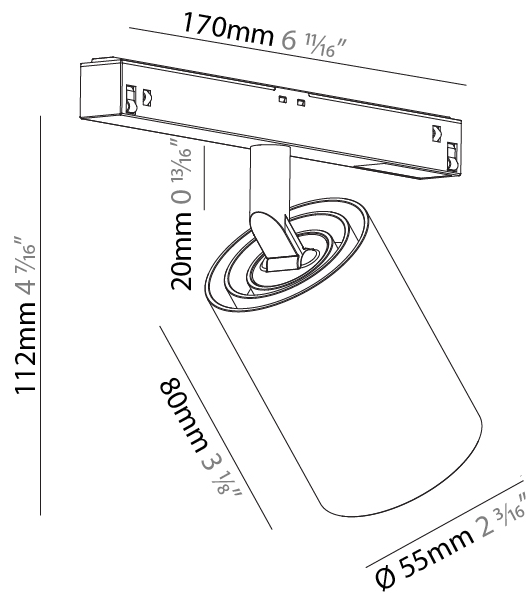

1. To build a product code in our configurator select the specify button on the base model # product page
2. To build a manual product code on this datasheet choose from the options listed below in blue font and add the suffix to the base model #

GENERAL

Series: Centriq
Subseries: Centriq for Clicktrack
Partner: Prolicht
Division: Architectural
Installation: Track
Product Type: Track System Low Voltage
Mounting Location: Ceiling
Light Distribution: Adjustable

PHYSICAL

Aperture Sizes - Downlights: 2"
Shape: Cylinder
Diameter (mm): 55
Diameter (in): 2 ³/₁₆"
Length (mm): 170
Length (in): 6 ¹¹/₁₆"
Height (mm): 112
Height (in): 4 ⁷/₁₆"

Fixture Finish: SSR / BKV / CWI / CRY / HAB / UFT / ITA / RUA / FTG / MYG / LOD / PUS / FRO / FUP / KIA / POP / BLS / SPG / MEY / GOH / CHC / COM / ABZ / JAG / OBR / MOS / ROR

Fixture Material: Aluminum

ELECTRICAL

Lamp Type: LED (Zhaga Standard)
Input Wattage (W): 9
Total Output Wattage (W): 8.2
Dimming: Non-Dimmable
Driver Included: No
Driver Location: Remote
Driver Type: Constant Voltage - Universal
Driver Class: Class 2
Input Voltage (V): 48
Constant Current (MA): 700
Upon Request: 0-10Vdc dimming / DALI dimming

LED

Number of LEDs: 1
Color Temperature (°K): 2700 / 3000 / 4000
Max. Delivered Lumen (lm): 380 / 410 / 440
CRI: >90 CRI

OPTICAL

Reflector: 9
Adjustability: Rotational 360°; Tilt 90° (±45°)

RATINGS AND CERTIFICATIONS

Certified By: Certified for North American Standards
IP rating: IP20