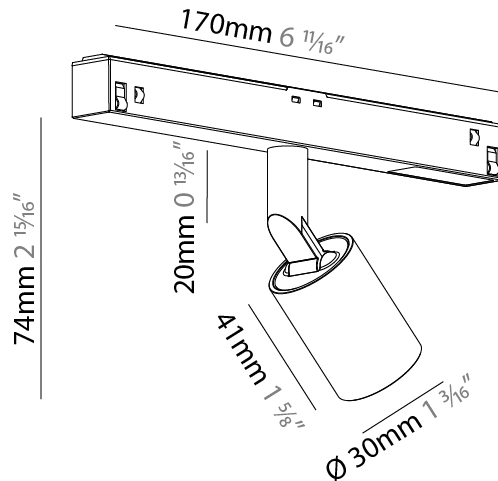

1. To build a product code in our configurator select the specify button on the base model # product page
2. To build a manual product code on this datasheet choose from the options listed below in blue font and add the suffix to the base model #

GENERAL

Series: Centriq
Subseries: Centriq for Clicktrack
Partner: Prolicht
Division: Architectural
Installation: Track
Product Type: Track System Low Voltage
Mounting Location: Ceiling
Light Distribution: Adjustable

PHYSICAL

Aperture Sizes - Downlights: 1"
Shape: Cylinder
Diameter (mm): 30
Diameter (in): 1 ³/₁₆
Length (mm): 170
Length (in): 6 ¹¹/₁₆
Height (mm): 74
Height (in): 2 ¹⁵/₁₆
Fixture Finish: SSR / BKV / CWI / CRY / HAB / UFT / ITA / RUA / FTG / MYG / LOD / PUS / FRO / FUP / KIA / POP / BLS / SPG / MEY / GOH / CHC / COM / ABZ / JAG / OBR / MOS / ROR
Fixture Material: Aluminum

ELECTRICAL

Lamp Type: LED (Zhaga Standard)
Input Wattage (W): 4
Total Output Wattage (W): 3.6
Dimming: Non-Dimmable
Driver Included: No
Driver Location: Remote
Driver Type: Constant Voltage - Universal
Driver Class: Class 2
Input Voltage (V): 48
Constant Current (MA): 340
Upon Request: 0-10Vdc dimming / DALI dimming

LED

Number of LEDs: 1
Color Temperature (°K): 2700 / 3000 / 4000
Max. Delivered Lumen (lm): 260 / 270 / 290
CRI: >90 CRI

OPTICAL

Optic°: 24 / 32
Adjustability: Rotational 360°; Tilt 90° (±45°)

RATINGS AND CERTIFICATIONS

Certified By: Certified for North American Standards
IP rating: IP20