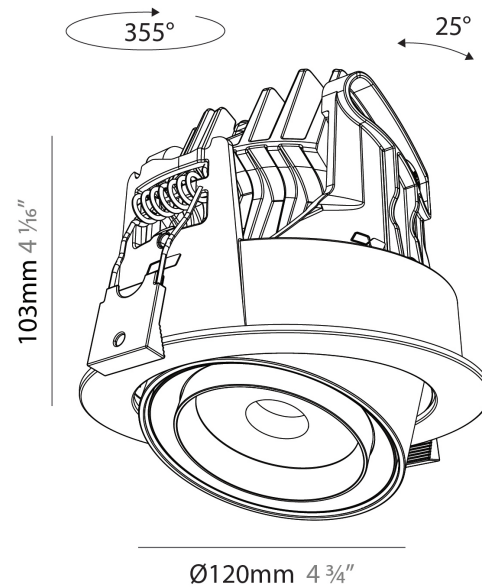

GENERAL

Series: Centriq
Subseries: Centriq Round Flex Adjustable
Partner: Prolicht
Division: Architectural
Installation: Recessed
Product Type: Downlight
Mounting Location: Ceiling
Light Distribution: Adjustable / Downlight

PHYSICAL

Aperture Sizes - Downlights: 2"
Shape: Cylinder
Diameter (mm): 120
Diameter (in): 4 ¾
Height (mm): 105
Height (in): 4 ⅞
Min. Recessing Depth (mm): 120
Min. Recessing Depth (in): 4 ¾
Weight (kg): 0.666
Fixture Finish: [SSR / BKV / CWI / CRY / HAB / UFT / ITA / RUA / FTG / MYG / LOD / PUS / FRO / FUP / KIA / POP / BLS / SPG / MEY / GOH / CHC / COM / ABZ / JAG / OBR / MOS / ROR](#)
Fixture Material: Aluminum
Cut-out Measurements: Dia. 112mm / 4 7/16"

ELECTRICAL

Lamp Type: LED (Zhaga Standard)
Input Wattage (W): 20.5
Total Output Wattage (W): 18.1
Dimming: Tri-Mode (Non-Dimming and Phase Dimming (120Vac only) and 0-10V Dimming)
Driver Included: No
Driver Location: Recessed Housing
Driver Type: Constant Current - Universal
Driver Class: Class 2
Housing: ENCP 3
Input Voltage (V): 120 - 277
Constant Current (MA): 500

LED

Color Temperature (°K): [2700 / 3000 / 3500 / 4000](#)
Max. Delivered Lumen (lm): 1201 / 1294 / 1346 / 1373
Nominal Lumen (lm): 1668 / 1797 / 1869 / 1907
CRI: >90 CRI
Lamp Life (hrs): 50000

OPTICAL

Beam Angle: [18 / 30 / 46](#)
Adjustability: Rotational 350° / Tilt 25°

RATINGS AND CERTIFICATIONS

Certified By: CSA Certified to UL and CSA Standards
IP rating: IP20