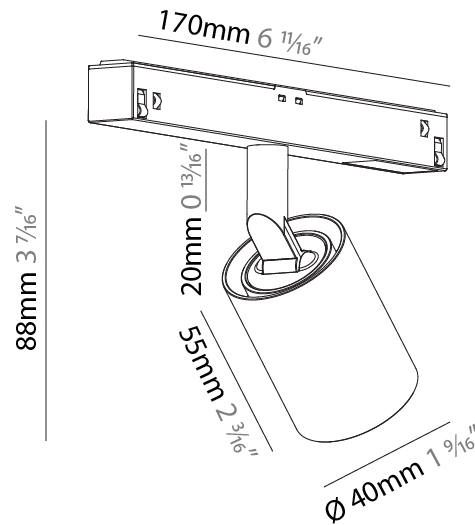

1. To build a product code in our configurator select the specify button on the base model # product page
2. To build a manual product code on this datasheet choose from the options listed below in blue font and add the suffix to the base model #

GENERAL

Series: Centriq
Subseries: Centriq for Clicktrack
Partner: Prolicht
Division: Architectural
Installation: Track
Product Type: Track System Low Voltage
Mounting Location: Ceiling
Light Distribution: Adjustable

PHYSICAL

Aperture Sizes - Downlights: 1"
Shape: Cylinder
Diameter (mm): 40
Diameter (in): 1 9/16
Length (mm): 170
Length (in): 6 11/16
Height (mm): 88
Height (in): 3 7/16

Fixture Finish: SSR / BKV / CWI / CRY / HAB / UFT / ITA / RUA / FTG / MYG / LOD / PUS / FRO / FUP / KIA / POP / BLS / SPG / MEY / GOH / CHC / COM / ABZ / JAG / OBR / MOS / ROR

Fixture Material: Aluminum

ELECTRICAL

Lamp Type: LED (Zhaga Standard)
Input Wattage (W): 6
Total Output Wattage (W): 5.4
Dimming: Non-Dimmable
Driver Included: No
Driver Location: Remote
Driver Type: Constant Voltage - Universal
Driver Class: Class 2
Input Voltage (V): 48
Constant Current (MA): 490
Upon Request: 0-10Vdc dimming / DALI dimming

LED

Number of LEDs: 1
Color Temperature (°K): 2700 / 3000 / 4000
Max. Delivered Lumen (lm): 360 / 390 / 420
CRI: >90 CRI

OPTICAL

Reflector°: 10
Adjustability: Rotational 360°; Tilt 90° (±45°)

RATINGS AND CERTIFICATIONS

Certified By: Certified for North American Standards
IP rating: IP20