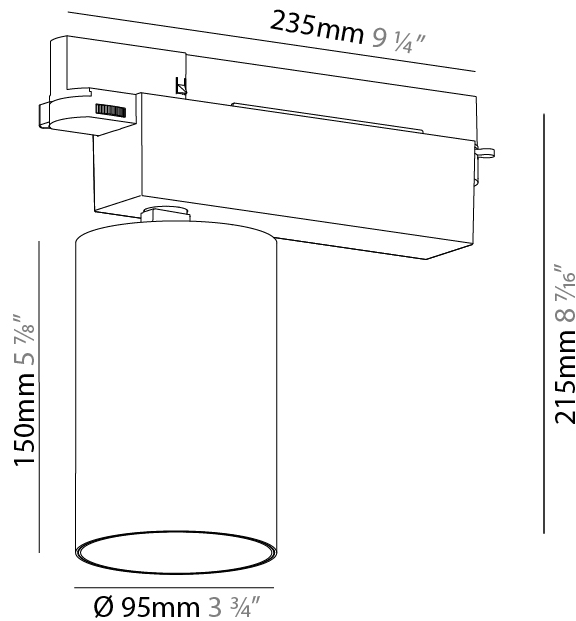

GENERAL

Series: Centriq
 Subseries: Centriq 95
 Brand: Prolicht
 Division: Architectural
 Mounting Type: Track
 Mounting Location: Ceiling
 Subcategory: Spots

PHYSICAL

Shape: Cylinder
 Diameter (mm): 95
 Diameter (in): 3 ¾
 Length (mm): 235
 Length (in): 9 ¼
 Height (mm): 150
 Height (in): 5 ⅞
 Light Distribution: Adjustable / Direct
 Weight (kg): 1.495
 Weight (lbs): 3.3
 Fixture Finish: SSR / BKV / CWI / CRY / HAB / UFT / ITA / RUA / FTG / MYG / LOD / PUS / FRO / FUP / KIA / POP / BLS / SPG / MEY / GOH / GUM / CHC / COM / ABZ / JAG / OBR / MOS / ROR
 Fixture Material: Aluminum

OPTICAL

Reflector: 18 / 26 / 40
 Adjustability: Rotational 340°; Tilt 90°
 Upon Request: Special Beam Angles

RATINGS AND CERTIFICATIONS

Certified By: Certified for North American Standards
 IP rating: IP20