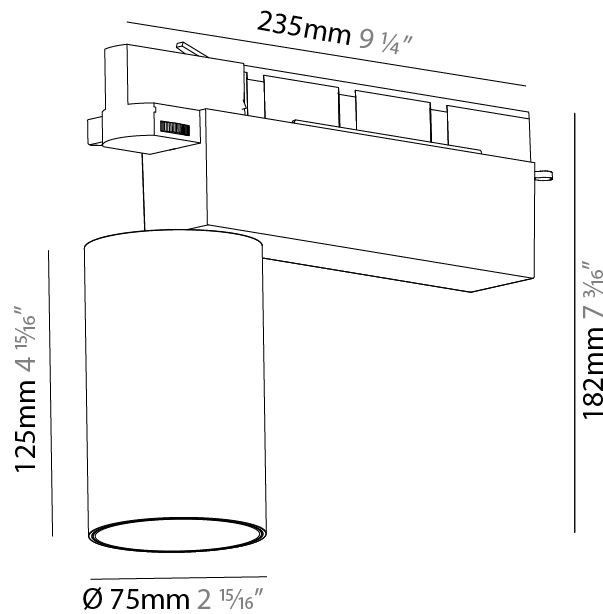

GENERAL

Series: Centriq
Subseries: Centriq 75
Brand: Prolicht
Division: Architectural
Mounting Type: Track
Mounting Location: Ceiling
Subcategory: Spots

PHYSICAL

Shape: Cylinder
Diameter (mm): 75
Diameter (in): 2 15/16
Length (mm): 235
Length (in): 9 1/4
Height (mm): 125
Height (in): 4 15/16
Light Distribution: Adjustable / Direct
Weight (kg): 1.099
Weight (lbs): 2 7/16
Fixture Finish: SSR / BKV / CWI / CRY / HAB / UFT / ITA / RUA / FTG / MYG / LOD / PUS / FRO / FUP / KIA / POP / BLS / SPG / MEY / GOH / GUM / CHC / COM / ABZ / JAG / OBR / MOS / ROR
Fixture Material: Aluminum

ELECTRICAL

Lamp Type: LED (Zhaga Standard)
Input Wattage (W): 12 / 15
Total Output Wattage (W): 10.8 / 13.5
Dimming: Tri-Mode (Non-Dimming and Phase Dimming (120Vac only) and 0-10V Dimming)
Driver Included: Yes
Driver Location: Integrated
Driver Type: Constant Current - Universal
Driver Class: Class 2
Input Voltage (V): 120 - 277
Constant Current (MA): 350

LED

Number of LEDs: 1
Color Temperature (°K): 2700 / 3000 / 3500 / 4000
Max. Delivered Lumen (lm): 870 / 970 / 1039 / 1060
Nominal Lumen (lm): 960 / 1070 / 1156 / 1180
CRI: >90 CRI
Lamp Life (hrs): 50000
Upon Request: Special Color Temperature Special Led

OPTICAL

Beam Angle: 10
Adjustability: Rotational 340°; Tilt 90°
Upon Request: Special Beam Angles

RATINGS AND CERTIFICATIONS

Certified By: Certified for North American Standards
IP rating: IP20