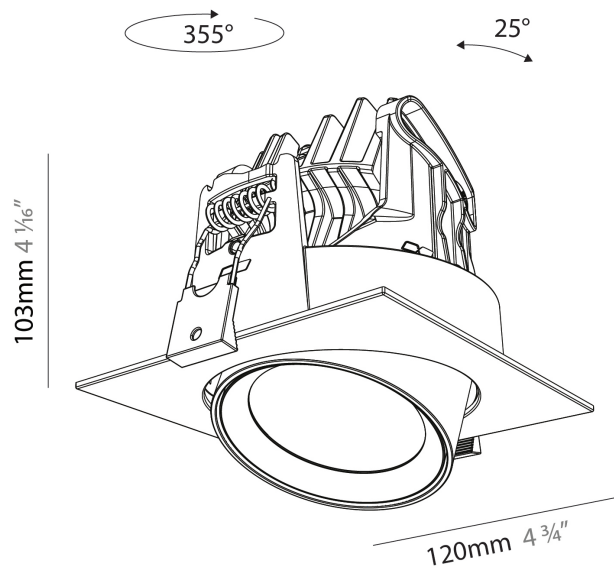

GENERAL

Series: Centriq
Subseries: Centriq Square Adjustable
Partner: Prolicht
Division: Architectural
Installation: Recessed
Product Type: Downlight
Mounting Location: Ceiling
Light Distribution: Adjustable / Downlight

PHYSICAL

Aperture Sizes - Downlights: 2"
Shape: Cylinder
Diameter (mm): 120
Diameter (in): 4 3/4
Length (mm): 120
Length (in): 4 3/4
Height (mm): 103
Height (in): 4 1/8
Min. Recessing Depth (mm): 120
Min. Recessing Depth (in): 4 3/4
Weight (kg): 0.665
Diffuser: Lens Pack - No Lens / Opal / Linear Spread Lens / Honeycomb / Spread Lens
Fixture Finish: SSR / BKV / CWI / CRY / HAB / UFT / ITA / RUA / FTG / MYG / LOD / PUS / FRO / FUP / KIA / POP / BLS / SPG / MEY / GOH / CHC / COM / ABZ / JAG / OBR / MOS / ROR
Fixture Material: Aluminum
Cut-out Measurements: Dia. 112mm / 4 7/16"

ELECTRICAL

Lamp Type: LED (Zhaga Standard)
Input Wattage (W): 27.4
Total Output Wattage (W): 24.6
Dimming: Dali Dimming
Driver Included: No
Driver Location: Recessed Housing
Driver Type: Constant Current - Universal
Driver Class: Class 2
Input Voltage (V): 120 - 277
Constant Current (MA): 700

LED

Color Temperature (°K): 2700-6500 Tunable White
Max. Delivered Lumen (lm): 2058 - 2329
Nominal Lumen (lm): 2497 - 2827
CRI: >90 CRI
Lamp Life (hrs): 50000

OPTICAL

Reflector°: 24 / 34 / 54
Adjustability: Rotational 350° / Tilt 25°

RATINGS AND CERTIFICATIONS

Certified By: CSA Certified to UL and CSA Standards
IP rating: IP20