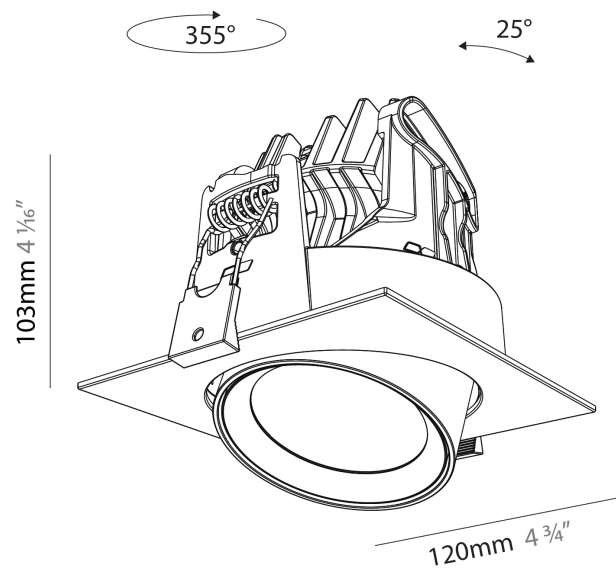

PHYSICAL

Aperture Sizes - Downlights: 2"
Shape: Cylinder
Diameter (mm): 120
Diameter (in): 4 3/4
Length (mm): 120
Length (in): 4 3/4
Height (mm): 105
Height (in): 4 1/8
Min. Recessing Depth (mm): 120
Min. Recessing Depth (in): 4 3/4
Weight (kg): 0.665
Diffuser: Lens Pack - No Lens / Opal / Linear Spread Lens / Honeycomb / Spread Lens
Fixture Finish: SSR / BKV / CWI / CRY / HAB / UFT / ITA / RUA / FTG / MYG / LOD / PUS / FRO / FUP / KIA / POP / BLS / SPG / MEY / GOH / CHC / COM / ABZ / JAG / OBR / MOS / ROR
Fixture Material: Aluminum
Cut-out Measurements: Dia. 112mm / 4 7/16"

ELECTRICAL

Lamp Type: LED (Zhaga Standard)
Input Wattage (W): 20.5
Total Output Wattage (W): 18.1
Dimming: Tri-Mode (Non-Dimming and Phase Dimming (120Vac only) and 0-10V Dimming)
Driver Included: No
Driver Location: Recessed Housing
Driver Type: Constant Current - Universal
Driver Class: Class 2
Input Voltage (V): 120 - 277
Constant Current (MA): 500

LED

Color Temperature (°K): 2700 / 3000 / 3500 / 4000
Max. Delivered Lumen (lm): 1432 / 1542 / 1432 / 1636
Nominal Lumen (lm): 1668 / 1797 / 1668 / 1907
CRI: >90 CRI
Lamp Life (hrs): 50000

OPTICAL

Reflector: 10
Adjustability: Rotational 350° / Tilt 25°

RATINGS AND CERTIFICATIONS

Certified By: CSA Certified to UL and CSA Standards
IP rating: IP20