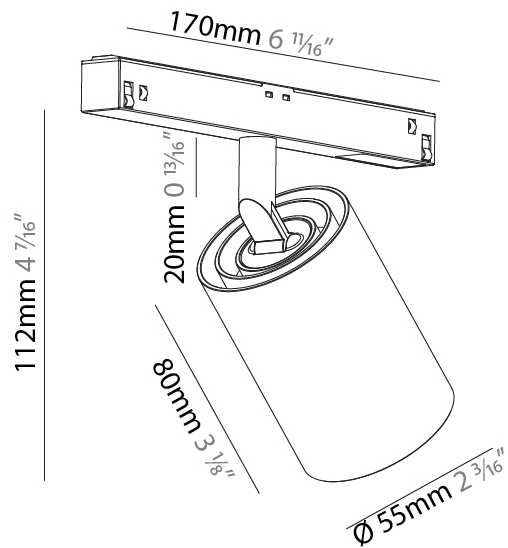

1. To build a product code in our configurator select the specify button on the base model # product page
2. To build a manual product code on this datasheet choose from the options listed below in blue font and add the suffix to the base model #

GENERAL

Series: Centriq
Subseries: Centriq for Clicktrack
Brand: Prolicht
Division: Architectural
Mounting Type: Track
Mounting Location: Ceiling
Subcategory: Spots

PHYSICAL

Shape: Cylinder
Diameter (mm): 55
Diameter (in): 2 ³/₁₆
Length (mm): 170
Length (in): 6 ¹³/₁₆
Height (mm): 112
Height (in): 4 ⁷/₁₆
Light Distribution: Adjustable / Direct
Fixture Finish: SSR / BKV / CWI / CRY / HAB / UFT / ITA / RUA / FTG / MYG / LOD / PUS / FRO / FUP / KIA / POP / BLS / SPG / MEY / GOH / GUM / CHC / COM / ABZ / JAG / OBR / MOS / ROR
Fixture Material: Aluminum

ELECTRICAL

Lamp Type: LED (Zhaga Standard)
Input Wattage (W): 12
Total Output Wattage (W): 10.9
Dimming: Non-Dimmable
Driver Included: No
Driver Location: Remote
Driver Type: Constant Voltage - Universal
Driver Class: Class 2
Input Voltage (V): 48
Constant Current (MA): 580
Upon Request: 0-10Vdc dimming / DALI dimming

LED

Number of LEDs: 1
Color Temperature (°K): 2700 / 3000 / 4000
Max. Delivered Lumen (lm): 750 / 780 / 840
CRI: >90 CRI

OPTICAL

Reflector°: 17 / 33 / 46
Optic°: 15 / 25 / 35
Adjustability: Rotational 360°; Tilt 90° (±45°)

RATINGS AND CERTIFICATIONS

Certified By: Certified for North American Standards
IP rating: IP20