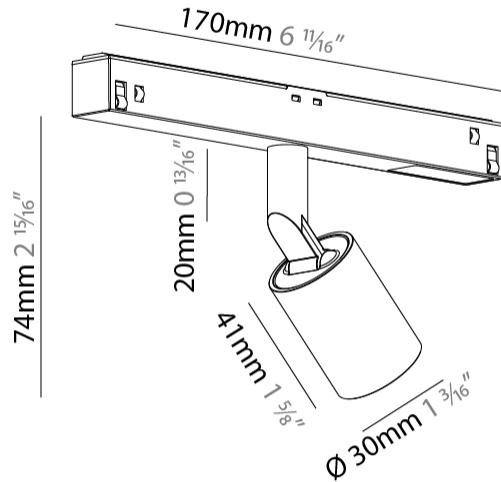

1. To build a product code in our configurator select the specify button on the base model # product page
2. To build a manual product code on this datasheet choose from the options listed below in blue font and add the suffix to the base model #

GENERAL

Series: Centriq
Subseries: Centriq for Clicktrack
Brand: Prolicht
Division: Architectural
Mounting Type: Track
Mounting Location: Ceiling
Subcategory: Spots

PHYSICAL

Shape: Cylinder
Diameter (mm): 30
Diameter (in): 1 ³/₁₆
Length (mm): 170
Length (in): 6 ¹³/₁₆
Height (mm): 74
Height (in): 2 ¹⁵/₁₆
Light Distribution: Adjustable / Direct
Fixture Finish: SSR / BKV / CWI / CRY / HAB / UFT / ITA / RUA / FTG / MYG / LOD / PUS / FRO / FUP / KIA / POP / BLS / SPG / MEY / GOH / GUM / CHC / COM / ABZ / JAG / OBR / MOS / ROR
Fixture Material: Aluminum

ELECTRICAL

Lamp Type: LED (Zhaga Standard)
Input Wattage (W): 4
Total Output Wattage (W): 3.6
Dimming: Non-Dimmable
Driver Included: No
Driver Location: Remote
Driver Type: Constant Voltage - Universal
Driver Class: Class 2
Input Voltage (V): 48
Constant Current (mA): 340
Upon Request: 0-10Vdc dimming / DALI dimming

LED

Number of LEDs: 1
Color Temperature (°K): 2700 / 3000 / 4000
Max. Delivered Lumen (lm): 260 / 270 / 290
CRI: >90 CRI

OPTICAL

Optic°: 24 / 32
Adjustability: Rotational 360°; Tilt 90° (±45°)

RATINGS AND CERTIFICATIONS

Certified By: Certified for North American Standards
IP rating: IP20