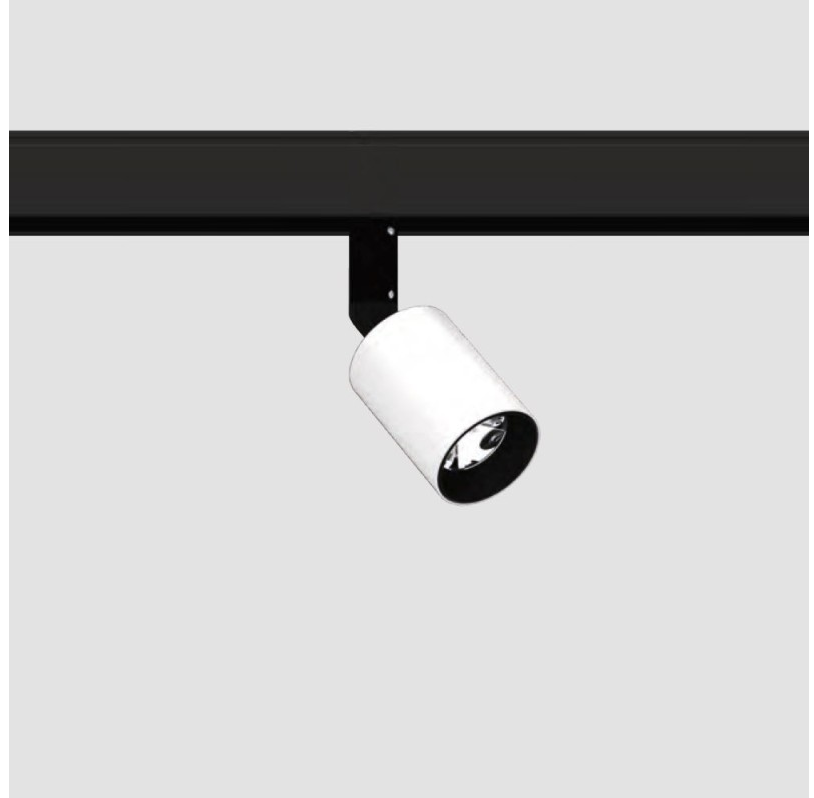

1. To build a product code in our configurator select the specify button on the base model # product page
2. To build a manual product code on this datasheet choose from the options listed below in blue font and add the suffix to the base model #

GENERAL

Series: Centriq
Subseries: Centriq for Clicktrack
Brand: Prolicht
Division: Architectural
Mounting Type: Track
Mounting Location: Ceiling
Subcategory: Spots

PHYSICAL

Shape: Cylinder
Diameter (mm): 30
Diameter (in): 1 ³/₁₆
Length (mm): 170
Length (in): 6 ¹³/₁₆
Height (mm): 74
Height (in): 2 ¹⁵/₁₆
Light Distribution: Adjustable / Direct
Fixture Finish: SSR / BKV / CWI / CRY / HAB / UFT / ITA / RUA / FTG / MYG / LOD / PUS / FRO / FUP / KIA / POP / BLS / SPG / MEY / GOH / GUM / CHC / COM / ABZ / JAG / OBR / MOS / ROR
Fixture Material: Aluminum

ELECTRICAL

Lamp Type: LED (Zhaga Standard)
Input Wattage (W): 4
Total Output Wattage (W): 3.6
Dimming: Non-Dimmable
Driver Included: No
Driver Location: Remote
Driver Type: Constant Voltage - Universal
Driver Class: Class 2
Input Voltage (V): 48
Constant Current (mA): 340
Upon Request: 0-10Vdc dimming / DALI dimming

LED

Number of LEDs: 1
Color Temperature (°K): 2700 / 3000 / 4000
Max. Delivered Lumen (lm): 260 / 270 / 290
CRI: >90 CRI

OPTICAL

Optic°: 24 / 32
Adjustability: Rotational 360°; Tilt 90° (±45°)

RATINGS AND CERTIFICATIONS

Certified By: Certified for North American Standards
IP rating: IP20