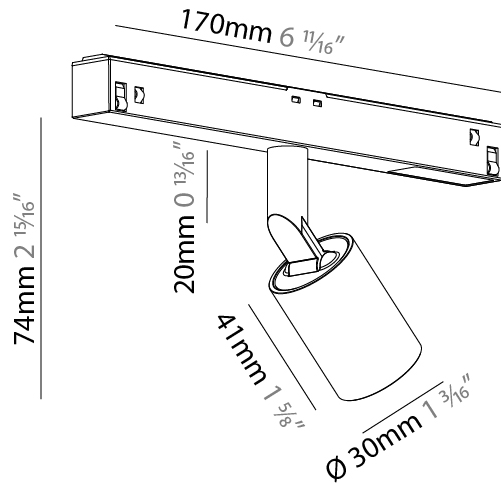

1. To build a product code in our configurator select the specify button on the base model # product page
2. To build a manual product code on this datasheet choose from the options listed below in blue font and add the suffix to the base model #

GENERAL

Series: Centriq
Subseries: Centriq for Clicktrack
Brand: Prolicht
Division: Architectural
Mounting Type: Track
Mounting Location: Ceiling
Subcategory: Spots

PHYSICAL

Shape: Cylinder
Diameter (mm): 40
Diameter (in): 1 5/16
Length (mm): 170
Length (in): 6 11/16
Height (mm): 88
Height (in): 3 7/16
Light Distribution: Adjustable / Direct
Fixture Finish: SSR / BKV / CWI / CRY / HAB / UFT / ITA / RUA / FTG / MYG / LOD / PUS / FRO / FUP / KIA / POP / BLS / SPG / MEY / GOH / GUM / CHC / COM / ABZ / JAG / OBR / MOS / ROR
Fixture Material: Aluminum

ELECTRICAL

Lamp Type: LED (Zhaga Standard)
Input Wattage (W): 6
Total Output Wattage (W): 5.4
Dimming: Non-Dimmable
Driver Included: No
Driver Location: Remote
Driver Type: Constant Voltage - Universal
Driver Class: Class 2
Input Voltage (V): 48
Constant Current (MA): 340
Upon Request: 0-10Vdc dimming / DALI dimming

LED

Number of LEDs: 1
Color Temperature (°K): 2700 / 3000 / 4000
Max. Delivered Lumen (lm): 494 / 519 / 526
CRI: >90 CRI

OPTICAL

Reflector°: 20 / 40 / 50
Optic°: 31 / 36
Adjustability: Rotational 360°; Tilt 90° (±45°)

RATINGS AND CERTIFICATIONS

Certified By: Certified for North American Standards
IP rating: IP20