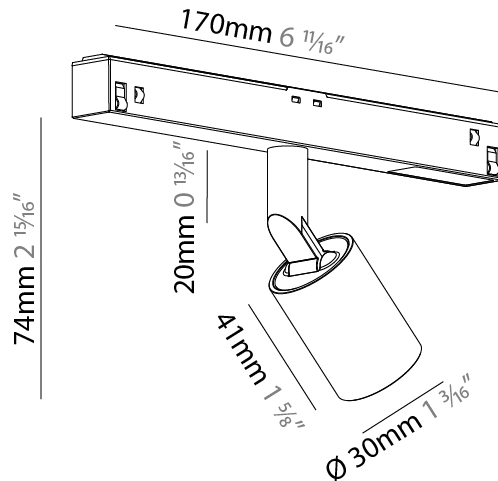

1. To build a product code in our configurator select the specify button on the base model # product page
2. To build a manual product code on this datasheet choose from the options listed below in blue font and add the suffix to the base model #

GENERAL

Series: Centriq
Subseries: Centriq for Clicktrack
Brand: Prolicht
Division: Architectural
Mounting Type: Track
Mounting Location: Ceiling
Subcategory: Spots

PHYSICAL

Shape: Cylinder
Diameter (mm): 40
Diameter (in): 1 5/16
Length (mm): 170
Length (in): 6 11/16
Height (mm): 88
Height (in): 3 7/16
Light Distribution: Adjustable / Direct
Fixture Finish: SSR / BKV / CWI / CRY / HAB / UFT / ITA / RUA / FTG / MYG / LOD / PUS / FRO / FUP / KIA / POP / BLS / SPG / MEY / GOH / GUM / CHC / COM / ABZ / JAG / OBR / MOS / ROR
Fixture Material: Aluminum

ELECTRICAL

Lamp Type: LED (Zhaga Standard)
Input Wattage (W): 6
Total Output Wattage (W): 5.4
Dimming: Non-Dimmable
Driver Included: No
Driver Location: Remote
Driver Type: Constant Voltage - Universal
Driver Class: Class 2
Input Voltage (V): 48
Constant Current (mA): 340
Upon Request: 0-10Vdc dimming / DALI dimming

LED

Number of LEDs: 1
Color Temperature (°K): 2700 / 3000 / 4000
Max. Delivered Lumen (lm): 494 / 519 / 526
CRI: >90 CRI

OPTICAL

Reflector°: 20 / 40 / 50
Optic°: 31 / 36
Adjustability: Rotational 360°; Tilt 90° (±45°)

RATINGS AND CERTIFICATIONS

Certified By: Certified for North American Standards
IP rating: IP20