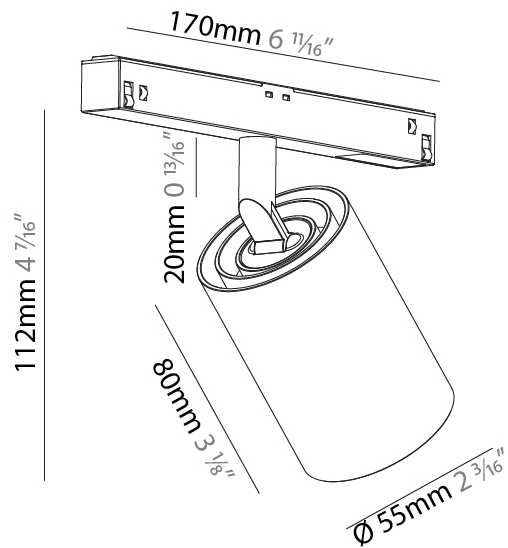

1. To build a product code in our configurator select the specify button on the base model # product page
2. To build a manual product code on this datasheet choose from the options listed below in blue font and add the suffix to the base model #

GENERAL

Series: Centriq
Subseries: Centriq for Clicktrack
Brand: Prolicht
Division: Architectural
Mounting Type: Track
Mounting Location: Ceiling
Subcategory: Spots

PHYSICAL

Shape: Cylinder
Diameter (mm): 55
Diameter (in): 2 ³/₁₆
Length (mm): 170
Length (in): 6 ¹/₁₆
Height (mm): 112
Height (in): 4 ⁷/₁₆
Light Distribution: Adjustable / Direct
Fixture Finish: SSR / BKV / CWI / CRY / HAB / UFT / ITA / RUA / FTG / MYG / LOD / PUS / FRO / FUP / KIA / POP / BLS / SPG / MEY / GOH / GUM / CHC / COM / ABZ / JAG / OBR / MOS / ROR
Fixture Material: Aluminum

ELECTRICAL

Lamp Type: LED (Zhaga Standard)
Input Wattage (W): 12
Total Output Wattage (W): 10.9
Dimming: Non-Dimmable
Driver Included: No
Driver Location: Remote
Driver Type: Constant Voltage - Universal
Driver Class: Class 2
Input Voltage (V): 48
Constant Current (MA): 580
Upon Request: 0-10Vdc dimming / DALI dimming

LED

Number of LEDs: 1
Color Temperature (°K): 2700 / 3000 / 4000
Max. Delivered Lumen (lm): 750 / 780 / 840
CRI: >90 CRI

OPTICAL

Reflector°: 17 / 33 / 46
Optic°: 15 / 25 / 35
Adjustability: Rotational 360°; Tilt 90° (±45°)

RATINGS AND CERTIFICATIONS

Certified By: Certified for North American Standards
IP rating: IP20