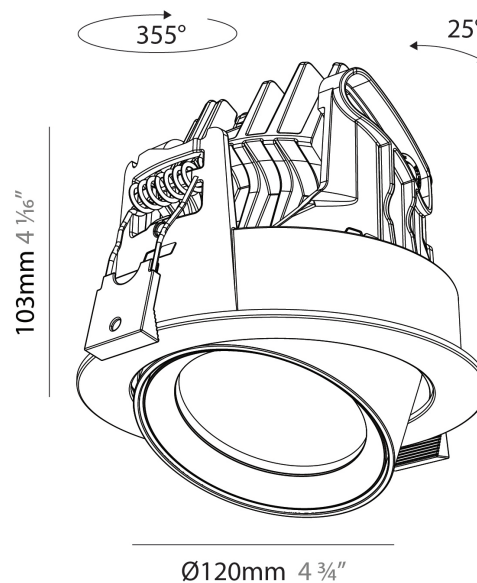

PHYSICAL

Aperture Sizes - Downlights: 2"
Shape: Cylinder
Diameter (mm): 120
Diameter (in): 4 3/4
Height (mm): 105
Height (in): 4 1/8
Min. Recessing Depth (mm): 120
Min. Recessing Depth (in): 4 3/4
Weight (kg): 0.649
Diffuser: Lens Pack - No Lens / Opal / Linear Spread Lens / Honeycomb / Spread Lens
Fixture Finish: SSR / BKV / CWI / CRY / HAB / UFT / ITA / RUA / FTG / MYG / LOD / PUS / FRO / FUP / KIA / POP / BLS / SPG / MEY / GOH / CHC / COM / ABZ / JAG / OBR / MOS / ROR
Fixture Material: Aluminum
Cut-out Measurements: Dia. 112mm / 4 7/16"

ELECTRICAL

Lamp Type: LED (Zhaga Standard)
Input Wattage (W): 27.3
Total Output Wattage (W): 24.5
Dimming: Tri-Mode (Non-Dimming and Phase Dimming (120Vac only) and 0-10V Dimming)
Driver Included: No
Driver Location: Recessed Housing
Driver Type: Constant Current - Universal
Driver Class: Class 2
Input Voltage (V): 120 - 277
Constant Current (MA): 700

LED

Color Temperature (°K): 2700 / 3000 / 3500 / 4000
Max. Delivered Lumen (lm): 2348 / 2444 / 2549 / 2669
Nominal Lumen (lm): 2788 / 2903 / 3027 / 3170
CRI: >90 CRI
Lamp Life (hrs): 50000

OPTICAL

Reflector°: 20 / 32 / 54
Adjustability: Rotational 350°; Tilt 90°

RATINGS AND CERTIFICATIONS

Certified By: Certified for North American Standards
IP rating: IP20