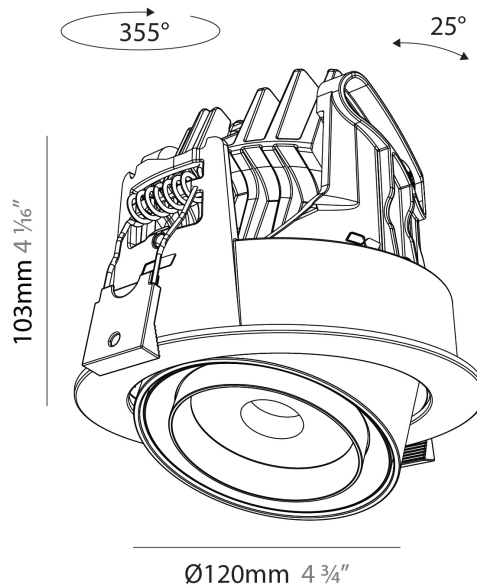

GENERAL

Series: Centriq
Subseries: Centriq Round Flex Adjustable
Partner: Prolicht
Division: Architectural
Installation: Recessed
Product Type: Downlight
Mounting Location: Ceiling
Light Distribution: Adjustable / Downlight

PHYSICAL

Aperture Sizes - Downlights: 2"
Shape: Cylinder
Diameter (mm): 120
Diameter (in): 4 ¾
Height (mm): 105
Height (in): 4 ⅞
Min. Recessing Depth (mm): 120
Min. Recessing Depth (in): 4 ¾
Weight (kg): 0.666
[Fixture Finish: SSR / BKV / CWI / CRY / HAB / UFT / ITA / RUA / FTG / MYG / LOD / PUS / FRO / FUP / KIA / POP / BLS / SPG / MEY / GOH / CHC / COM / ABZ / JAG / OBR / MOS / ROR](#)
Fixture Material: Aluminum
Cut-out Measurements: Dia. 112mm / 4 7/16"

ELECTRICAL

Lamp Type: LED (Zhaga Standard)
Input Wattage (W): 8.2
Total Output Wattage (W): 7.3
Dimming: Dali Dimming
Driver Included: No
Driver Location: Recessed Housing
Driver Type: Constant Current - Universal
Driver Class: Class 2
Input Voltage (V): 120 - 277
Constant Current (MA): 200

LED

Color Temperature (°K): 2700-6500 Tunable White
Max. Delivered Lumen (lm): 391 - 451
Nominal Lumen (lm): 576 - 664
CRI: >90 CRI
Lamp Life (hrs): 50000

OPTICAL

[Beam Angle: 14 - 46](#)
Adjustability: Rotational 350° / Tilt 25°

RATINGS AND CERTIFICATIONS

Certified By: CSA Certified to UL and CSA Standards
IP rating: IP20