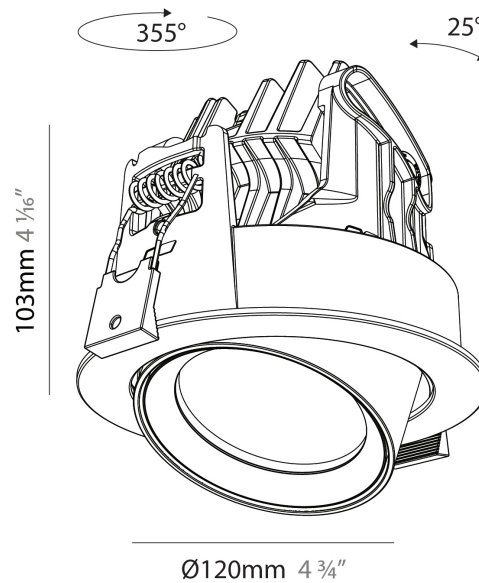

GENERAL

Series: Centriq
Subseries: Centriq Round Adjustable
Partner: Prolicht
Division: Architectural
Installation: Recessed
Product Type: Downlight
Mounting Location: Ceiling
Light Distribution: Adjustable / Downlight

PHYSICAL

Aperture Sizes - Downlights: 2"
Shape: Cylinder
Diameter (mm): 120
Diameter (in): 4 ¾
Height (mm): 105
Height (in): 4 ⅙
Min. Recessing Depth (mm): 120
Min. Recessing Depth (in): 4 ¾
Weight (kg): 0.651
Diffuser: Lens Pack - No Lens / Opal / Linear Spread Lens / Honeycomb / Spread Lens
Fixture Finish: SSR / BKV / CWI / CRY / HAB / UFT / ITA / RUA / FTG / MYG / LOD / PUS / FRO / FUP / KIA / POP / BLS / SPG / MEY / GOH / CHC / COM / ABZ / JAG / OBR / MOS / ROR
Fixture Material: Aluminum
Cut-out Measurements: Dia. 112mm / 4 7/16"

ELECTRICAL

Lamp Type: LED (Zhaga Standard)
Input Wattage (W): 27.4
Total Output Wattage (W): 24.6
Dimming: Dali Dimming
Driver Included: No
Driver Location: Recessed Housing
Driver Type: Constant Current - Universal
Driver Class: Class 2
Input Voltage (V): 120 - 277
Constant Current (MA): 700

LED

Color Temperature (°K): 2700-6500 Tunable White
Max. Delivered Lumen (lm): Max 2403
Nominal Lumen (lm): 2827
CRI: >90 CRI
Lamp Life (hrs): 50000

OPTICAL

Reflector°: 24 / 34 / 54
Adjustability: Rotational 350°; Tilt 90°

RATINGS AND CERTIFICATIONS

Certified By: Certified for North American Standards
IP rating: IP20