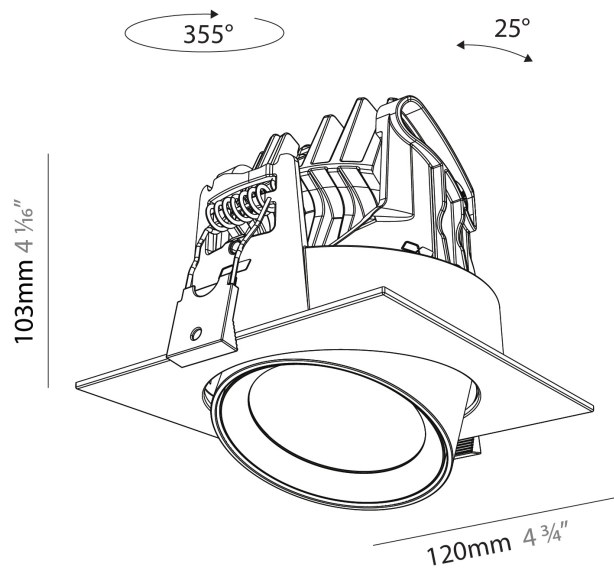

PHYSICAL

Aperture Sizes - Downlights: 2"
Shape: Cylinder
Diameter (mm): 120
Diameter (in): 4 3/4
Length (mm): 120
Length (in): 4 3/4
Height (mm): 105
Height (in): 4 1/8
Min. Recessing Depth (mm): 120
Min. Recessing Depth (in): 4 3/4
Weight (kg): 0.665
Diffuser: Lens Pack - No Lens / Opal / Linear Spread Lens / Honeycomb / Spread Lens
Fixture Finish: SSR / BKV / CWI / CRY / HAB / UFT / ITA / RUA / FTG / MYG / LOD / PUS / FRO / FUP / KIA / POP / BLS / SPG / MEY / GOH / CHC / COM / ABZ / JAG / OBR / MOS / ROR
Fixture Material: Aluminum
Cut-out Measurements: Dia. 112mm / 4 7/16"

ELECTRICAL

Lamp Type: LED (Zhaga Standard)
Input Wattage (W): 34
Total Output Wattage (W): 30.9
Dimming: Tri-Mode (Non-Dimming and Phase Dimming (120Vac only) and 0-10V Dimming)
Driver Included: No
Driver Location: Recessed Housing
Driver Type: Constant Current - Universal
Driver Class: Class 2
Input Voltage (V): 120 - 277
Constant Current (MA): 900

LED

Color Temperature (°K): 2700 / 3000 / 3500 / 4000
Max. Delivered Lumen (lm): 2434 / 2534 / 2643 / 2768
Nominal Lumen (lm): 2788 / 2903 / 3027 / 3170
CRI: >90 CRI
Lamp Life (hrs): 50000

OPTICAL

Reflector: 24 / 36 / 54
Adjustability: Rotational 350° / Tilt 25°

RATINGS AND CERTIFICATIONS

Certified By: CSA Certified to UL and CSA Standards
IP rating: IP20