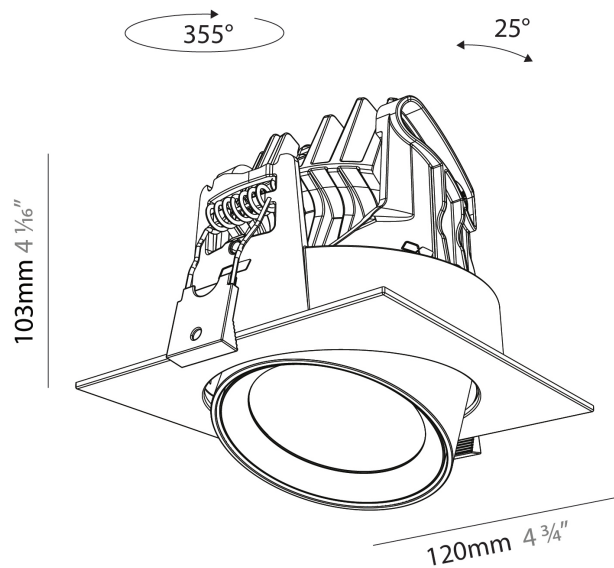

PHYSICAL

Aperture Sizes - Downlights: 2"
Shape: Cylinder
Diameter (mm): 120
Diameter (in): 4 3/4
Length (mm): 120
Length (in): 4 3/4
Height (mm): 105
Height (in): 4 1/8
Min. Recessing Depth (mm): 120
Min. Recessing Depth (in): 4 3/4
Weight (kg): 0.665
Diffuser: Lens Pack - No Lens / Opal / Linear Spread Lens / Honeycomb / Spread Lens
Fixture Finish: SSR / BKV / CWI / CRY / HAB / UFT / ITA / RUA / FTG / MYG / LOD / PUS / FRO / FUP / KIA / POP / BLS / SPG / MEY / GOH / CHC / COM / ABZ / JAG / OBR / MOS / ROR
Fixture Material: Aluminum
Cut-out Measurements: Dia. 112mm / 4 7/16"

ELECTRICAL

Lamp Type: LED (Zhaga Standard)
Input Wattage (W): 20.5
Total Output Wattage (W): 18.1
Dimming: Tri-Mode (Non-Dimming and Phase Dimming (120Vac only) and 0-10V Dimming)
Driver Included: No
Driver Location: Recessed Housing
Driver Type: Constant Current - Universal
Driver Class: Class 2
Input Voltage (V): 120 - 277
Constant Current (MA): 500

LED

Color Temperature (°K): 2700 / 3000 / 3500 / 4000
Max. Delivered Lumen (lm): 1432 / 1542 / 1432 / 1636
Nominal Lumen (lm): 1668 / 1797 / 1668 / 1907
CRI: >90 CRI
Lamp Life (hrs): 50000

OPTICAL

Reflector: 10
Adjustability: Rotational 350° / Tilt 25°

RATINGS AND CERTIFICATIONS

Certified By: CSA Certified to UL and CSA Standards
IP rating: IP20