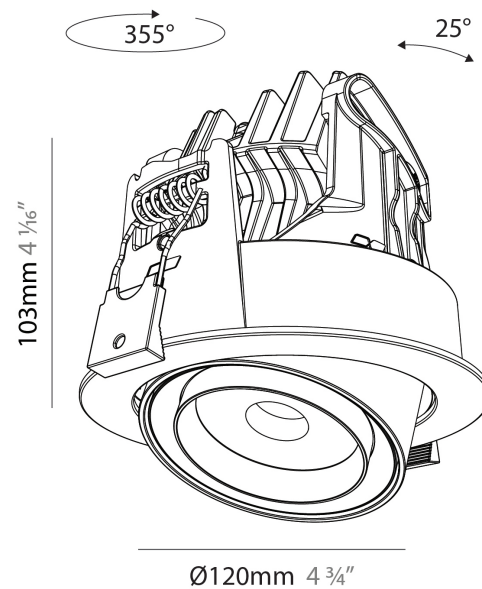

GENERAL

Series: Centriq
Subseries: Centriq Round Flex Adjustable
Partner: Prolicht
Division: Architectural
Installation: Recessed
Product Type: Downlight
Mounting Location: Ceiling
Light Distribution: Adjustable / Downlight

PHYSICAL

Aperture Sizes - Downlights: 2"
Shape: Cylinder
Diameter (mm): 120
Diameter (in): 4 ¾
Height (mm): 105
Height (in): 4 ⅞
Min. Recessing Depth (mm): 120
Min. Recessing Depth (in): 4 ¾
Weight (kg): 0.666
Fixture Finish: [SSR / BKV / CWI / CRY / HAB / UFT / ITA / RUA / FTG / MYG / LOD / PUS / FRO / FUP / KIA / POP / BLS / SPG / MEY / GOH / CHC / COM / ABZ / JAG / OBR / MOS / ROR](#)
Fixture Material: Aluminum
Cut-out Measurements: Dia. 112mm / 4 7/16"

ELECTRICAL

Lamp Type: LED (Zhaga Standard)
Input Wattage (W): 20.5
Total Output Wattage (W): 18.1
Dimming: Tri-Mode (Non-Dimming and Phase Dimming (120Vac only) and 0-10V Dimming)
Driver Included: No
Driver Location: Recessed Housing
Driver Type: Constant Current - Universal
Driver Class: Class 2
Housing: ENCP 3
Input Voltage (V): 120 - 277
Constant Current (MA): 500

LED

Color Temperature (°K): [2700 / 3000 / 3500 / 4000](#)
Max. Delivered Lumen (lm): 1201 / 1294 / 1346 / 1373
Nominal Lumen (lm): 1668 / 1797 / 1869 / 1907
CRI: >90 CRI
Lamp Life (hrs): 50000

OPTICAL

Beam Angle: [18 / 30 / 46](#)
Adjustability: Rotational 350° / Tilt 25°

RATINGS AND CERTIFICATIONS

Certified By: CSA Certified to UL and CSA Standards
IP rating: IP20