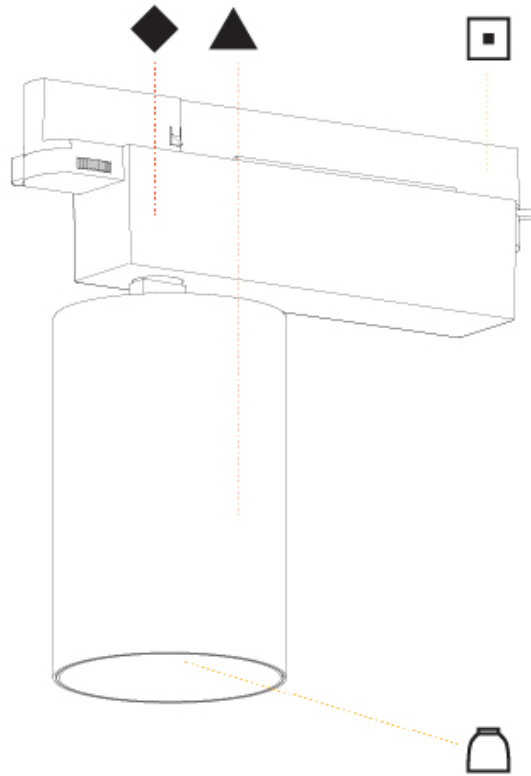

CENTRIQ 95 TRACK

A3T016-

PROJECT	_____
TYPE	_____
SPECIFIER	_____
QUANTITY	_____
DATE	_____

A