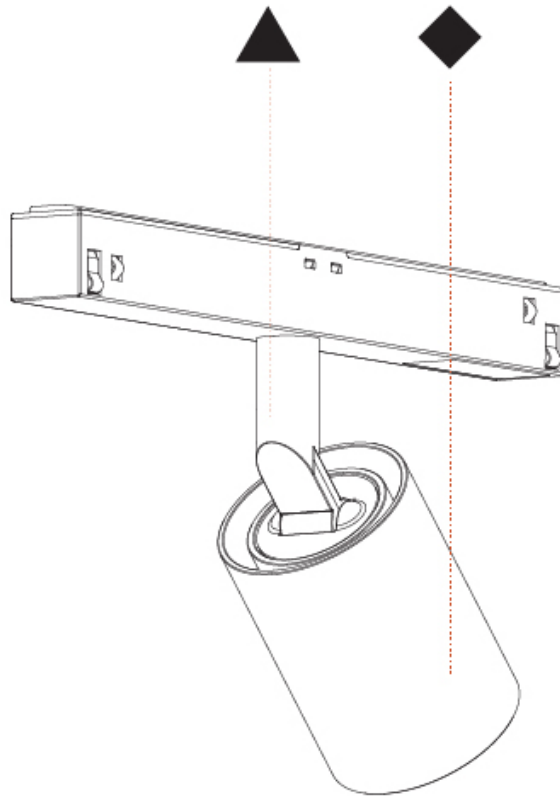

CENTRIQ FOR CLICKTRACK TRACK

A3T107-

PROJECT _____

TYPE _____

SPECIFIER _____

QUANTITY _____

DATE _____

A