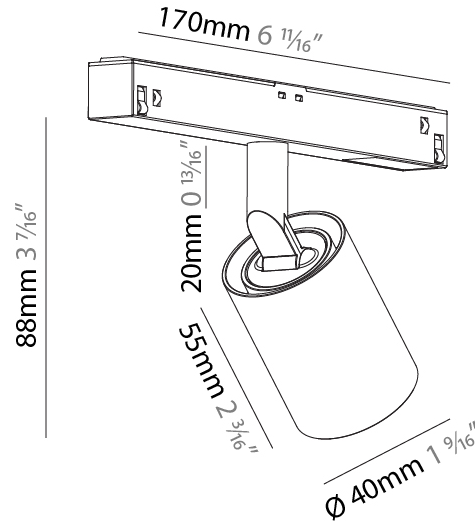

1. To build a product code in our configurator select the specify button on the base model # product page
2. To build a manual product code on this datasheet choose from the options listed below in blue font and add the suffix to the base model #

GENERAL

Series: Centriq
Subseries: Centriq for Clicktrack
Brand: Prolicht
Division: Architectural
Mounting Type: Track
Mounting Location: Ceiling
Subcategory: Spots

PHYSICAL

Shape: Cylinder
Diameter (mm): 40
Diameter (in): 1 9/16
Length (mm): 170
Length (in): 6 1/4
Height (mm): 88
Height (in): 3 7/16
Light Distribution: Adjustable / Direct
Fixture Finish: SSR / BKV / CWI / CRY / HAB / LAG / UFT / ITA / RUA / RUR / MIC / FTG / MYG / TWT / LOD / PUS / FRO / FUP / KIA / POP / BLS / SPG / MEY / GOH / GUM / CHC / COM / ABZ / JAG / OBR / MOS / ROR
Fixture Material: Aluminum

ELECTRICAL

Lamp Type: LED (Zhaga Standard)
Input Wattage (W): 6
Total Output Wattage (W): 5.4
Dimming: Non-Dimmable
Driver Included: No
Driver Location: Remote
Driver Type: Constant Voltage - Universal
Driver Class: Class 2
Input Voltage (V): 48
Constant Current (MA): 490
Upon Request: 0-10Vdc dimming / DALI dimming

LED

Number of LEDs: 1
Color Temperature (°K): 2700 / 3000 / 4000
Max. Delivered Lumen (lm): 360 / 390 / 420
CRI: >90 CRI

OPTICAL

Reflector°: 10
Adjustability: Rotational 360°; Tilt 90° (±45°)

RATINGS AND CERTIFICATIONS

Certified By: Certified for North American Standards
IP rating: IP20