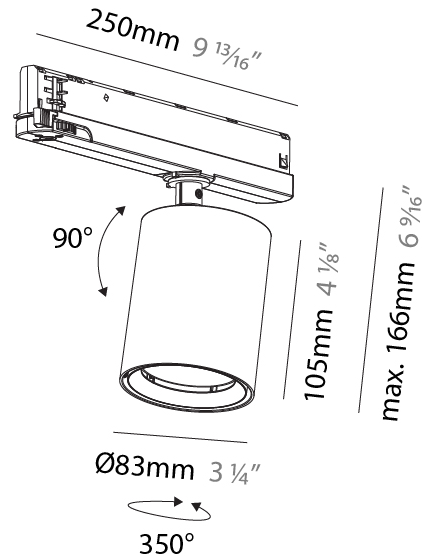

GENERAL

Series: Centriq
Subseries: Centriq In
Partner: Prolicht
Division: Architectural
Installation: Track
Product Type: Track System Line Voltage
Mounting Location: Ceiling
Light Distribution: Adjustable

PHYSICAL

Aperture Sizes - Downlights: 2"
Shape: Cylinder
Diameter (mm): 83
Diameter (in): 3 1/4
Length (mm): 250
Length (in): 9 13/16
Height (mm): 166
Height (in): 6 9/16
Weight (kg): 0.6
Fixture Finish: SSR / BKV / CWI / CRY / HAB / UFT / ITA / RUA / FTG / MYG / LOD / PUS / FRO / FUP / KIA / POP / BLS / SPG / MEY / GOH / CHC / COM / ABZ / JAG / OBR / MOS / ROR
Holder Finish: WHI / BLK
Accent Finish: SSR / BKV / CWI / CRY / HAB / LAG / UFT / ITA / RUA / RUR / MIC / FTG / MYG / TWT / LOD / PUS / FRO / FUP / KIA / POP / BLS / SPG / MEY / GOH / GUM / CHC / COM / ABZ / JAG
Fixture Material: Aluminum

ELECTRICAL

Lamp Type: LED (Zhaga Standard)
Input Wattage (W): 26
Total Output Wattage (W): 23.7
Dimming: Non-Dimmable / 0-10V Dimming
Driver Included: Yes
Driver Location: Integrated
Driver Type: Constant Current - 120Vac
Driver Class: Class 2
Input Voltage (V): 120

LED

Number of LEDs: 1
Color Temperature (°K): 2700 / 3000 / 3500 / 4000
Max. Delivered Lumen (lm): 1975 / 2056 / 2145 / 2245
Nominal Lumen (lm): 2429 / 2529 / 2638 / 2761
CRI: >90 CRI
Lamp Life (hrs): 50000

OPTICAL

Optic°: 12
Adjustability: Rotational 360°; Tilt 90° (±45°)

RATINGS AND CERTIFICATIONS

Certified By: Certified for North American Standards
IP rating: IP20