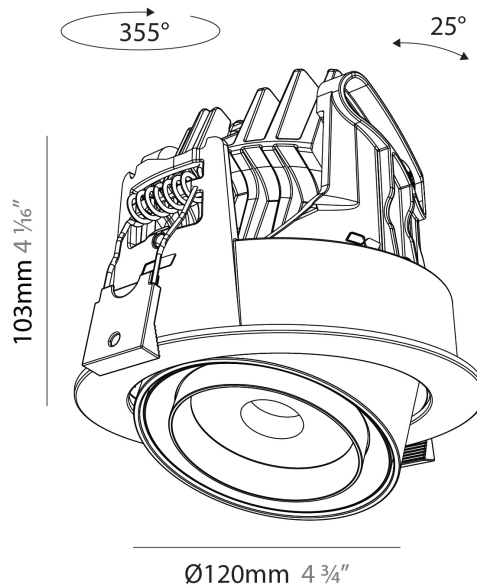

GENERAL

Series: Centriq
Subseries: Centriq Round Flex Adjustable
Partner: Prolicht
Division: Architectural
Installation: Recessed
Product Type: Downlight
Mounting Location: Ceiling
Light Distribution: Adjustable / Downlight

PHYSICAL

Aperture Sizes - Downlights: 2"
Shape: Cylinder
Diameter (mm): 120
Diameter (in): 4 ¾
Height (mm): 105
Height (in): 4 ⅞
Min. Recessing Depth (mm): 120
Min. Recessing Depth (in): 4 ¾
Weight (kg): 0.666
Fixture Finish: [SSR / BKV / CWI / CRY / HAB / UFT / ITA / RUA / FTG / MYG / LOD / PUS / FRO / FUP / KIA / POP / BLS / SPG / MEY / GOH / CHC / COM / ABZ / JAG / OBR / MOS / ROR](#)
Fixture Material: Aluminum
Cut-out Measurements: Dia. 112mm / 4 7/16"

ELECTRICAL

Lamp Type: LED (Zhaga Standard)
Input Wattage (W): 8.2
Total Output Wattage (W): 7.3
Dimming: Dali Dimming
Driver Included: No
Driver Location: Recessed Housing
Driver Type: Constant Current - Universal
Driver Class: Class 2
Input Voltage (V): 120 - 277
Constant Current (MA): 200

LED

Color Temperature (°K): 2700-6500 Tunable White
Max. Delivered Lumen (lm): 391 - 451
Nominal Lumen (lm): 576 - 664
CRI: >90 CRI
Lamp Life (hrs): 50000

OPTICAL

Beam Angle: 14 - 46
Adjustability: Rotational 350° / Tilt 25°

RATINGS AND CERTIFICATIONS

Certified By: CSA Certified to UL and CSA Standards
IP rating: IP20