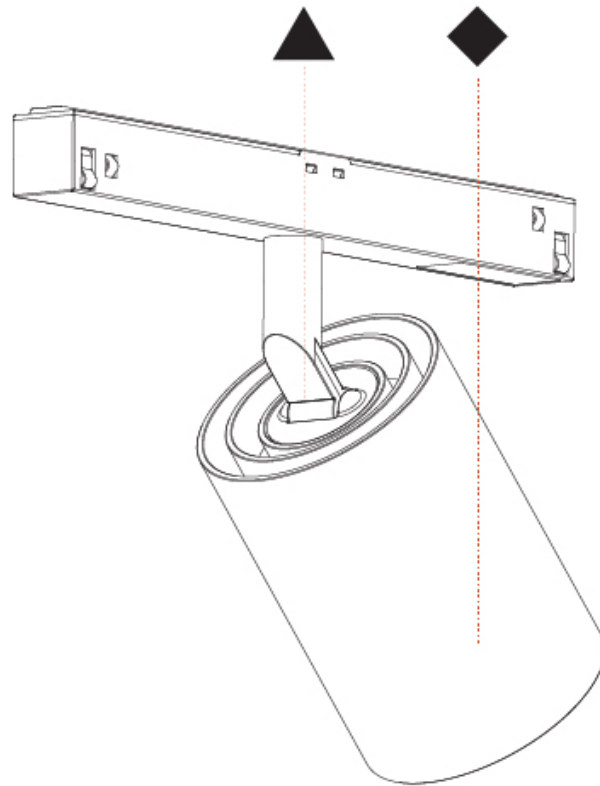

CENTRIQ FOR CLICKTRACK TRACK

A3T108-

PROJECT	_____
TYPE	_____
SPECIFIER	_____
QUANTITY	_____
DATE	_____

A