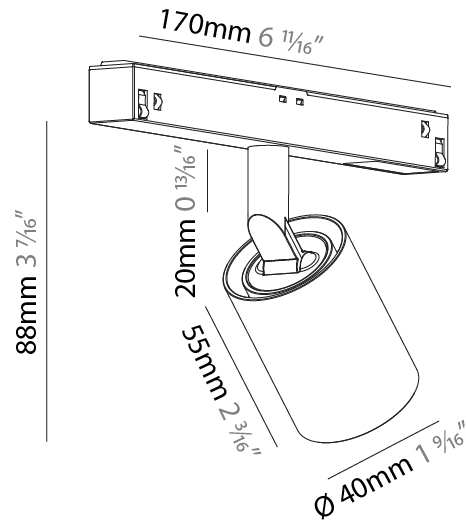

GENERAL

Series: Centriq
Subseries: Centriq for Clicktrack
Partner: Prolicht
Division: Architectural
Installation: Track
Product Type: Track System Low Voltage
Mounting Location: Ceiling
Light Distribution: Adjustable

PHYSICAL

Aperture Sizes - Downlights: 1"
Shape: Cylinder
Diameter (mm): 40
Diameter (in): 1 9/16
Length (mm): 170
Length (in): 6 11/16
Height (mm): 88
Height (in): 3 7/16

Fixture Finish: SSR / BKV / CWI / CRY / HAB / UFT / ITA / RUA / FTG / MYG / LOD / PUS / FRO / FUP / KIA / POP / BLS / SPG / MEY / GOH / CHC / COM / ABZ / JAG / OBR / MOS / ROR

Fixture Material: Aluminum

ELECTRICAL

Lamp Type: LED (Zhaga Standard)
Input Wattage (W): 6
Total Output Wattage (W): 5.4
Dimming: Non-Dimmable
Driver Included: No
Driver Location: Remote
Driver Type: Constant Voltage - Universal
Driver Class: Class 2
Input Voltage (V): 48
Constant Current (MA): 340
Upon Request: 0-10Vdc dimming / DALI dimming

LED

Number of LEDs: 1
Color Temperature (°K): 2700 / 3000 / 4000
Max. Delivered Lumen (lm): 494 / 519 / 526
CRI: >90 CRI

OPTICAL

Reflector: 20 / 40 / 50
Optic: 31 / 36
Adjustability: Rotational 360°; Tilt 90° (±45°)

RATINGS AND CERTIFICATIONS

Certified By: Certified for North American Standards
IP rating: IP20