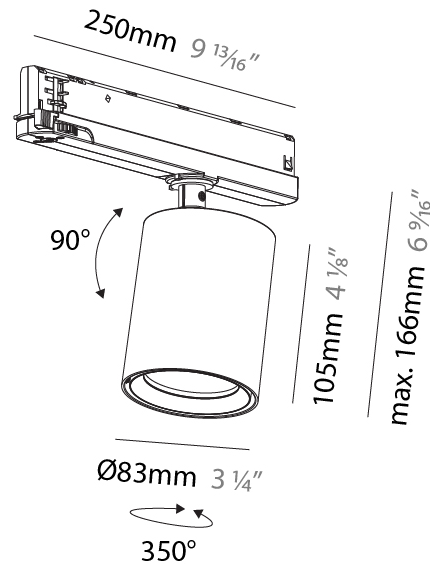

Series: Centriq
Subseries: Centriq In
Partner: Prolicht
Division: Architectural
Installation: Track
Product Type: Track System Line Voltage
Mounting Location: Ceiling
Light Distribution: Adjustable

PHYSICAL

Aperture Sizes - Downlights: 2"
Shape: Cylinder
Diameter (mm): 83
Diameter (in): 3 1/4
Length (mm): 250
Length (in): 9 13/16
Height (mm): 166
Height (in): 6 9/16
Weight (kg): 0.87
Fixture Finish: SSR / BKV / CWI / CRY / HAB / UFT / ITA / RUA / FTG / MYG / LOD / PUS / FRO / FUP / KIA / POP / BLS / SPG / MEY / GOH / CHC / COM / ABZ / JAG / OBR / MOS / ROR
Holder Finish: WHI / BLK
Accent Finish: SSR / BKV / CWI / CRY / HAB / LAG / UFT / ITA / RUA / RUR / MIC / FTG / MYG / TWT / LOD / PUS / FRO / FUP / KIA / POP / BLS / SPG / MEY / GOH / GUM / CHC / COM / ABZ / JAG
Fixture Material: Aluminum

ELECTRICAL

Lamp Type: LED (Zhaga Standard)
Input Wattage (W): 36.2
Total Output Wattage (W): 32.7
Dimming: Non-Dimmable / 0-10V Dimming
Driver Included: Yes
Driver Location: Integrated
Driver Type: Constant Current - 120Vac
Driver Class: Class 2
Input Voltage (V): 120

LED

Number of LEDs: 1
Color Temperature (°K): 2700 / 3000 / 3500 / 4000
Max. Delivered Lumen (lm): 2916 / 3037 / 3166 / 3320
Nominal Lumen (lm): 3471 / 3615 / 3769 / 3952
CRI: >90 CRI
Lamp Life (hrs): 50000

OPTICAL

Reflector: 20 / 32 / 54
Adjustability: Rotational 350°; Tilt 90°

RATINGS AND CERTIFICATIONS

Certified By: CSA Certified to UL and CSA Standards
IP rating: IP20

PROJECT
TYPE
SPECIFIER
QUANTITY
DATE