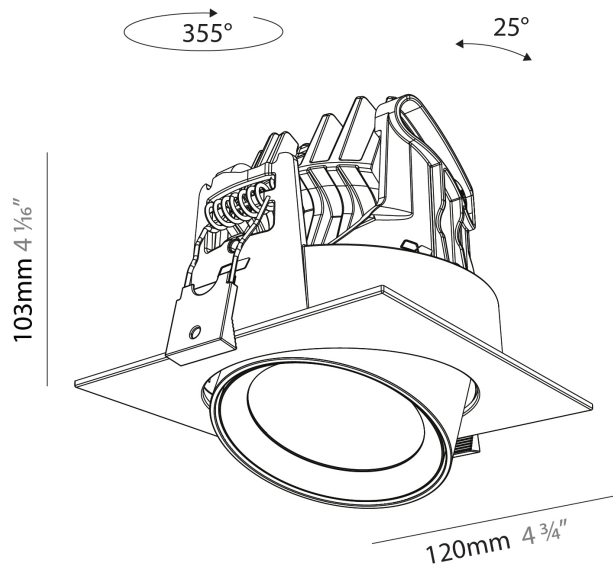

PHYSICAL

Aperture Sizes - Downlights: 2"
Shape: Cylinder
Diameter (mm): 120
Diameter (in): 4 3/4
Length (mm): 120
Length (in): 4 3/4
Height (mm): 105
Height (in): 4 1/8
Min. Recessing Depth (mm): 120
Min. Recessing Depth (in): 4 3/4
Weight (kg): 0.665
Diffuser: Lens Pack - No Lens / Opal / Linear Spread Lens / Honeycomb / Spread Lens
Fixture Finish: SSR / BKV / CWI / CRY / HAB / UFT / ITA / RUA / FTG / MYG / LOD / PUS / FRO / FUP / KIA / POP / BLS / SPG / MEY / GOH / CHC / COM / ABZ / JAG / OBR / MOS / ROR
Fixture Material: Aluminum
Cut-out Measurements: Dia. 112mm / 4 7/16"

ELECTRICAL

Lamp Type: LED (Zhaga Standard)
Input Wattage (W): 27.3
Total Output Wattage (W): 24.5
Dimming: Tri-Mode (Non-Dimming and Phase Dimming (120Vac only) and 0-10V Dimming)
Driver Included: No
Driver Location: Recessed Housing
Driver Type: Constant Current - Universal
Driver Class: Class 2
Input Voltage (V): 120 - 277
Constant Current (MA): 700

LED

Color Temperature (°K): 2700 / 3000 / 3500 / 4000
Max. Delivered Lumen (lm): 2434 / 2534 / 2643 / 2768
Nominal Lumen (lm): 2788 / 2903 / 3027 / 3170
CRI: >90 CRI
Lamp Life (hrs): 50000

OPTICAL

Reflector: 20 / 32 / 54
Adjustability: Rotational 350° / Tilt 25°

RATINGS AND CERTIFICATIONS

Certified By: CSA Certified to UL and CSA Standards
IP rating: IP20