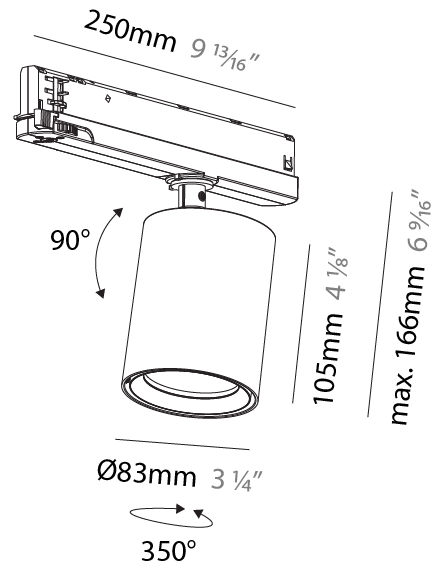

GENERAL

Series: Centriq
Subseries: Centriq In
Partner: Prolicht
Division: Architectural
Installation: Track
Product Type: Track System Line Voltage
Mounting Location: Ceiling
Light Distribution: Adjustable

PHYSICAL

Aperture Sizes - Downlights: 2"
Shape: Cylinder
Diameter (mm): 83
Diameter (in): 3 1/4
Length (mm): 250
Length (in): 9 13/16
Height (mm): 166
Height (in): 6 9/16
Weight (kg): 0.87
Fixture Finish: SSR / BKV / CWI / CRY / HAB / UFT / ITA / RUA / FTG / MYG / LOD / PUS / FRO / FUP / KIA / POP / BLS / SPG / MEY / GOH / CHC / COM / ABZ / JAG / OBR / MOS / ROR
Holder Finish: WHI / BLK
Accent Finish: SSR / BKV / CWI / CRY / HAB / LAG / UFT / ITA / RUA / RUR / MIC / FTG / MYG / TWT / LOD / PUS / FRO / FUP / KIA / POP / BLS / SPG / MEY / GOH / GUM / CHC / COM / ABZ / JAG
Fixture Material: Aluminum

ELECTRICAL

Lamp Type: LED (Zhaga Standard)
Input Wattage (W): 36.2
Total Output Wattage (W): 32.7
Dimming: Non-Dimmable / 0-10V Dimming
Driver Included: Yes
Driver Location: Integrated
Driver Type: Constant Current - 120Vac
Driver Class: Class 2
Input Voltage (V): 120

LED

Number of LEDs: 1
Color Temperature (°K): 2700 / 3000 / 3500 / 4000
Max. Delivered Lumen (lm): 2916 / 3037 / 3166 / 3320
Nominal Lumen (lm): 3471 / 3615 / 3769 / 3952
CRI: >90 CRI
Lamp Life (hrs): 50000

OPTICAL

Reflector°: 20 / 32 / 54
Adjustability: Rotational 350°; Tilt 90°

RATINGS AND CERTIFICATIONS

Certified By: CSA Certified to UL and CSA Standards
IP rating: IP20