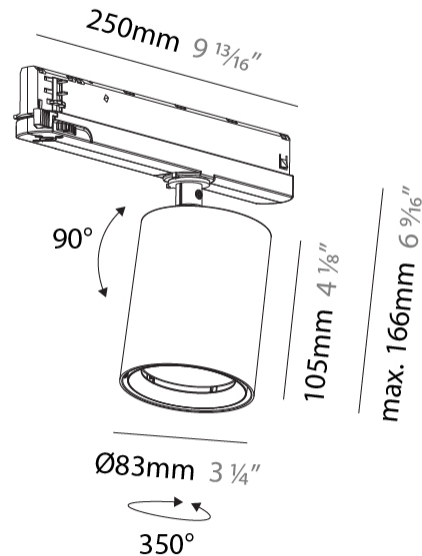

GENERAL

Series: Centriq
Subseries: Centriq In
Partner: Prolicht
Division: Architectural
Installation: Track
Product Type: Track System Line Voltage
Mounting Location: Ceiling
Light Distribution: Adjustable

PHYSICAL

Aperture Sizes - Downlights: 2"
Shape: Cylinder
Diameter (mm): 83
Diameter (in): 3 1/4
Length (mm): 250
Length (in): 9 13/16
Height (mm): 166
Height (in): 6 9/16
Weight (kg): 0.6
Fixture Finish: SSR / BKV / CWI / CRY / HAB / UFT / ITA / RUA / FTG / MYG / LOD / PUS / FRO / FUP / KIA / POP / BLS / SPG / MEY / GOH / CHC / COM / ABZ / JAG / OBR / MOS / ROR
Holder Finish: WHI / BLK
Accent Finish: SSR / BKV / CWI / CRY / HAB / LAG / UFT / ITA / RUA / RUR / MIC / FTG / MYG / TWT / LOD / PUS / FRO / FUP / KIA / POP / BLS / SPG / MEY / GOH / GUM / CHC / COM / ABZ / JAG
Fixture Material: Aluminum

ELECTRICAL

Lamp Type: LED (Zhaga Standard)
Input Wattage (W): 26
Total Output Wattage (W): 23.7
Dimming: Non-Dimmable / 0-10V Dimming
Driver Included: Yes
Driver Location: Integrated
Driver Type: Constant Current - 120Vac
Driver Class: Class 2
Input Voltage (V): 120

LED

Number of LEDs: 1
Color Temperature (°K): 2700 / 3000 / 3500 / 4000
Max. Delivered Lumen (lm): 1975 / 2056 / 2145 / 2245
Nominal Lumen (lm): 2429 / 2529 / 2638 / 2761
CRI: >90 CRI
Lamp Life (hrs): 50000

OPTICAL

Optic°: 12
Adjustability: Rotational 360°; Tilt 90° (±45°)

RATINGS AND CERTIFICATIONS

Certified By: Certified for North American Standards
IP rating: IP20