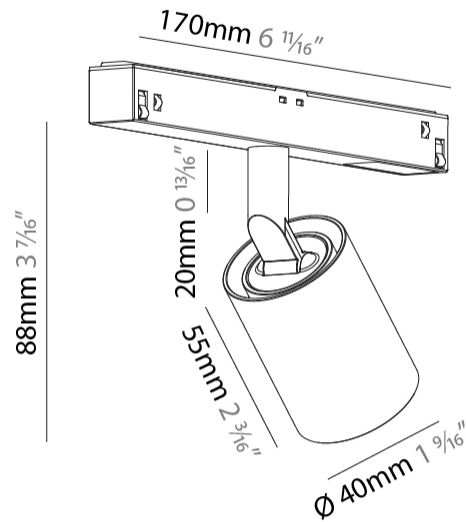

GENERAL

Series: Centriq
Subseries: Centriq for Clicktrack
Partner: Prolicht
Division: Architectural
Installation: Track
Product Type: Track System Low Voltage
Mounting Location: Ceiling
Light Distribution: Adjustable

PHYSICAL

Aperture Sizes - Downlights: 1"
Shape: Cylinder
Diameter (mm): 40
Diameter (in): 1 9/16
Length (mm): 170
Length (in): 6 11/16
Height (mm): 88
Height (in): 3 7/16

Fixture Finish: SSR / BKV / CWI / CRY / HAB / UFT / ITA / RUA / FTG / MYG / LOD / PUS / FRO / FUP / KIA / POP / BLS / SPG / MEY / GOH / CHC / COM / ABZ / JAG / OBR / MOS / ROR

Fixture Material: Aluminum

ELECTRICAL

Lamp Type: LED (Zhaga Standard)
Input Wattage (W): 6
Total Output Wattage (W): 5.4
Dimming: Non-Dimmable
Driver Included: No
Driver Location: Remote
Driver Type: Constant Voltage - Universal
Driver Class: Class 2
Input Voltage (V): 48
Constant Current (MA): 340
Upon Request: 0-10Vdc dimming / DALI dimming

LED

Number of LEDs: 1
Color Temperature (°K): 2700 / 3000 / 4000
Max. Delivered Lumen (lm): 494 / 519 / 526
CRI: >90 CRI

OPTICAL

Reflector: 20 / 40 / 50
Optic: 31 / 36
Adjustability: Rotational 360°; Tilt 90° (±45°)

RATINGS AND CERTIFICATIONS

Certified By: Certified for North American Standards
IP rating: IP20