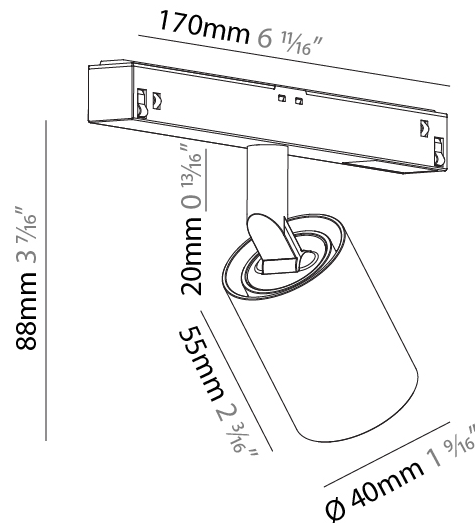

1. To build a product code in our configurator select the specify button on the base model # product page
2. To build a manual product code on this datasheet choose from the options listed below in blue font and add the suffix to the base model #

GENERAL

Series: Centriq
Subseries: Centriq for Clicktrack
Partner: Prolicht
Division: Architectural
Installation: Track
Product Type: Track System Low Voltage
Mounting Location: Ceiling
Light Distribution: Adjustable

PHYSICAL

Aperture Sizes - Downlights: 1"
Shape: Cylinder
Diameter (mm): 40
Diameter (in): 1 ⁹/₁₆"
Length (mm): 170
Length (in): 6 ¹¹/₁₆"
Height (mm): 88
Height (in): 3 ⁷/₁₆"

Fixture Finish: SSR / BKV / CWI / CRY / HAB / UFT / ITA / RUA / FTG / MYG / LOD / PUS / FRO / FUP / KIA / POP / BLS / SPG / MEY / GOH / CHC / COM / ABZ / JAG / OBR / MOS / ROR

Fixture Material: Aluminum

ELECTRICAL

Lamp Type: LED (Zhaga Standard)
Input Wattage (W): 6
Total Output Wattage (W): 5.4
Dimming: Non-Dimmable
Driver Included: No
Driver Location: Remote
Driver Type: Constant Voltage - Universal
Driver Class: Class 2
Input Voltage (V): 48
Constant Current (MA): 490
Upon Request: 0-10Vdc dimming / DALI dimming

LED

Number of LEDs: 1
Color Temperature (°K): 2700 / 3000 / 4000
Max. Delivered Lumen (lm): 360 / 390 / 420
CRI: >90 CRI

OPTICAL

Reflector: 10
Adjustability: Rotational 360°; Tilt 90° (±45°)

RATINGS AND CERTIFICATIONS

Certified By: Certified for North American Standards
IP rating: IP20