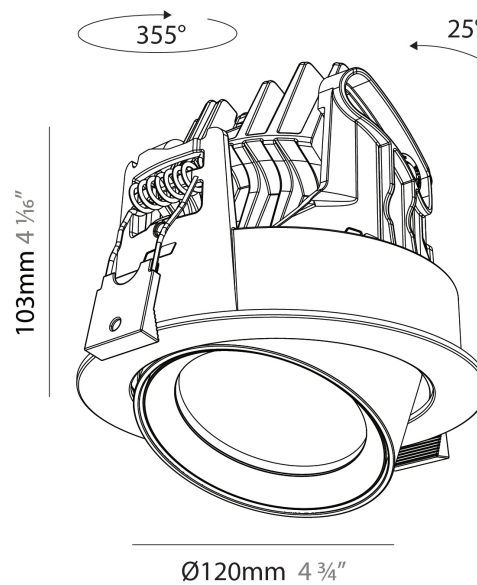

PHYSICAL

Aperture Sizes - Downlights: 2"
Shape: Cylinder
Diameter (mm): 120
Diameter (in): 4 3/4
Height (mm): 103
Height (in): 4 1/8
Min. Recessing Depth (mm): 120
Min. Recessing Depth (in): 4 3/4
Weight (kg): 0.651
Diffuser: Lens Pack - No Lens / Opal / Linear Spread Lens / Honeycomb / Spread Lens
Fixture Finish: SSR / BKV / CWI / CRY / HAB / UFT / ITA / RUA / FTG / MYG / LOD / PUS / FRO / FUP / KIA / POP / BLS / SPG / MEY / GOH / CHC / COM / ABZ / JAG / OBR / MOS / ROR
Fixture Material: Aluminum
Cut-out Measurements: Dia. 112mm / 4 7/16"

ELECTRICAL

Lamp Type: LED (Zhaga Standard)
Input Wattage (W): 34
Total Output Wattage (W): 30.9
Dimming: Tri-Mode (Non-Dimming and Phase Dimming (120Vac only) and 0-10V Dimming)
Driver Included: No
Driver Location: Recessed Housing
Driver Type: Constant Current - Universal
Driver Class: Class 2
Input Voltage (V): 120 - 277
Constant Current (MA): 900

LED

Color Temperature (°K): 2700 / 3000 / 3500 / 4000
Max. Delivered Lumen (lm): 3148 / 3355 / 3406 / 3524
Nominal Lumen (lm): 3921 / 4177 / 4242 / 4389
CRI: >90 CRI
Lamp Life (hrs): 50000

OPTICAL

Reflector°: 24 / 36 / 54
Adjustability: Rotational 350° / Tilt 25°

RATINGS AND CERTIFICATIONS

Certified By: Certified for North American Standards
IP rating: IP20