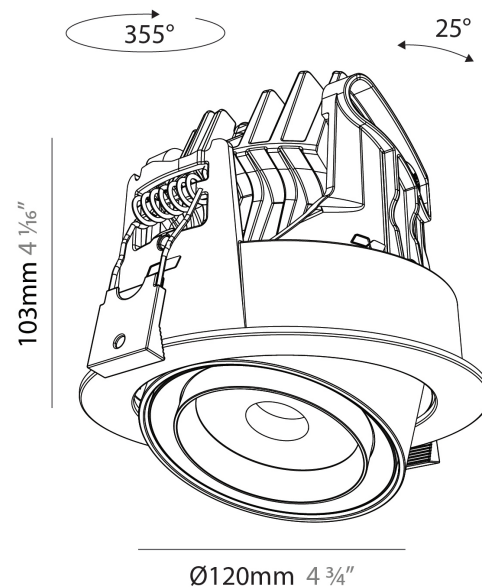

GENERAL

Series: Centriq
Subseries: Centriq Round Flex Adjustable
Partner: Prolicht
Division: Architectural
Installation: Recessed
Product Type: Downlight
Mounting Location: Ceiling
Light Distribution: Adjustable / Downlight

PHYSICAL

Aperture Sizes - Downlights: 2"
Shape: Cylinder
Diameter (mm): 120
Diameter (in): 4 ¾"
Height (mm): 105
Height (in): 4 ⅞"
Min. Recessing Depth (mm): 120
Min. Recessing Depth (in): 4 ¾"
Weight (kg): 0.666
Fixture Finish: [SSR / BKV / CWI / CRY / HAB / UFT / ITA / RUA / FTG / MYG / LOD / PUS / FRO / FUP / KIA / POP / BLS / SPG / MEY / GOH / CHC / COM / ABZ / JAG / OBR / MOS / ROR](#)
Fixture Material: Aluminum
Cut-out Measurements: Dia. 112mm / 4 7/16"

ELECTRICAL

Lamp Type: LED (Zhaga Standard)
Input Wattage (W): 20.5
Total Output Wattage (W): 18.1
Dimming: Tri-Mode (Non-Dimming and Phase Dimming (120Vac only) and 0-10V Dimming)
Driver Included: No
Driver Location: Recessed Housing
Driver Type: Constant Current - Universal
Driver Class: Class 2
Housing: ENCP 3
Input Voltage (V): 120 - 277
Constant Current (MA): 500

LED

Color Temperature (°K): [2700 / 3000 / 3500 / 4000](#)
Max. Delivered Lumen (lm): 1201 / 1294 / 1346 / 1373
Nominal Lumen (lm): 1668 / 1797 / 1869 / 1907
CRI: >90 CRI
Lamp Life (hrs): 50000

OPTICAL

Beam Angle: [18 / 30 / 46](#)
Adjustability: Rotational 350° / Tilt 25°

RATINGS AND CERTIFICATIONS

Certified By: CSA Certified to UL and CSA Standards
IP rating: IP20