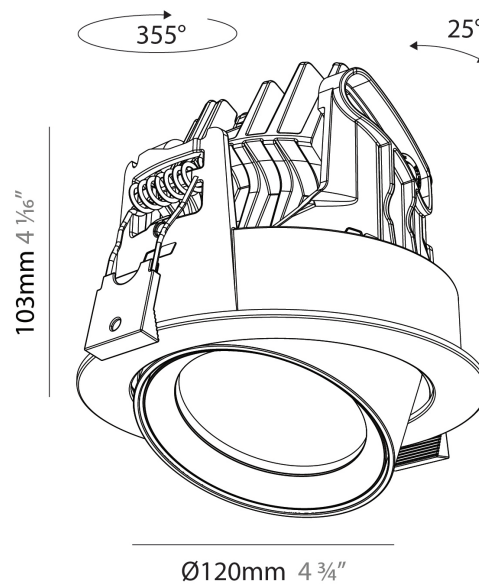

GENERAL

Series: Centriq
Subseries: Centriq Round Adjustable
Partner: Prolicht
Division: Architectural
Installation: Recessed
Product Type: Downlight
Mounting Location: Ceiling
Light Distribution: Adjustable / Downlight

PHYSICAL

Aperture Sizes - Downlights: 2"
Shape: Cylinder
Diameter (mm): 120
Diameter (in): 4 3/4
Height (mm): 105
Height (in): 4 1/8
Min. Recessing Depth (mm): 120
Min. Recessing Depth (in): 4 3/4
Weight (kg): 0.651
Diffuser: Lens Pack - No Lens / Opal / Linear Spread Lens / Honeycomb / Spread Lens
Fixture Finish: SSR / BKV / CWI / CRY / HAB / UFT / ITA / RUA / FTG / MYG / LOD / PUS / FRO / FUP / KIA / POP / BLS / SPG / MEY / GOH / CHC / COM / ABZ / JAG / OBR / MOS / ROR
Fixture Material: Aluminum
Cut-out Measurements: Dia. 112mm / 4 7/16"

ELECTRICAL

Lamp Type: LED (Zhaga Standard)
Input Wattage (W): 27.4
Total Output Wattage (W): 24.6
Dimming: Dali Dimming
Driver Included: No
Driver Location: Recessed Housing
Driver Type: Constant Current - Universal
Driver Class: Class 2
Input Voltage (V): 120 - 277
Constant Current (MA): 700

LED

Color Temperature (°K): 2700-6500 Tunable White
Max. Delivered Lumen (lm): Max 2403
Nominal Lumen (lm): 2827
CRI: >90 CRI
Lamp Life (hrs): 50000

OPTICAL

Reflector°: 24 / 34 / 54
Adjustability: Rotational 350°; Tilt 90°

RATINGS AND CERTIFICATIONS

Certified By: Certified for North American Standards
IP rating: IP20