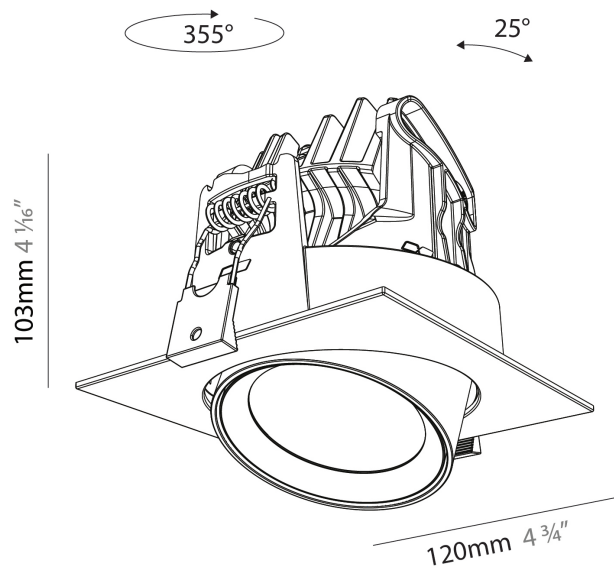

PHYSICAL

Aperture Sizes - Downlights: 2"
Shape: Cylinder
Diameter (mm): 120
Diameter (in): 4 3/4
Length (mm): 120
Length (in): 4 3/4
Height (mm): 105
Height (in): 4 1/8
Min. Recessing Depth (mm): 120
Min. Recessing Depth (in): 4 3/4
Weight (kg): 0.665
Diffuser: Lens Pack - No Lens / Opal / Linear Spread Lens / Honeycomb / Spread Lens
Fixture Finish: SSR / BKV / CWI / CRY / HAB / UFT / ITA / RUA / FTG / MYG / LOD / PUS / FRO / FUP / KIA / POP / BLS / SPG / MEY / GOH / CHC / COM / ABZ / JAG / OBR / MOS / ROR
Fixture Material: Aluminum
Cut-out Measurements: Dia. 112mm / 4 7/16"

ELECTRICAL

Lamp Type: LED (Zhaga Standard)
Input Wattage (W): 34
Total Output Wattage (W): 30.9
Dimming: Tri-Mode (Non-Dimming and Phase Dimming (120Vac only) and 0-10V Dimming)
Driver Included: No
Driver Location: Recessed Housing
Driver Type: Constant Current - Universal
Driver Class: Class 2
Input Voltage (V): 120 - 277
Constant Current (MA): 900

LED

Color Temperature (°K): 2700 / 3000 / 3500 / 4000
Max. Delivered Lumen (lm): 2434 / 2534 / 2643 / 2768
Nominal Lumen (lm): 2788 / 2903 / 3027 / 3170
CRI: >90 CRI
Lamp Life (hrs): 50000

OPTICAL

Reflector°: 24 / 36 / 54
Adjustability: Rotational 350° / Tilt 25°

RATINGS AND CERTIFICATIONS

Certified By: CSA Certified to UL and CSA Standards
IP rating: IP20