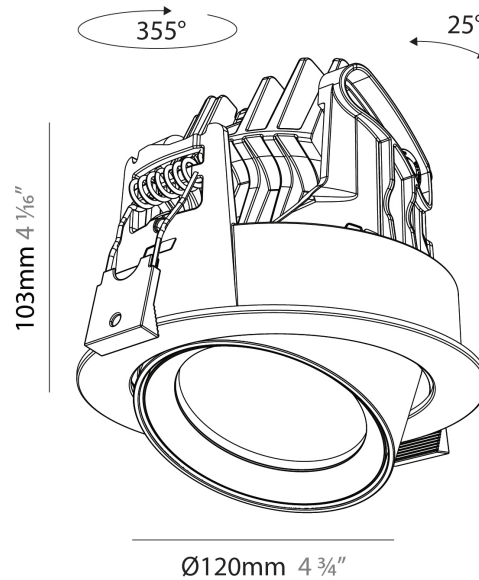

PHYSICAL

Aperture Sizes - Downlights: 2"
Shape: Cylinder
Diameter (mm): 120
Diameter (in): 4 3/4"
Height (mm): 105
Height (in): 4 1/8"
Min. Recessing Depth (mm): 120
Min. Recessing Depth (in): 4 3/4"
Weight (kg): 0.651
Diffuser: Lens Pack - No Lens / Opal / Linear Spread Lens / Honeycomb / Spread Lens
Fixture Finish: SSR / BKV / CWI / CRY / HAB / UFT / ITA / RUA / FTG / MYG / LOD / PUS / FRO / FUP / KIA / POP / BLS / SPG / MEY / GOH / CHC / COM / ABZ / JAG / OBR / MOS / ROR
Fixture Material: Aluminum
Cut-out Measurements: Dia. 112mm / 4 7/16"

ELECTRICAL

Lamp Type: LED (Zhaga Standard)
Input Wattage (W): 34
Total Output Wattage (W): 30.9
Dimming: Tri-Mode (Non-Dimming and Phase Dimming (120Vac only) and 0-10V Dimming)
Driver Included: No
Driver Location: Recessed Housing
Driver Type: Constant Current - Universal
Driver Class: Class 2
Input Voltage (V): 120 - 277
Constant Current (MA): 900

LED

Color Temperature (°K): 2700 / 3000 / 3500 / 4000
Max. Delivered Lumen (lm): 3148 / 3355 / 3406 / 3524
Nominal Lumen (lm): 3921 / 4177 / 4242 / 4389
CRI: >90 CRI
Lamp Life (hrs): 50000

OPTICAL

Reflector°: 24 / 36 / 54
Adjustability: Rotational 350° / Tilt 25°

RATINGS AND CERTIFICATIONS

Certified By: Certified for North American Standards
IP rating: IP20