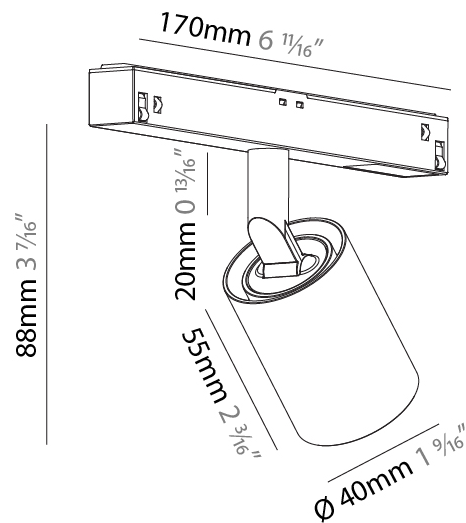

GENERAL

Series: Centriq
Subseries: Centriq for Clicktrack
Partner: Prolight
Division: Architectural
Installation: Track
Product Type: Track System Low Voltage
Mounting Location: Ceiling
Light Distribution: Adjustable

PHYSICAL

Aperture Sizes - Downlights: 1"
Shape: Cylinder
Diameter (mm): 40
Diameter (in): 1 9/16
Length (mm): 170
Length (in): 6 11/16
Height (mm): 88
Height (in): 3 7/16

Fixture Finish: SSR / BKV / CWI / CRY / HAB / UFT / ITA / RUA / FTG / MYG / LOD / PUS / FRO / FUP / KIA / POP / BLS / SPG / MEY / GOH / CHC / COM / ABZ / JAG / OBR / MOS / ROR

Fixture Material: Aluminum

ELECTRICAL

Lamp Type: LED (Zhaga Standard)
Input Wattage (W): 6
Total Output Wattage (W): 5.4
Dimming: Non-Dimmable
Driver Included: No
Driver Location: Remote
Driver Type: Constant Voltage - Universal
Driver Class: Class 2
Input Voltage (V): 48
Constant Current (MA): 340
Upon Request: 0-10Vdc dimming / DALI dimming

LED

Number of LEDs: 1
Color Temperature (°K): 2700 / 3000 / 4000
Max. Delivered Lumen (lm): 494 / 519 / 526
CRI: >90 CRI

OPTICAL

Reflector: 20 / 40 / 50
Optic: 31 / 36
Adjustability: Rotational 360°; Tilt 90° (±45°)

RATINGS AND CERTIFICATIONS

Certified By: Certified for North American Standards
IP rating: IP20