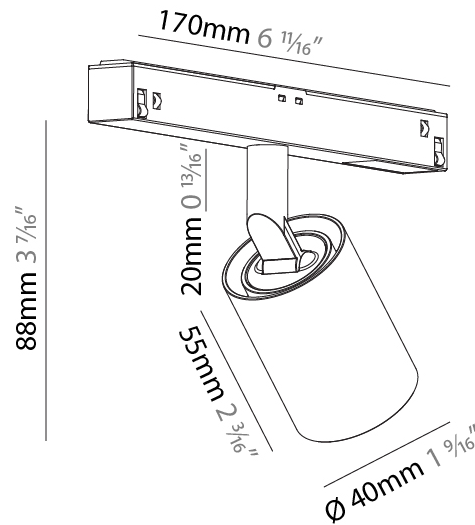

1. To build a product code in our configurator select the specify button on the base model # product page
2. To build a manual product code on this datasheet choose from the options listed below in blue font and add the suffix to the base model #

GENERAL

Series: Centriq
Subseries: Centriq for Clicktrack
Partner: Prolicht
Division: Architectural
Installation: Track
Product Type: Track System Low Voltage
Mounting Location: Ceiling
Light Distribution: Adjustable

PHYSICAL

Aperture Sizes - Downlights: 1"
Shape: Cylinder
Diameter (mm): 40
Diameter (in): 1 ⁹/₁₆
Length (mm): 170
Length (in): 6 ¹¹/₁₆
Height (mm): 88
Height (in): 3 ⁷/₁₆

Fixture Finish: SSR / BKV / CWI / CRY / HAB / UFT / ITA / RUA / FTG / MYG / LOD / PUS / FRO / FUP / KIA / POP / BLS / SPG / MEY / GOH / CHC / COM / ABZ / JAG / OBR / MOS / ROR

Fixture Material: Aluminum

ELECTRICAL

Lamp Type: LED (Zhaga Standard)
Input Wattage (W): 6
Total Output Wattage (W): 5.4
Dimming: Non-Dimmable
Driver Included: No
Driver Location: Remote
Driver Type: Constant Voltage - Universal
Driver Class: Class 2
Input Voltage (V): 48
Constant Current (MA): 490
Upon Request: 0-10Vdc dimming / DALI dimming

LED

Number of LEDs: 1
Color Temperature (°K): 2700 / 3000 / 4000
Max. Delivered Lumen (lm): 360 / 390 / 420
CRI: >90 CRI

OPTICAL

Reflector: 10
Adjustability: Rotational 360°; Tilt 90° (±45°)

RATINGS AND CERTIFICATIONS

Certified By: Certified for North American Standards
IP rating: IP20