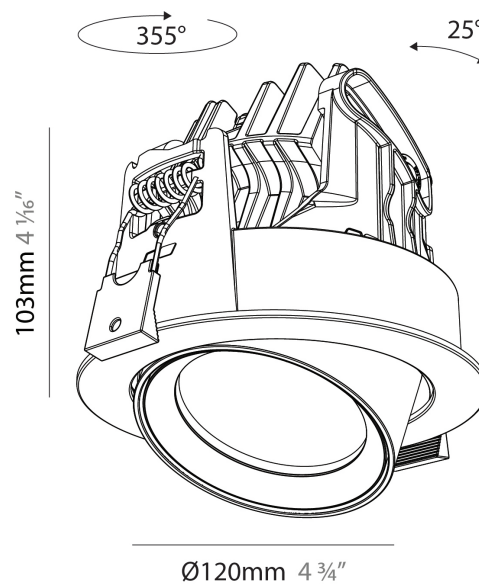

PHYSICAL

Aperture Sizes - Downlights: 2"
Shape: Cylinder
Diameter (mm): 120
Diameter (in): 4 3/4"
Height (mm): 103
Height (in): 4 1/8"
Min. Recessing Depth (mm): 120
Min. Recessing Depth (in): 4 3/4"
Weight (kg): 0.651
Diffuser: Lens Pack - No Lens / Opal / Linear Spread Lens / Honeycomb / Spread Lens
Fixture Finish: SSR / BKV / CWI / CRY / HAB / UFT / ITA / RUA / FTG / MYG / LOD / PUS / FRO / FUP / KIA / POP / BLS / SPG / MEY / GOH / CHC / COM / ABZ / JAG / OBR / MOS / ROR
Fixture Material: Aluminum
Cut-out Measurements: Dia. 112mm / 4 7/16"

ELECTRICAL

Lamp Type: LED (Zhaga Standard)
Input Wattage (W): 34
Total Output Wattage (W): 30.9
Dimming: Tri-Mode (Non-Dimming and Phase Dimming (120Vac only) and 0-10V Dimming)
Driver Included: No
Driver Location: Recessed Housing
Driver Type: Constant Current - Universal
Driver Class: Class 2
Input Voltage (V): 120 - 277
Constant Current (MA): 900

LED

Color Temperature (°K): 2700 / 3000 / 3500 / 4000
Max. Delivered Lumen (lm): 3148 / 3355 / 3406 / 3524
Nominal Lumen (lm): 3921 / 4177 / 4242 / 4389
CRI: >90 CRI
Lamp Life (hrs): 50000

OPTICAL

Reflector°: 24 / 36 / 54
Adjustability: Rotational 350° / Tilt 25°

RATINGS AND CERTIFICATIONS

Certified By: Certified for North American Standards
IP rating: IP20