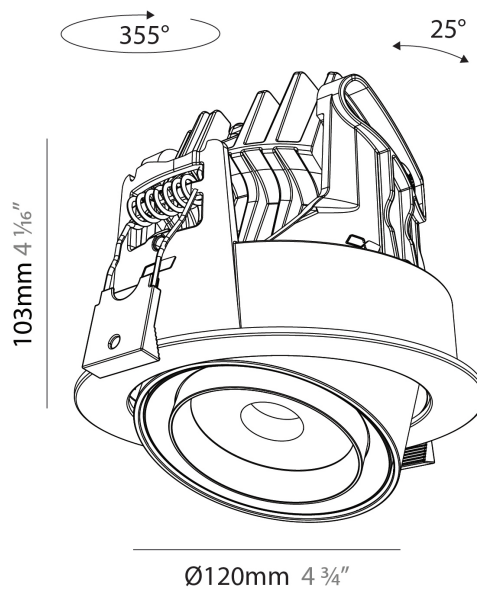

GENERAL

Series: Centriq
Subseries: Centriq Round Flex Adjustable
Partner: Prolicht
Division: Architectural
Installation: Recessed
Product Type: Downlight
Mounting Location: Ceiling
Light Distribution: Adjustable / Downlight

PHYSICAL

Aperture Sizes - Downlights: 2"
Shape: Cylinder
Diameter (mm): 120
Diameter (in): 4 ¾
Height (mm): 105
Height (in): 4 ⅙
Min. Recessing Depth (mm): 120
Min. Recessing Depth (in): 4 ¾
Weight (kg): 0.666
Fixture Finish: SSR / BKV / CWI / CRY / HAB / UFT / ITA / RUA / FTG / MYG / LOD / PUS / FRO / FUP / KIA / POP / BLS / SPG / MEY / GOH / CHC / COM / ABZ / JAG / OBR / MOS / ROR
Fixture Material: Aluminum
Cut-out Measurements: Dia. 112mm / 4 7/16"

ELECTRICAL

Lamp Type: LED (Zhaga Standard)
Input Wattage (W): 20.5
Total Output Wattage (W): 18.1
Dimming: Tri-Mode (Non-Dimming and Phase Dimming (120Vac only) and 0-10V Dimming)
Driver Included: No
Driver Location: Recessed Housing
Driver Type: Constant Current - Universal
Driver Class: Class 2
Housing: ENCP 3
Input Voltage (V): 120 - 277
Constant Current (MA): 500

LED

Color Temperature (°K): 2700 / 3000 / 3500 / 4000
Max. Delivered Lumen (lm): 1201 / 1294 / 1346 / 1373
Nominal Lumen (lm): 1668 / 1797 / 1869 / 1907
CRI: >90 CRI
Lamp Life (hrs): 50000

OPTICAL

Beam Angle: 18 / 30 / 46
Adjustability: Rotational 350° / Tilt 25°

RATINGS AND CERTIFICATIONS

Certified By: CSA Certified to UL and CSA Standards
IP rating: IP20