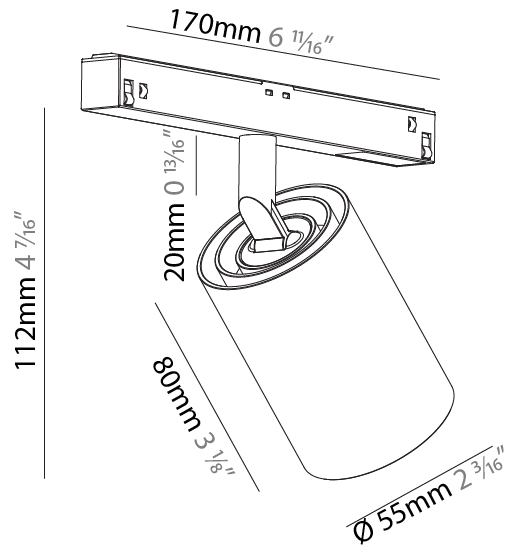

1. To build a product code in our configurator select the specify button on the base model # product page
2. To build a manual product code on this datasheet choose from the options listed below in blue font and add the suffix to the base model #

GENERAL

Series: Centriq
Subseries: Centriq for Clicktrack
Brand: Prolicht
Division: Architectural
Mounting Type: Track
Mounting Location: Ceiling
Subcategory: Spots

PHYSICAL

Shape: Cylinder
Diameter (mm): 55
Diameter (in): 2 ³/₁₆
Length (mm): 170
Length (in): 6 ¹³/₁₆
Height (mm): 112
Height (in): 4 ⁷/₁₆
Light Distribution: Adjustable / Direct
Fixture Finish: SSR / BKV / CWI / CRY / HAB / UFT / ITA / RUA / FTG / MYG / LOD / PUS / FRO / FUP / KIA / POP / BLS / SPG / MEY / GOH / GUM / CHC / COM / ABZ / JAG / OBR / MOS / ROR
Fixture Material: Aluminum

ELECTRICAL

Lamp Type: LED (Zhaga Standard)
Input Wattage (W): 12
Total Output Wattage (W): 10.9
Dimming: Non-Dimmable
Driver Included: No
Driver Location: Remote
Driver Type: Constant Voltage - Universal
Driver Class: Class 2
Input Voltage (V): 48
Constant Current (MA): 580
Upon Request: 0-10Vdc dimming / DALI dimming

LED

Number of LEDs: 1
Color Temperature (°K): 2700 / 3000 / 4000
Max. Delivered Lumen (lm): 750 / 780 / 840
CRI: >90 CRI

OPTICAL

Reflector°: 17 / 33 / 46
Optic°: 15 / 25 / 35
Adjustability: Rotational 360°; Tilt 90° (±45°)

RATINGS AND CERTIFICATIONS

Certified By: Certified for North American Standards
IP rating: IP20