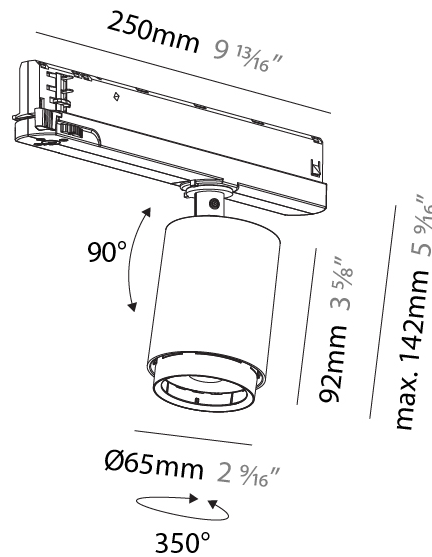

GENERAL

Series: Centriq
Subseries: Centriq In Flex
Brand: Prolicht
Division: Architectural
Mounting Type: Track
Subcategory: Spots

PHYSICAL

Shape: Cylinder
Diameter (mm): 65
Diameter (in): 2 ⁹/₁₆
Length (mm): 250
Length (in): 9 ¹³/₁₆
Height (mm): 142
Height (in): 5 ⁹/₁₆
Light Distribution: Adjustable / Direct
Weight (kg): 0.62
Fixture Finish: SSR / BKV / CWI / CRY / HAB / UFT / ITA / RUA / FTG / MYG / LOD / PUS / FRO / FUP / KIA / POP / BLS / SPG / MEY / GOH / GUM / CHC / COM / ABZ / JAG / OBR / MOS / ROR
Holder Finish: WHI / BLK
Accent Finish: SSR / BKV / CWI / CRY / HAB / LAG / UFT / ITA / RUA / RUR / MIC / FTG / MYG / TWT / LOD / PUS / FRO / FUP / KIA / POP / BLS / SPG / MEY / GOH / GUM / CHC / COM / ABZ / JAG
Fixture Material: Aluminum

ELECTRICAL

Lamp Type: LED (Zhaga Standard)
Input Wattage (W): 20
Total Output Wattage (W): 18.1
Dimming: Non-Dimmable / 0-10V Dimming
Driver Included: Yes
Driver Location: Integrated
Driver Type: Constant Current - 120Vac
Driver Class: Class 2
Input Voltage (V): 120

LED

Number of LEDs: 1
Color Temperature (°K): 2700 / 3000 / 3500 / 4000
Max. Delivered Lumen (lm): 1207 / 1300 / 1376 / 1380
Nominal Lumen (lm): 1672 / 1800 / 1905 / 1910
CRI: >90 CRI
Lamp Life (hrs): 50000

OPTICAL

Reflector°: Adjustable 14 - 44
Adjustability: Rotational 360°; Tilt 90° (±45°)

RATINGS AND CERTIFICATIONS

Certified By: Certified for North American Standards
IP rating: IP20