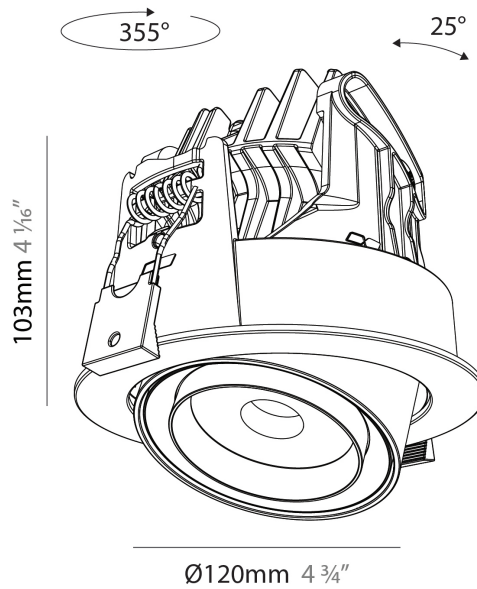

GENERAL

Series: Centriq
Subseries: Centriq Round Flex Adjustable
Brand: Prolicht
Division: Architectural
Mounting Type: Recessed
Mounting Location: Ceiling
Subcategory: Spots

PHYSICAL

Shape: Cylinder
Diameter (mm): 120
Diameter (in): 4 ¾
Height (mm): 105
Height (in): 4 1/8
Min. Recessing Depth (mm): 120
Min. Recessing Depth (in): 4 ¾
Light Distribution: Adjustable / Direct
Weight (kg): 0.666
Fixture Finish: SSR / BKV / CWI / CRY / HAB / UFT / ITA / RUA / FTG / MYG / LOD / PUS / FRO / FUP / KIA / POP / BLS / SPG / MEY / GOH / GUM / CHC / COM / ABZ / JAG / OBR / MOS / ROR
Fixture Material: Aluminum
Cut-out Measurements: Dia. 112mm / 4 7/16"

ELECTRICAL

Lamp Type: LED (Zhaga Standard)
Input Wattage (W): 20.5
Total Output Wattage (W): 18.1
Dimming: Tri-Mode (Non-Dimming and Phase Dimming (120Vac only) and 0-10V Dimming)
Driver Included: Yes
Driver Location: Recessed Housing
Driver Type: Constant Current - Universal
Driver Class: Class 2
Housing: ENCP 3
Input Voltage (V): 120 - 277
Constant Current (MA): 500

LED

Color Temperature (°K): 2700 / 3000 / 3500 / 4000
Max. Delivered Lumen (lm): 1201 / 1294 / 1346 / 1373
Nominal Lumen (lm): 1668 / 1797 / 1869 / 1907
CRI: >90 CRI
Lamp Life (hrs): 50000

OPTICAL

Beam Angle: 18 - 46
Adjustability: Rotational 350° / Tilt 25°

RATINGS AND CERTIFICATIONS

Certified By: CSA Certified to UL and CSA Standards
IP rating: IP20