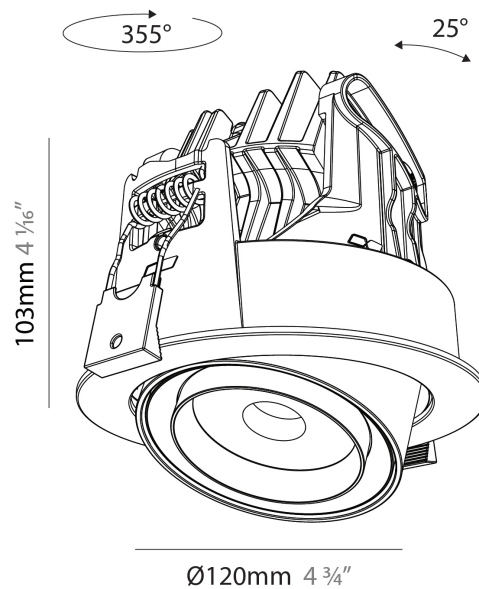

GENERAL

Series: Centriq
Subseries: Centriq Round Flex Adjustable
Brand: Prolicht
Division: Architectural
Mounting Type: Recessed
Mounting Location: Ceiling
Subcategory: Spots

PHYSICAL

Shape: Cylinder
Diameter (mm): 120
Diameter (in): 4 ¾
Height (mm): 105
Height (in): 4 1/8
Min. Recessing Depth (mm): 120
Min. Recessing Depth (in): 4 ¾
Light Distribution: Adjustable / Direct
Weight (kg): 0.666
Fixture Finish: SSR / BKV / CWI / CRY / HAB / UFT / ITA / RUA / FTG / MYG / LOD / PUS / FRO / FUP / KIA / POP / BLS / SPG / MEY / GOH / GUM / CHC / COM / ABZ / JAG / OBR / MOS / ROR
Fixture Material: Aluminum
Cut-out Measurements: Dia. 112mm / 4 7/16"

ELECTRICAL

Lamp Type: LED (Zhaga Standard)
Input Wattage (W): 20.5
Total Output Wattage (W): 18.1
Dimming: Tri-Mode (Non-Dimming and Phase Dimming (120Vac only) and 0-10V Dimming)
Driver Included: Yes
Driver Location: Recessed Housing
Driver Type: Constant Current - Universal
Driver Class: Class 2
Housing: ENCP 3
Input Voltage (V): 120 - 277
Constant Current (MA): 500

LED

Color Temperature (°K): 2700 / 3000 / 3500 / 4000
Max. Delivered Lumen (lm): 1201 / 1294 / 1346 / 1373
Nominal Lumen (lm): 1668 / 1797 / 1869 / 1907
CRI: >90 CRI
Lamp Life (hrs): 50000

OPTICAL

Beam Angle: 18 - 46
Adjustability: Rotational 350° / Tilt 25°

RATINGS AND CERTIFICATIONS

Certified By: CSA Certified to UL and CSA Standards
IP rating: IP20