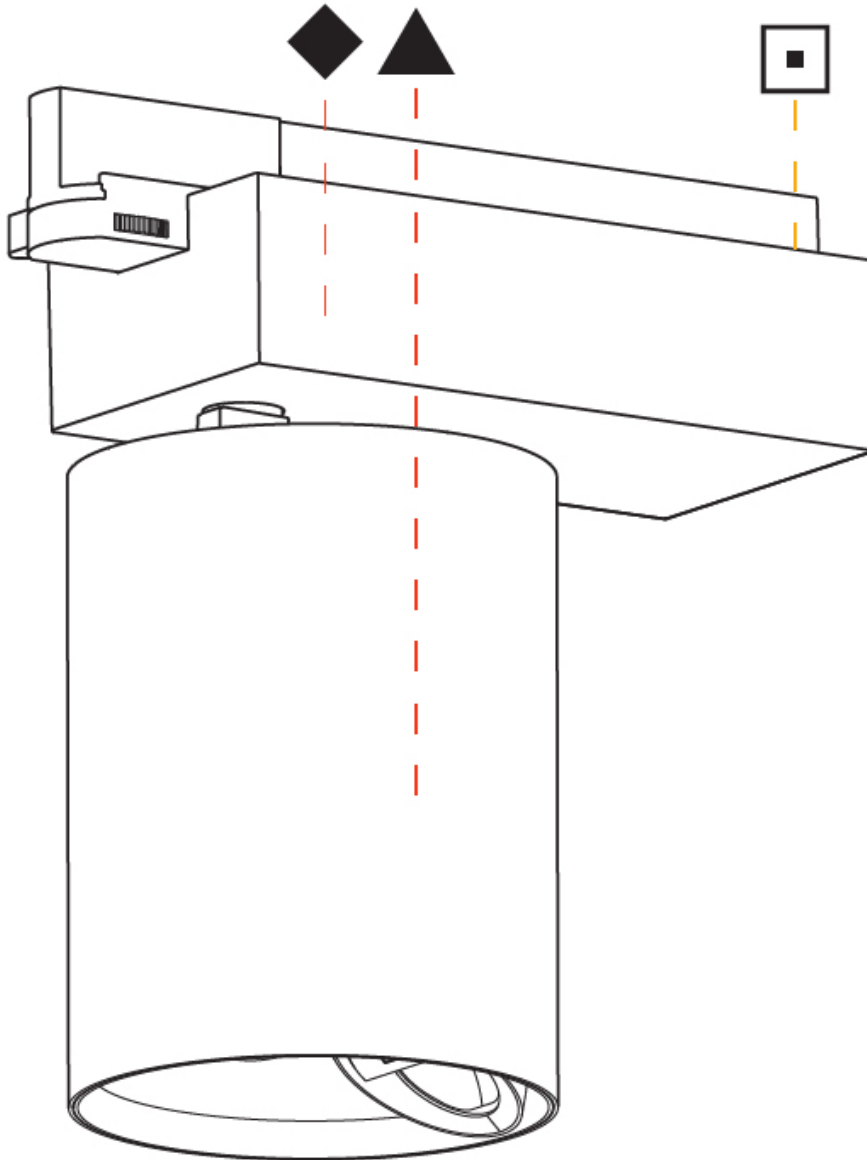

CENTRIQ WALLWASH TRACK

A3T030-

PROJECT	_____
TYPE	_____
SPECIFIER	_____
QUANTITY	_____
DATE	_____

A