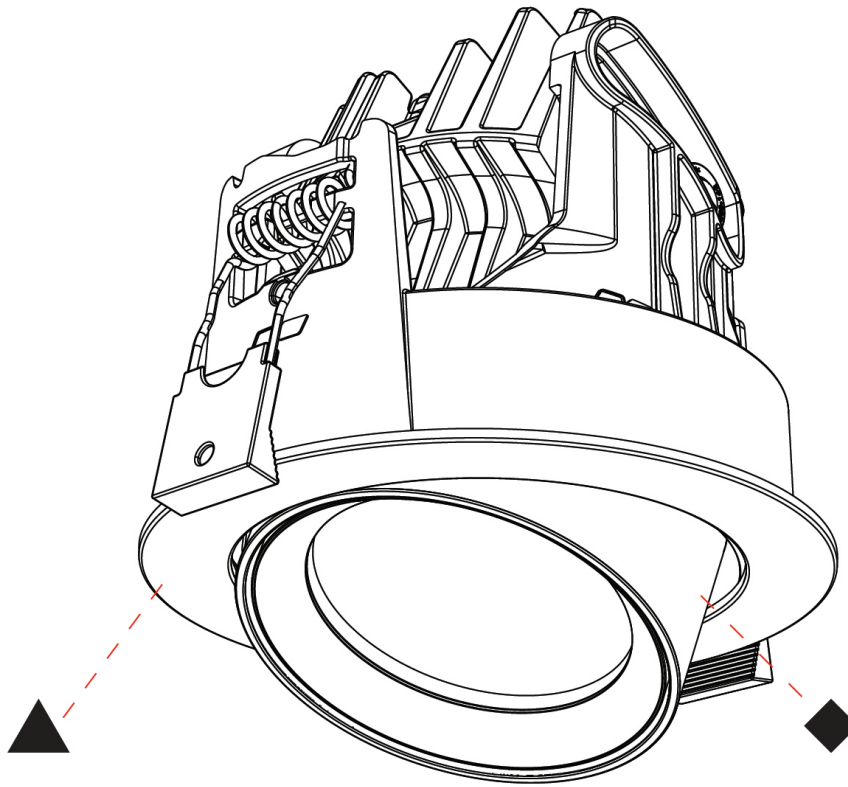

CENTRIQ ROUND ADJUSTABLE RECESSED

A35977-

PROJECT

TYPE

SPECIFIER

QUANTITY

DATE

A