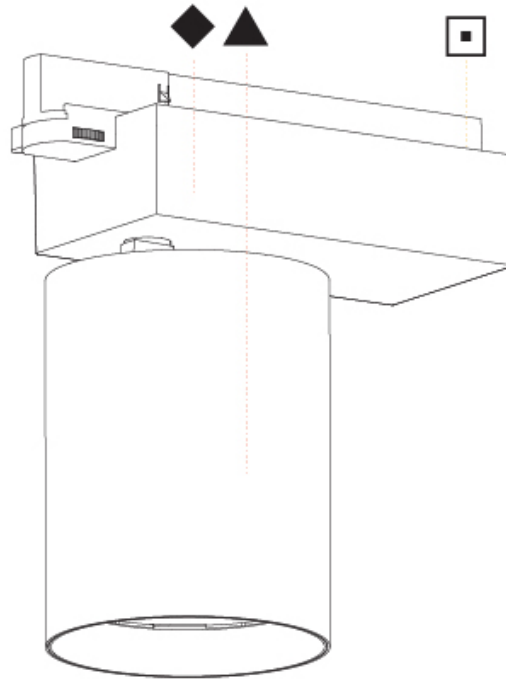

PROJECT

TYPE

SPECIFIER

QUANTITY

DATE