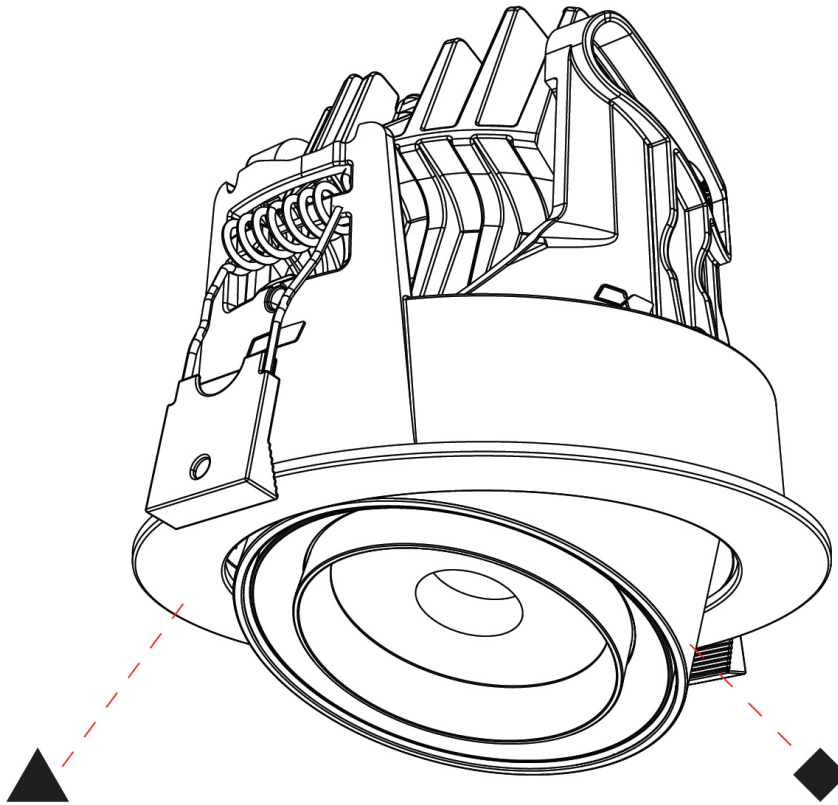

CENTRIQ ROUND FLEX ADJUSTABLE RECESSED

A35980-

PROJECT

TYPE

SPECIFIER

QUANTITY

DATE

A