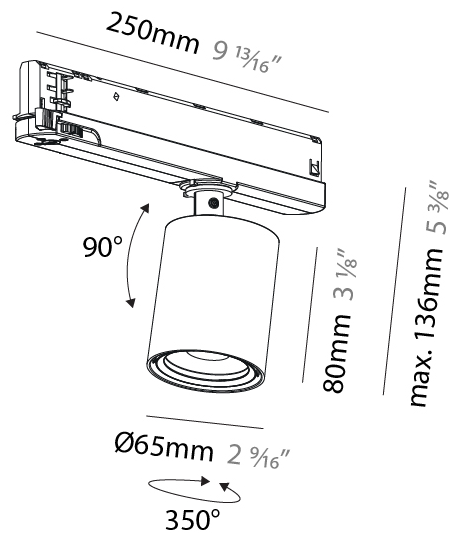

GENERAL

Series: Centriq
Subseries: Centriq In
Brand: Prolight
Division: Architectural
Mounting Type: Track
Mounting Location: Ceiling
Subcategory: Spots

PHYSICAL

Shape: Cylinder
Diameter (mm): 65
Diameter (in): 2 ⁹/₁₆
Length (mm): 250
Length (in): 9 ¹³/₁₆
Height (mm): 136
Height (in): 5 ³/₈
Light Distribution: Adjustable / Direct
Weight (kg): 0.6
Fixture Finish: SSR / BKV / CWI / CRY / HAB / UFT / ITA / RUA / FTG / MYG / LOD / PUS / FRO / FUP / KIA / POP / BLS / SPG / MEY / GOH / GUM / CHC / COM / ABZ / JAG / OBR / MOS / ROR
Holder Finish: WHI / BLK
Accent Finish: SSR / BKV / CWI / CRY / HAB / LAG / UFT / ITA / RUA / RUR / MIC / FTG / MYG / TWT / LOD / PUS / FRO / FUP / KIA / POP / BLS / SPG / MEY / GOH / GUM / CHC / COM / ABZ / JAG
Fixture Material: Aluminum

ELECTRICAL

Lamp Type: LED (Zhaga Standard)
Input Wattage (W): 20
Total Output Wattage (W): 18.1
Dimming: Non-Dimmable / 0-10V Dimming
Driver Included: Yes
Driver Location: Integrated
Driver Type: Constant Current - 120Vac
Driver Class: Class 2
Input Voltage (V): 120

LED

Number of LEDs: 1
Color Temperature (°K): 2700 / 3000 / 3500 / 4000
Max. Delivered Lumen (lm): 1362 / 1467 / 1526 / 1557
Nominal Lumen (lm): 1672 / 1800 / 1872 / 1910
CRI: >90 CRI
Lamp Life (hrs): 50000

OPTICAL

Beam Angle: 12
Adjustability: Rotational 360°; Tilt 90° (±45°)

RATINGS AND CERTIFICATIONS

Certified By: Certified for North American Standards
IP rating: IP20