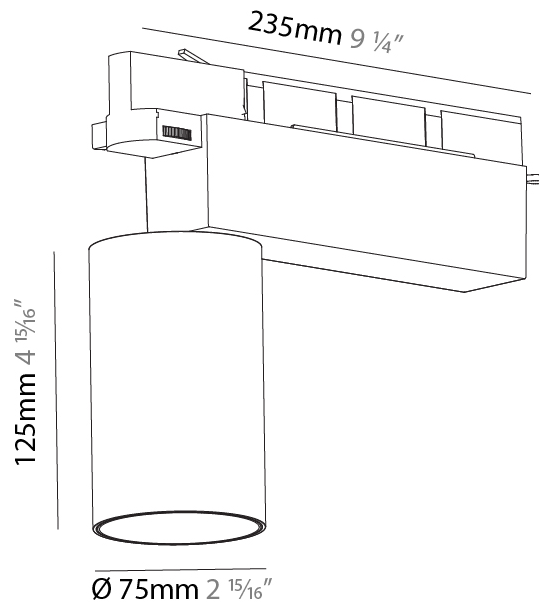

GENERAL

Series: Centriq
Subseries: Centriq 75
Brand: Prolicht
Division: Architectural
Mounting Type: Track
Mounting Location: Ceiling
Subcategory: Spots

PHYSICAL

Shape: Cylinder
Diameter (mm): 75
Diameter (in): 2 ¹⁵/₁₆
Length (mm): 235
Length (in): 9 ¹/₄
Height (mm): 182
Height (in): 7 ³/₁₆
Light Distribution: Adjustable / Direct
Weight (kg): 1.099
Weight (lbs): 2.42
Installation Requirement: Track or profile system
Fixture Finish: SSR / BKV / CWI / CRY / HAB / UFT / ITA / RUA / FTG / MYG / LOD / PUS / FRO / FUP / KIA / POP / BLS / SPG / MEY / GOH / GUM / CHC / COM / ABZ / JAG / OBR / MOS / ROR
Fixture Material: Aluminum Die Cast

ELECTRICAL

Lamp Type: LED (Zhaga Standard)
Input Wattage (W): 26
Total Output Wattage (W): 23.6
Dimming: Tri-Mode (Non-Dimming and Phase Dimming (120Vac only) and 0-10V Dimming)
Driver Included: Yes
Driver Location: Integrated
Driver Type: Constant Current - Universal
Driver Class: Class 2
Input Voltage (V): 120 - 277
Constant Current (MA): 700

LED

Number of LEDs: 1
Color Temperature (°K): 2700 / 3000 / 3500 / 4000
Max. Delivered Lumen (lm): 1968 / 2097 / 2160 / 2204
Nominal Lumen (lm): 3113 / 3317 / 3416 / 3486
CRI: >90 CRI
Lamp Life (hrs): 50000
Upon Request: Special Color Temperature Special Led

OPTICAL

Reflector°: 20 / 25 / 40
Adjustability: Rotational 340°; Tilt 90°
Upon Request: Special Beam Angles

RATINGS AND CERTIFICATIONS

Certified By: Certified for North American Standards
IP rating: IP20