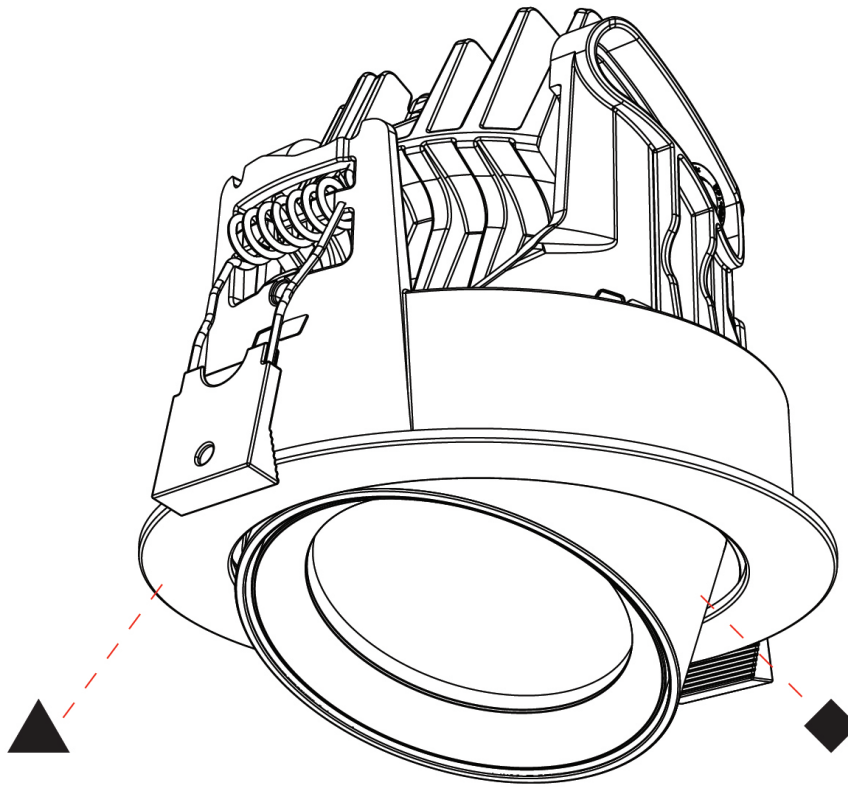

CENTRIQ ROUND ADJUSTABLE RECESSED

A35976-

PROJECT _____

TYPE _____

SPECIFIER _____

QUANTITY _____

DATE _____

A