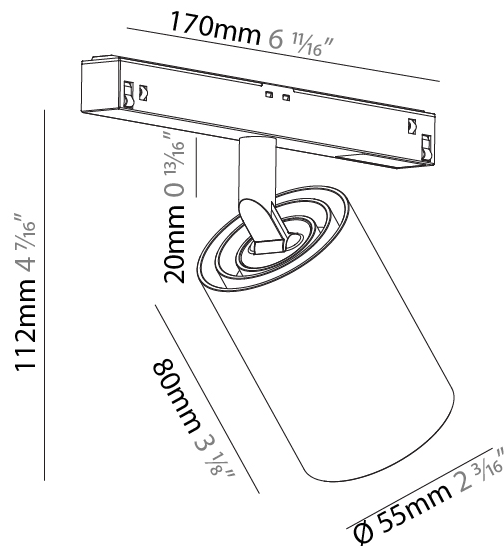

1. To build a product code in our configurator select the specify button on the base model # product page
2. To build a manual product code on this datasheet choose from the options listed below in blue font and add the suffix to the base model #

GENERAL

Series: Centriq
Subseries: Centriq for Clicktrack
Brand: Prolicht
Division: Architectural
Mounting Type: Track
Mounting Location: Ceiling
Subcategory: Spots

PHYSICAL

Shape: Cylinder
Diameter (mm): 55
Diameter (in): 2 ³/₁₆
Length (mm): 170
Length (in): 6 ¹¹/₁₆
Height (mm): 112
Height (in): 4 ⁷/₁₆
Light Distribution: Adjustable / Direct
Fixture Finish: SSR / BKV / CWI / CRY / HAB / UFT / ITA / RUA / FTG / MYG / LOD / PUS / FRO / FUP / KIA / POP / BLS / SPG / MEY / GOH / GUM / CHC / COM / ABZ / JAG / OBR / MOS / ROR
Fixture Material: Aluminum

ELECTRICAL

Lamp Type: LED (Zhaga Standard)
Input Wattage (W): 12
Total Output Wattage (W): 10.9
Dimming: Non-Dimmable
Driver Included: No
Driver Location: Remote
Driver Type: Constant Voltage - Universal
Driver Class: Class 2
Input Voltage (V): 48
Constant Current (MA): 580
Upon Request: 0-10Vdc dimming / DALI dimming

LED

Number of LEDs: 1
Color Temperature (°K): 2700 / 3000 / 4000
Max. Delivered Lumen (lm): 750 / 780 / 840
CRI: >90 CRI

OPTICAL

Reflector°: 17 / 33 / 46
Optic°: 15 / 25 / 35
Adjustability: Rotational 360°; Tilt 90° (±45°)

RATINGS AND CERTIFICATIONS

Certified By: Certified for North American Standards
IP rating: IP20