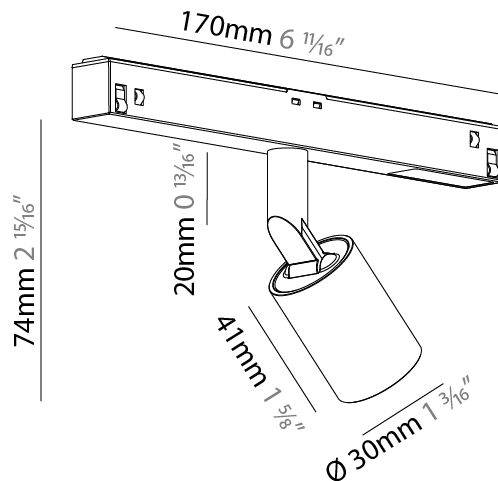

1. To build a product code in our configurator select the specify button on the base model # product page
2. To build a manual product code on this datasheet choose from the options listed below in blue font and add the suffix to the base model #

GENERAL

Series: Centriq
Subseries: Centriq for Clicktrack
Brand: Prolicht
Division: Architectural
Mounting Type: Track
Mounting Location: Ceiling
Subcategory: Spots

PHYSICAL

Shape: Cylinder
Diameter (mm): 40
Diameter (in): 1 9/16
Length (mm): 170
Length (in): 6 11/16
Height (mm): 88
Height (in): 3 7/16
Light Distribution: Adjustable / Direct
Fixture Finish: SSR / BKV / CWI / CRY / HAB / UFT / ITA / RUA / FTG / MYG / LOD / PUS / FRO / FUP / KIA / POP / BLS / SPG / MEY / GOH / GUM / CHC / COM / ABZ / JAG / OBR / MOS / ROR
Fixture Material: Aluminum

ELECTRICAL

Lamp Type: LED (Zhaga Standard)
Input Wattage (W): 6
Total Output Wattage (W): 5.4
Dimming: Non-Dimmable
Driver Included: No
Driver Location: Remote
Driver Type: Constant Voltage - Universal
Driver Class: Class 2
Input Voltage (V): 48
Constant Current (MA): 340
Upon Request: 0-10Vdc dimming / DALI dimming

LED

Number of LEDs: 1
Color Temperature (°K): 2700 / 3000 / 4000
Max. Delivered Lumen (lm): 494 / 519 / 526
CRI: >90 CRI

OPTICAL

Reflector°: 20 / 40 / 50
Optic°: 31 / 36
Adjustability: Rotational 360°; Tilt 90° (±45°)

RATINGS AND CERTIFICATIONS

Certified By: Certified for North American Standards
IP rating: IP20